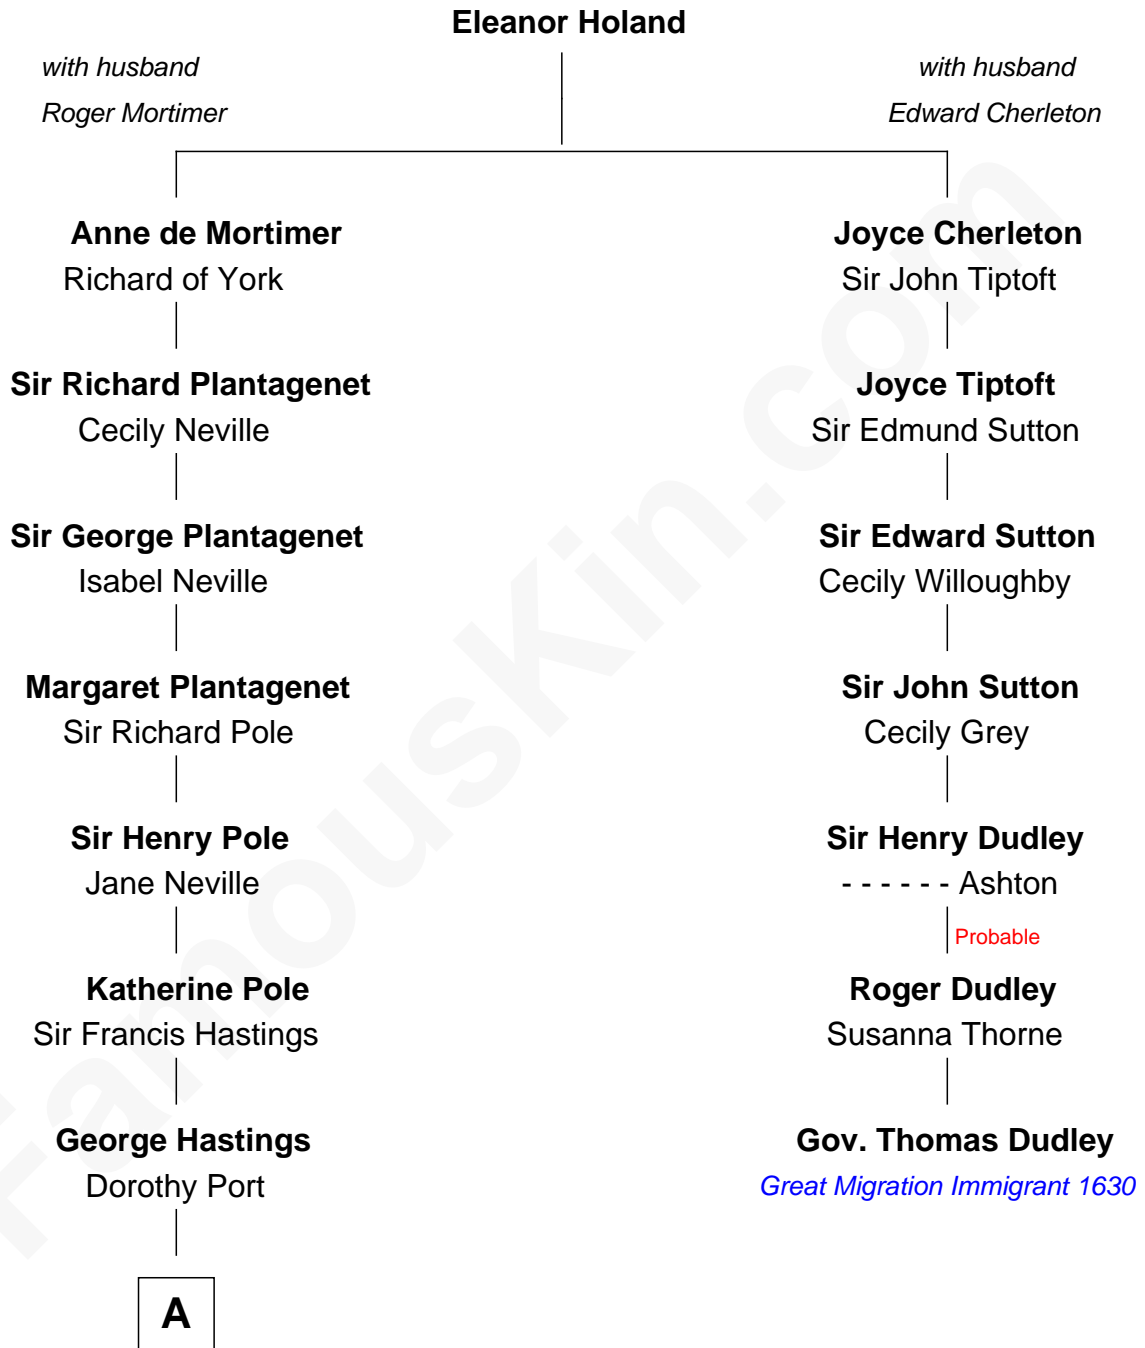

FamousKin.com Relationship Chart of Lewis Carroll

Author of Alice in Wonderland

6th cousin 9 times removed of

Gov. Thomas Dudley

(1576 - 1653) Great Migration Immigrant 1630

A

Francis Hastings

Sarah Harington

Catherine Hastings

Philip Stanhope

Sarah Stanhope

Sir Richard de Hoghton

Sir Charles Hoghton

Mary Skeffington

Lucy Hoghton

Thomas Lutwidge