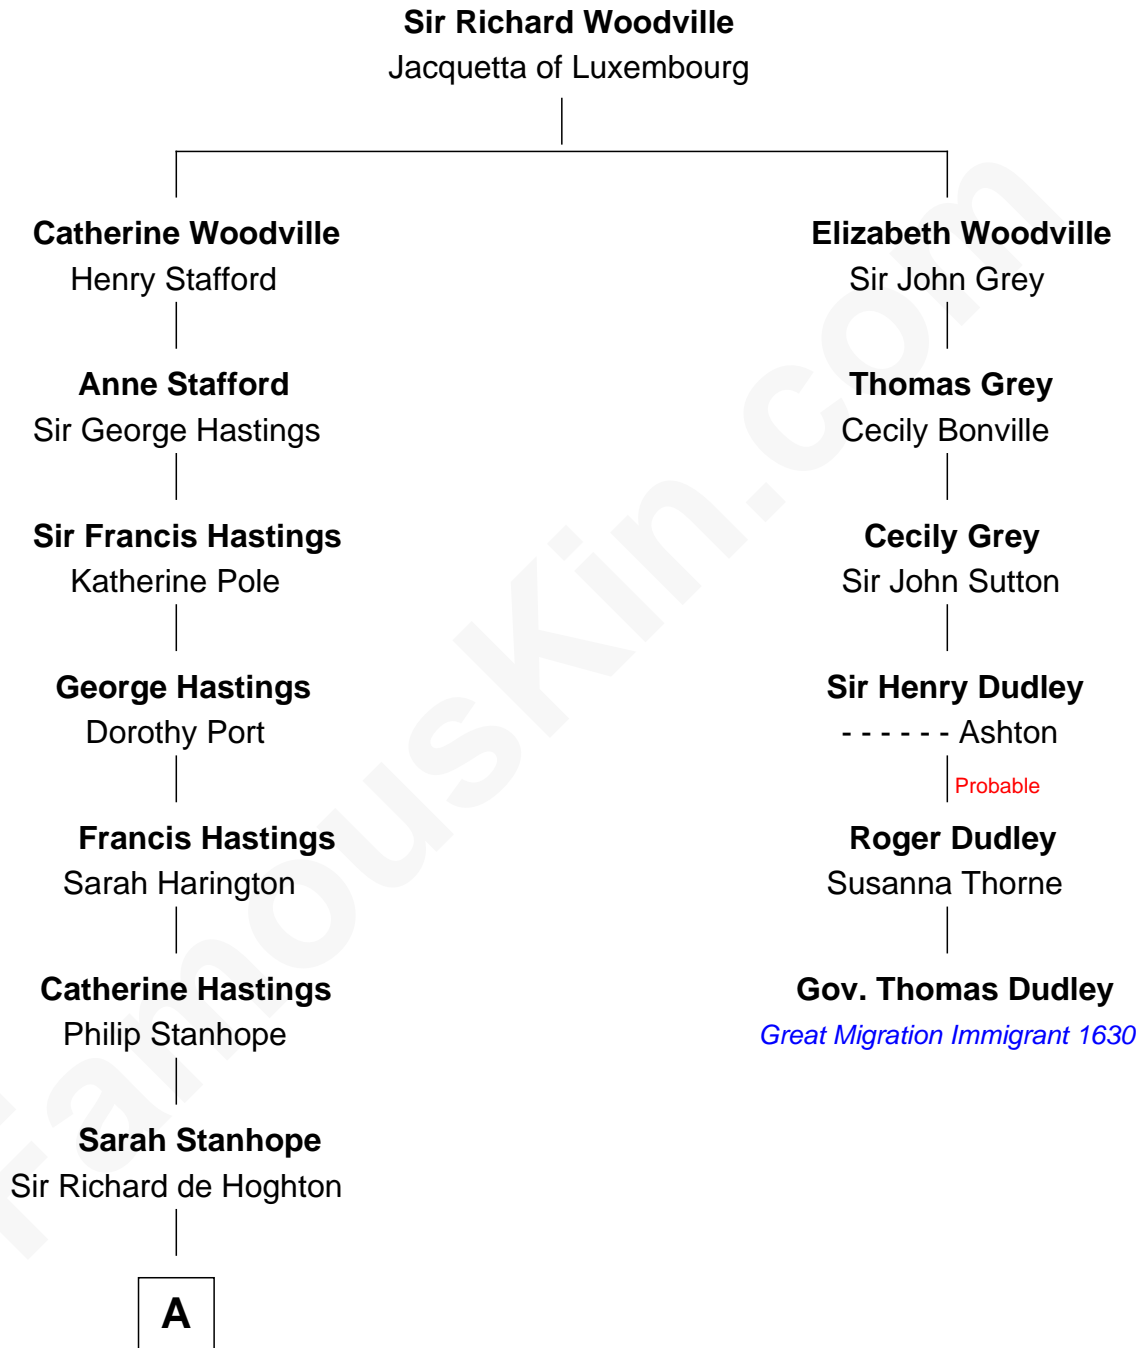

## Relationship Chart of

### Lewis Carroll

*Author of Alice in Wonderland*

5th cousin 7 times removed of

**Gov. Thomas Dudley**

*(1576 - 1653) Great Migration Immigrant 1630*

**A**

—  
**Sir Charles Hoghton**

Mary Skeffington