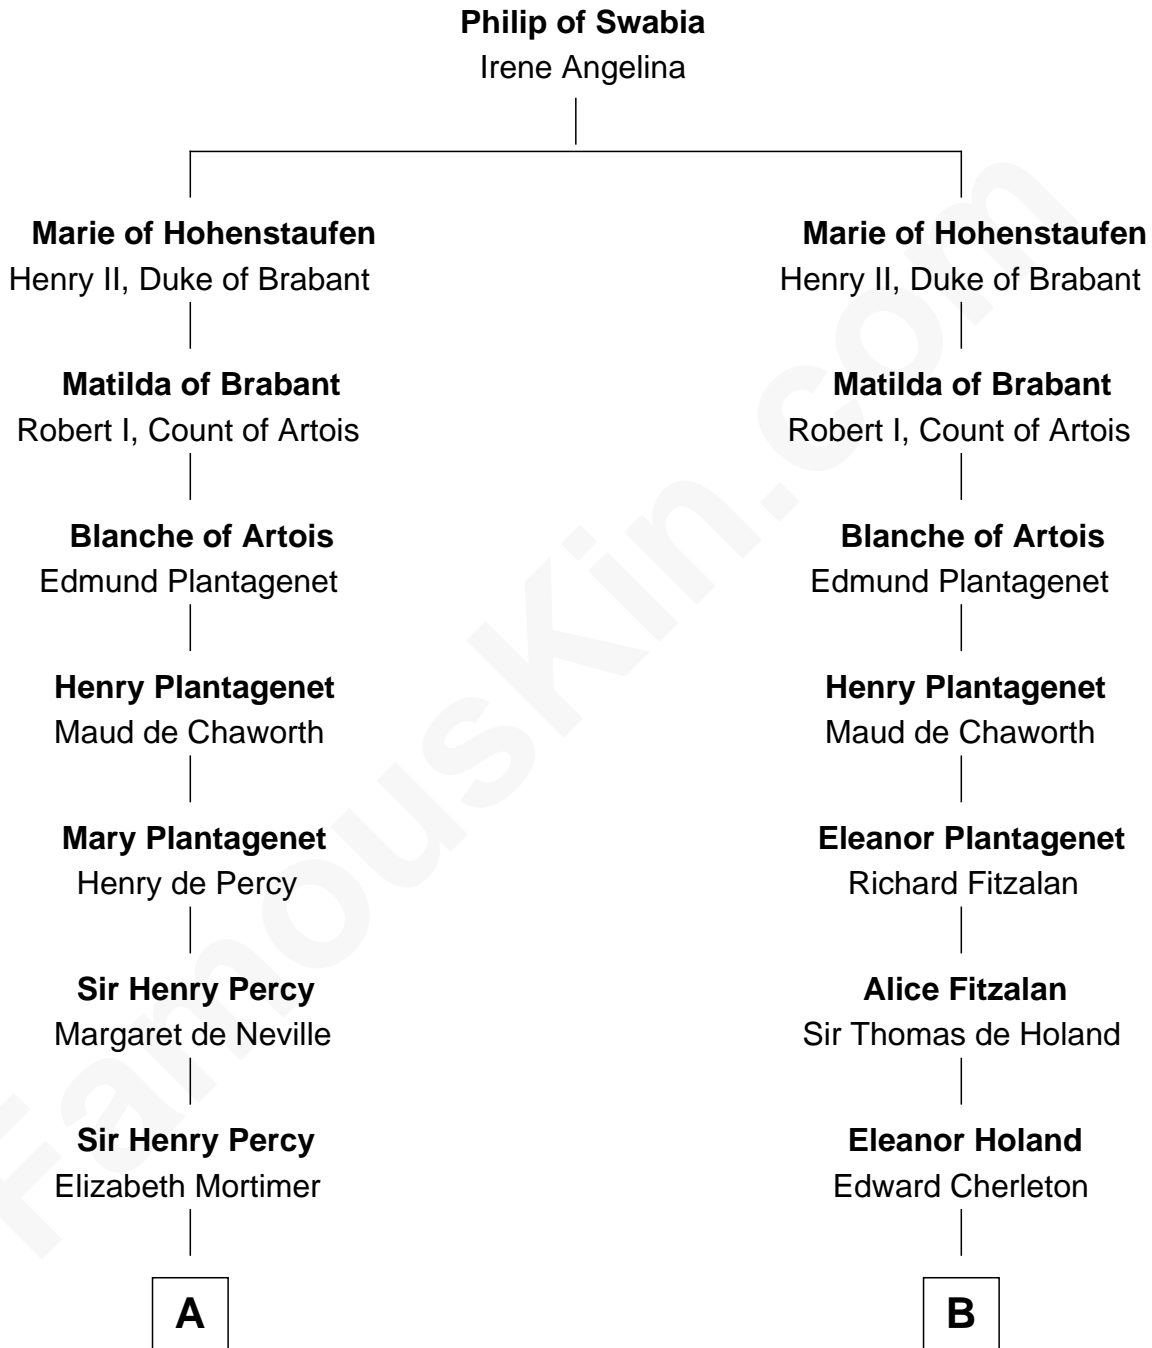

FamousKin.com

Relationship Chart of

Lewis Carroll

Author of Alice in Wonderland

13th cousin 8 times removed of

Gov. Thomas Dudley

(1576 - 1653) Great Migration Immigrant 1630

C

—
Lucy Houghton
Thomas Lutwidge

—
Henry Lutwidge
Jane Molyneux

—
Charles Lutwidge
Elizabeth Anne Dodgson

—
Frances Jane Lutwidge
Rev. Charles Dodgson

—
Lewis Carroll
Author of Alice in Wonderland