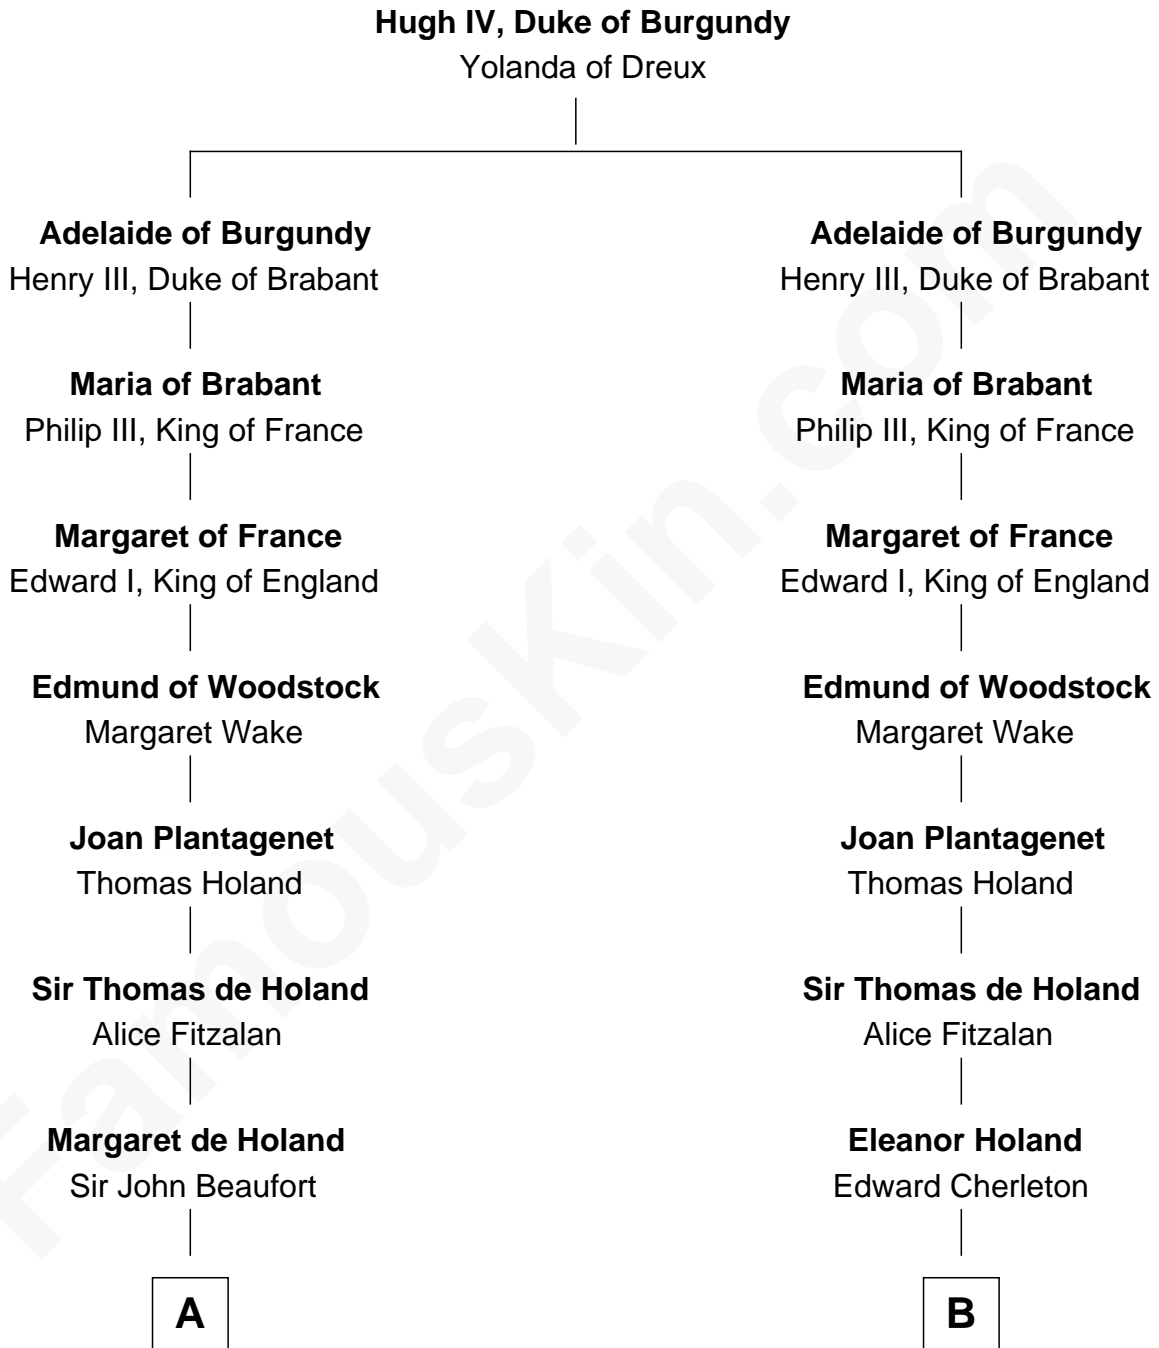

FamousKin.com

Relationship Chart of

Lewis Carroll

Author of Alice in Wonderland

13th cousin 8 times removed of

Gov. Thomas Dudley

(1576 - 1653) Great Migration Immigrant 1630

C

—
Lucy Hoghton
Thomas Lutwidge

—
Henry Lutwidge
Jane Molyneux

—
Charles Lutwidge
Elizabeth Anne Dodgson

—
Frances Jane Lutwidge
Rev. Charles Dodgson

—
Lewis Carroll
Author of Alice in Wonderland