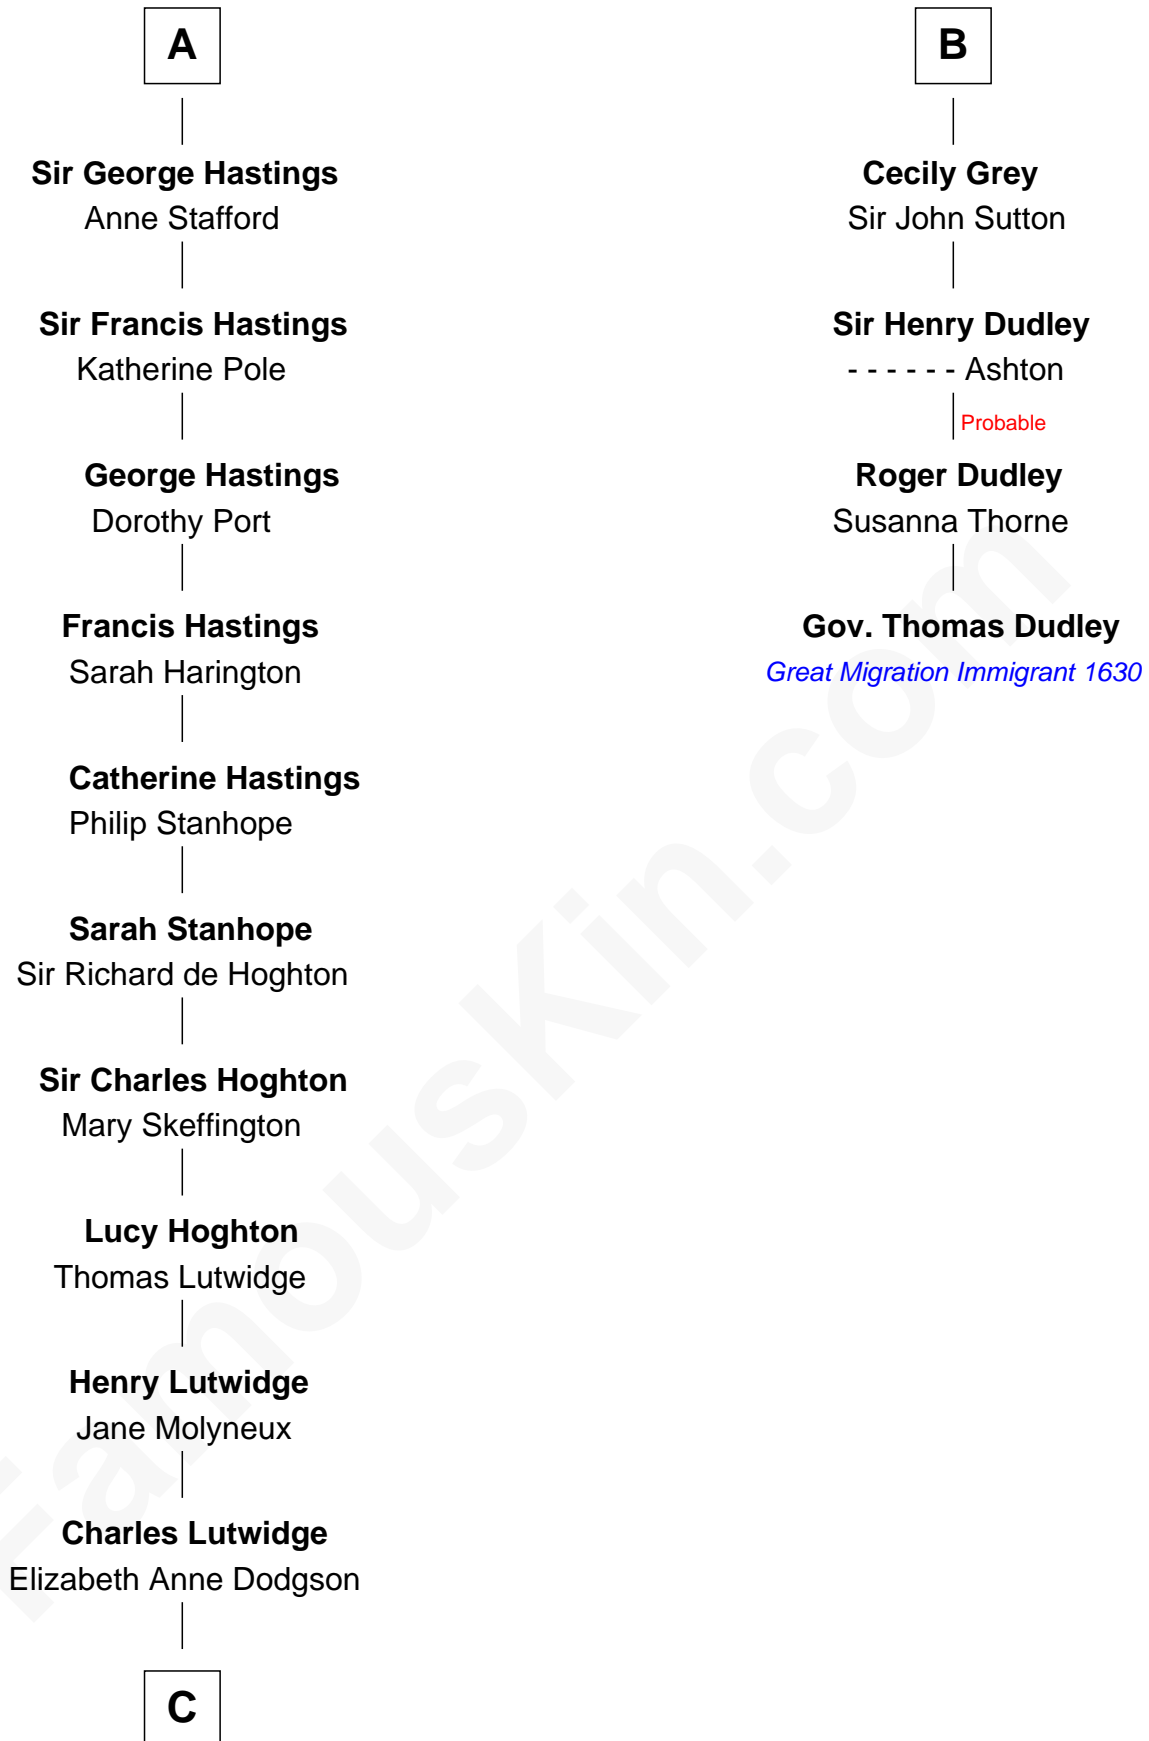

FamousKin.com

Relationship Chart of

Lewis Carroll

Author of Alice in Wonderland

10th cousin 8 times removed of

Gov. Thomas Dudley

(1576 - 1653) Great Migration Immigrant 1630

Bartholomew de Badlesmere

Sir Henry Percy

Sir Henry Percy

Eleanor Neville

Anne Percy

Sir Thomas Hungerford

Mary Hungerford

Sir Edward Hastings

A

Margery de Badlesmere

Sir William de Ros

Thomas de Ros

Beatrice de Stafford

Margaret de Ros

Sir Reynold Grey

Margaret Grey

Sir William Bonville

William Bonville

Elizabeth Harington

William Bonville

Katherine Neville

Cecily Bonville

Thomas Grey

B

C