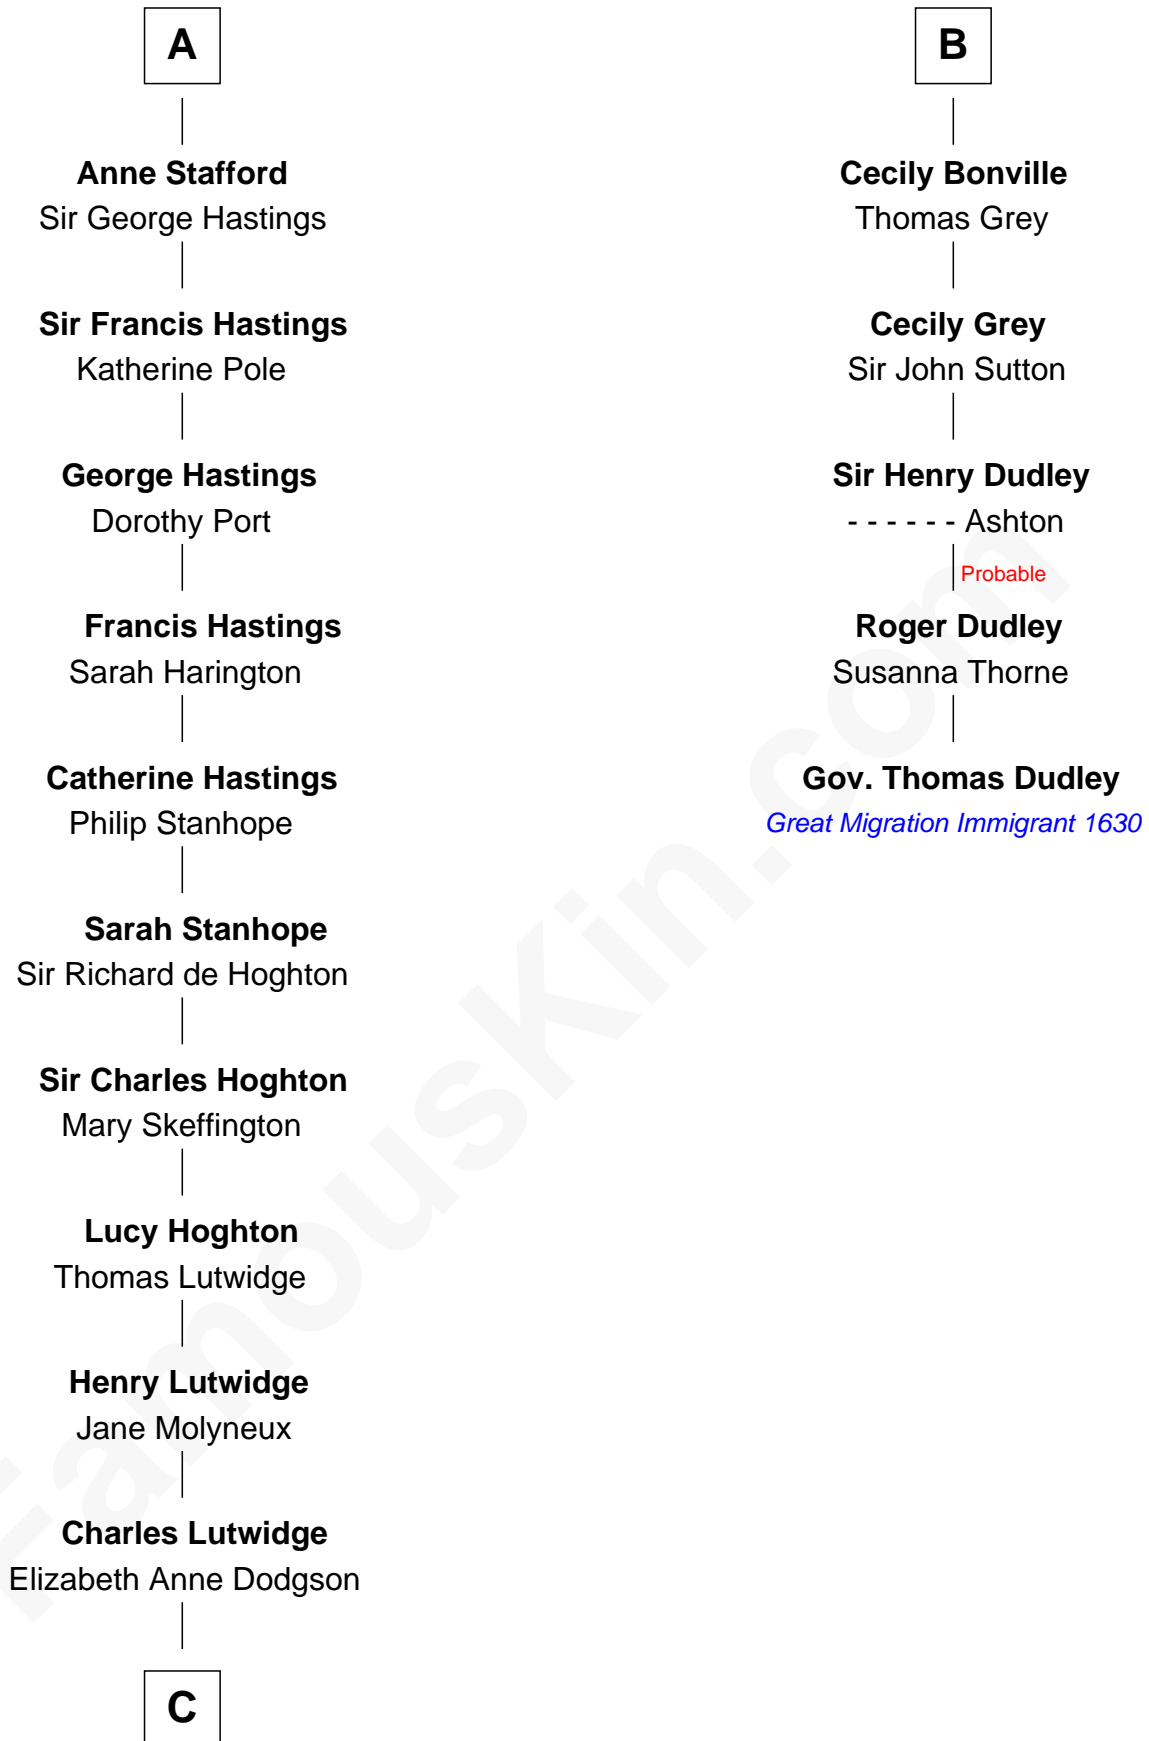

FamousKin.com

Relationship Chart of

Lewis Carroll

Author of Alice in Wonderland

11th cousin 7 times removed of

Gov. Thomas Dudley

(1576 - 1653) Great Migration Immigrant 1630

C

—
Frances Jane Lutwidge

Rev. Charles Dodgson

—
Lewis Carroll

Author of Alice in Wonderland

FamousKin.com