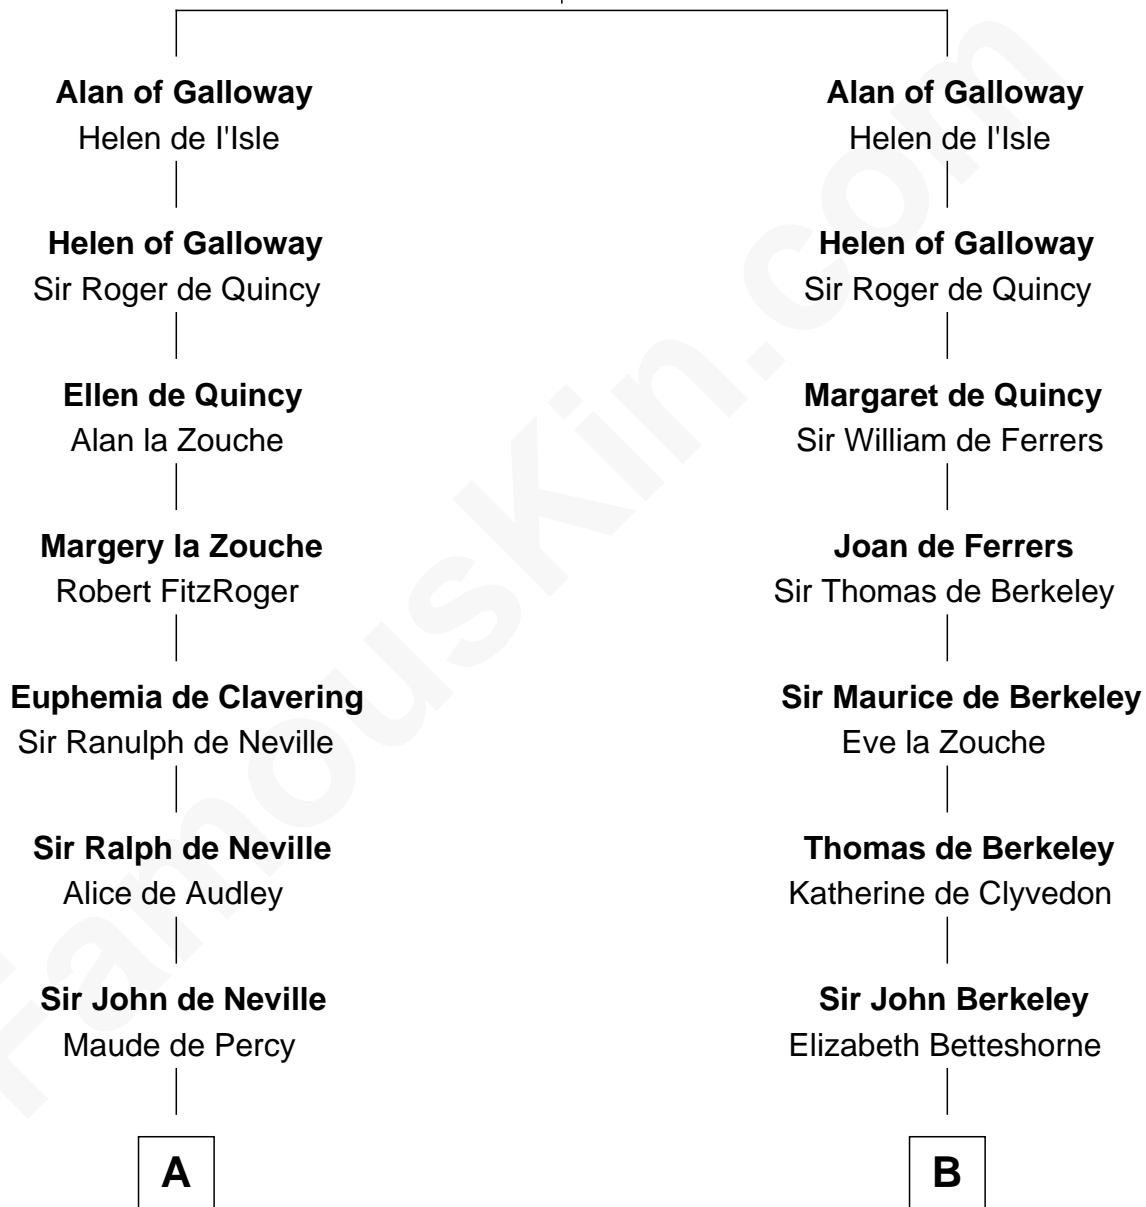

FamousKin.com

Relationship Chart of

Lewis Carroll

Author of Alice in Wonderland

13th cousin 8 times removed of

Gov. Thomas Dudley

(1576 - 1653) Great Migration Immigrant 1630

Roland of Galloway

Helena de Morville

C

—
Lucy Hoghton
Thomas Lutwidge

—
Henry Lutwidge
Jane Molyneux

—
Charles Lutwidge
Elizabeth Anne Dodgson

—
Frances Jane Lutwidge
Rev. Charles Dodgson

—
Lewis Carroll
Author of Alice in Wonderland