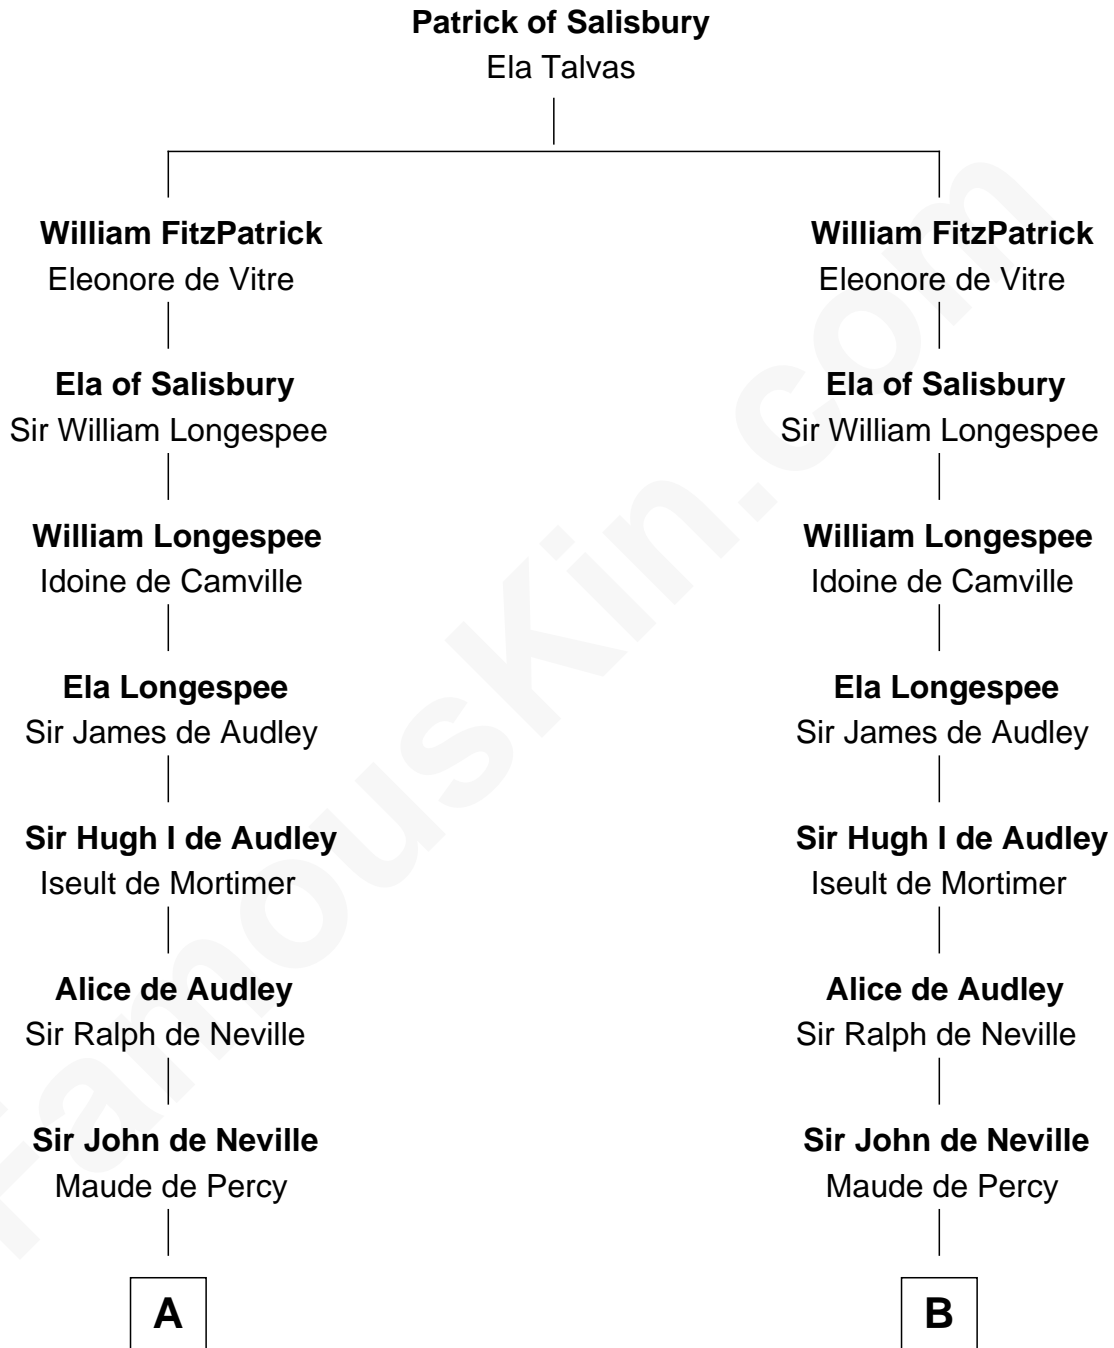

FamousKin.com

Relationship Chart of

Lewis Carroll

Author of Alice in Wonderland

14th cousin 7 times removed of

Gov. Thomas Dudley

(1576 - 1653) Great Migration Immigrant 1630

C

—
Lucy Houghton
Thomas Lutwidge

—
Henry Lutwidge
Jane Molyneux

—
Charles Lutwidge
Elizabeth Anne Dodgson

—
Frances Jane Lutwidge
Rev. Charles Dodgson

—
Lewis Carroll
Author of Alice in Wonderland