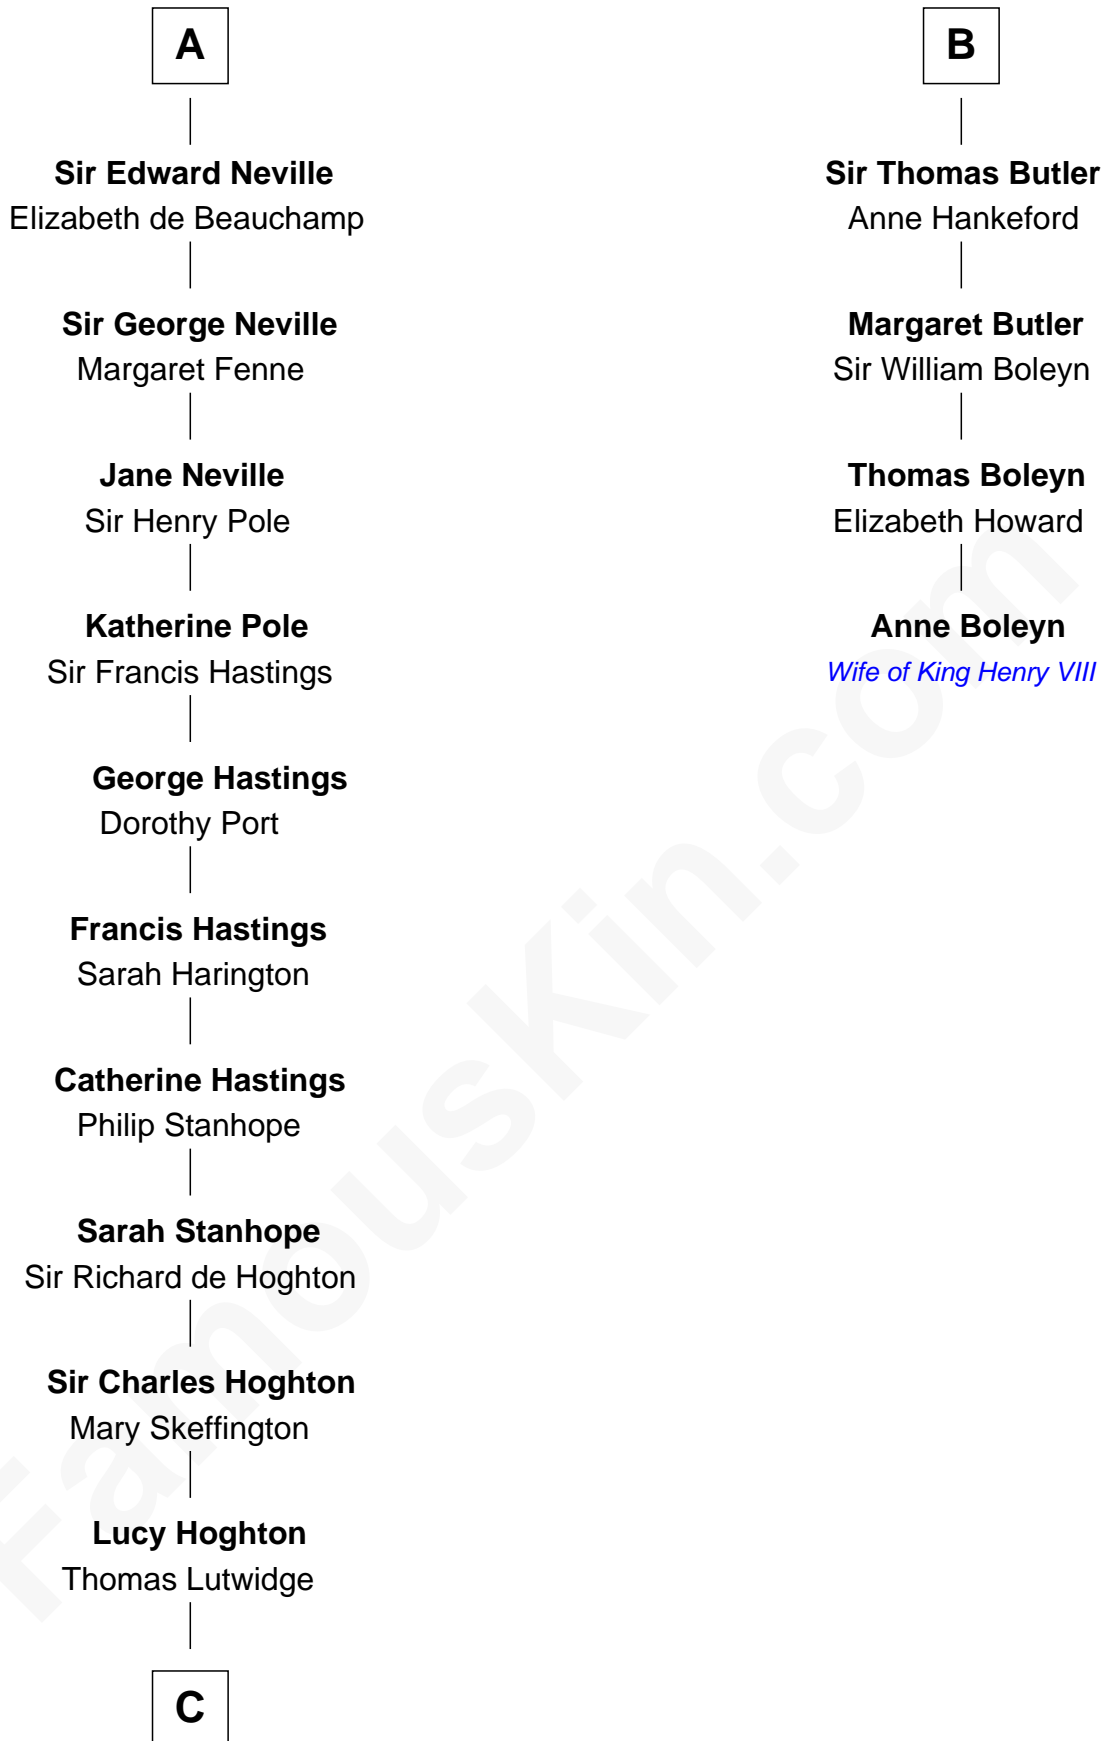

FamousKin.com

Relationship Chart of

Lewis Carroll

Author of Alice in Wonderland

10th cousin 10 times removed of

Anne Boleyn

2nd Wife of King Henry VIII

C

Henry Lutwidge

Jane Molyneux

Charles Lutwidge

Elizabeth Anne Dodgson

Frances Jane Lutwidge

Rev. Charles Dodgson

Lewis Carroll

Author of Alice in Wonderland