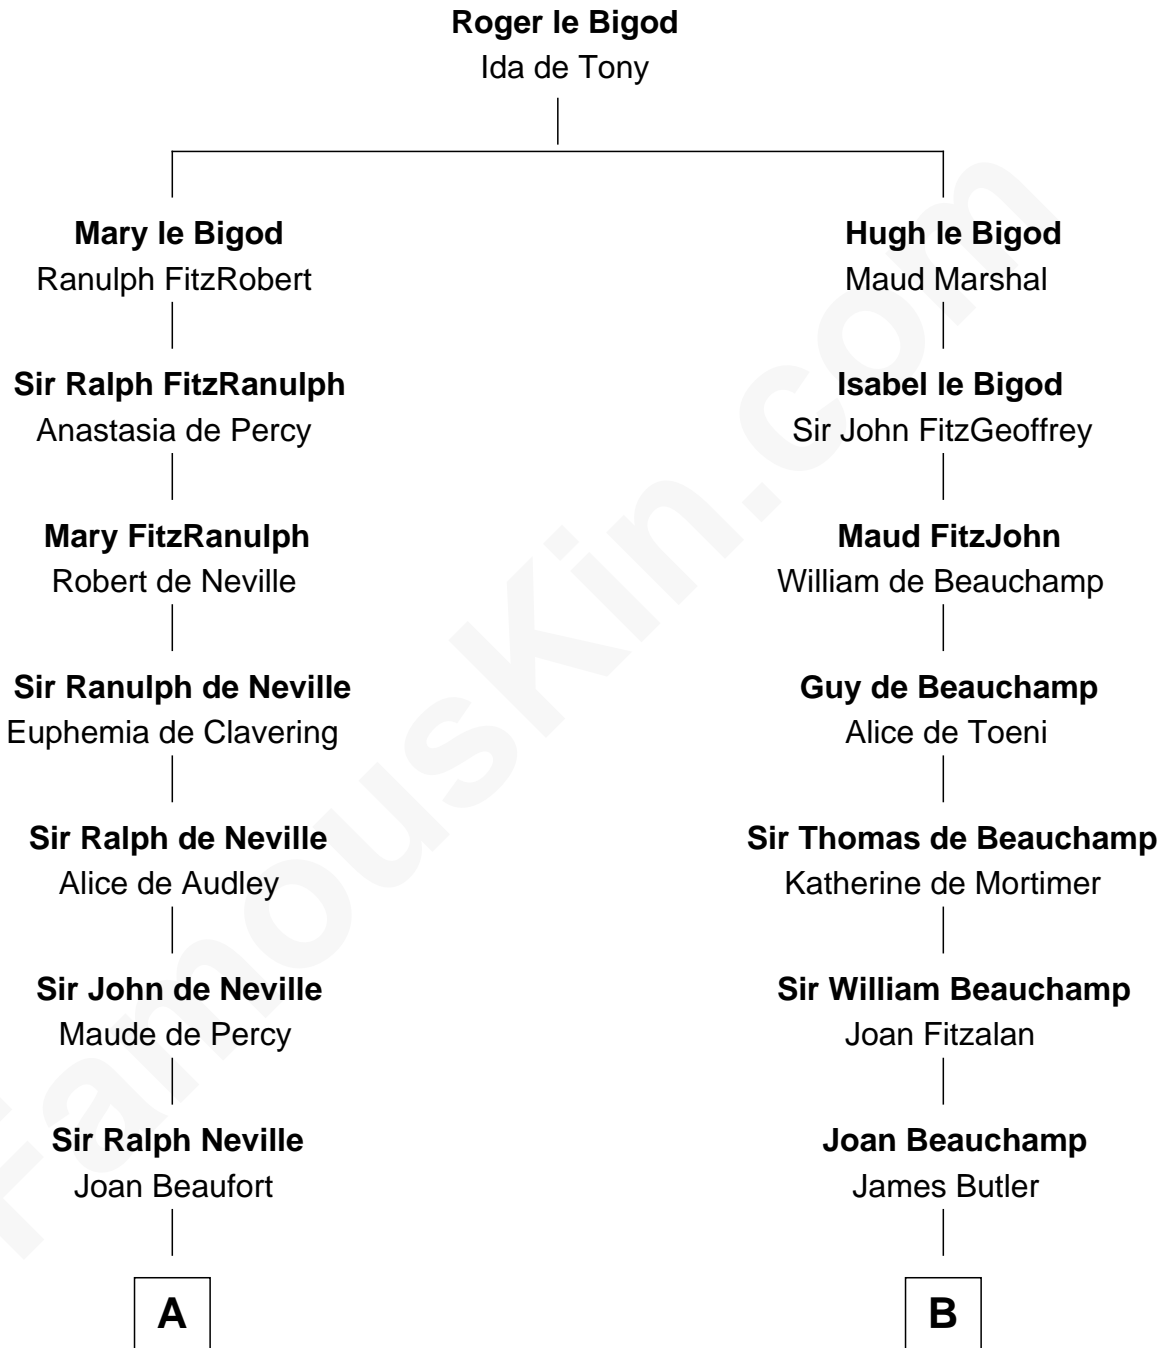

FamousKin.com

Relationship Chart of

Lewis Carroll

Author of Alice in Wonderland

10th cousin 10 times removed of

Anne Boleyn

2nd Wife of King Henry VIII

C

Henry Lutwidge

Jane Molyneux

Charles Lutwidge

Elizabeth Anne Dodgson

Frances Jane Lutwidge

Rev. Charles Dodgson

Lewis Carroll

Author of Alice in Wonderland