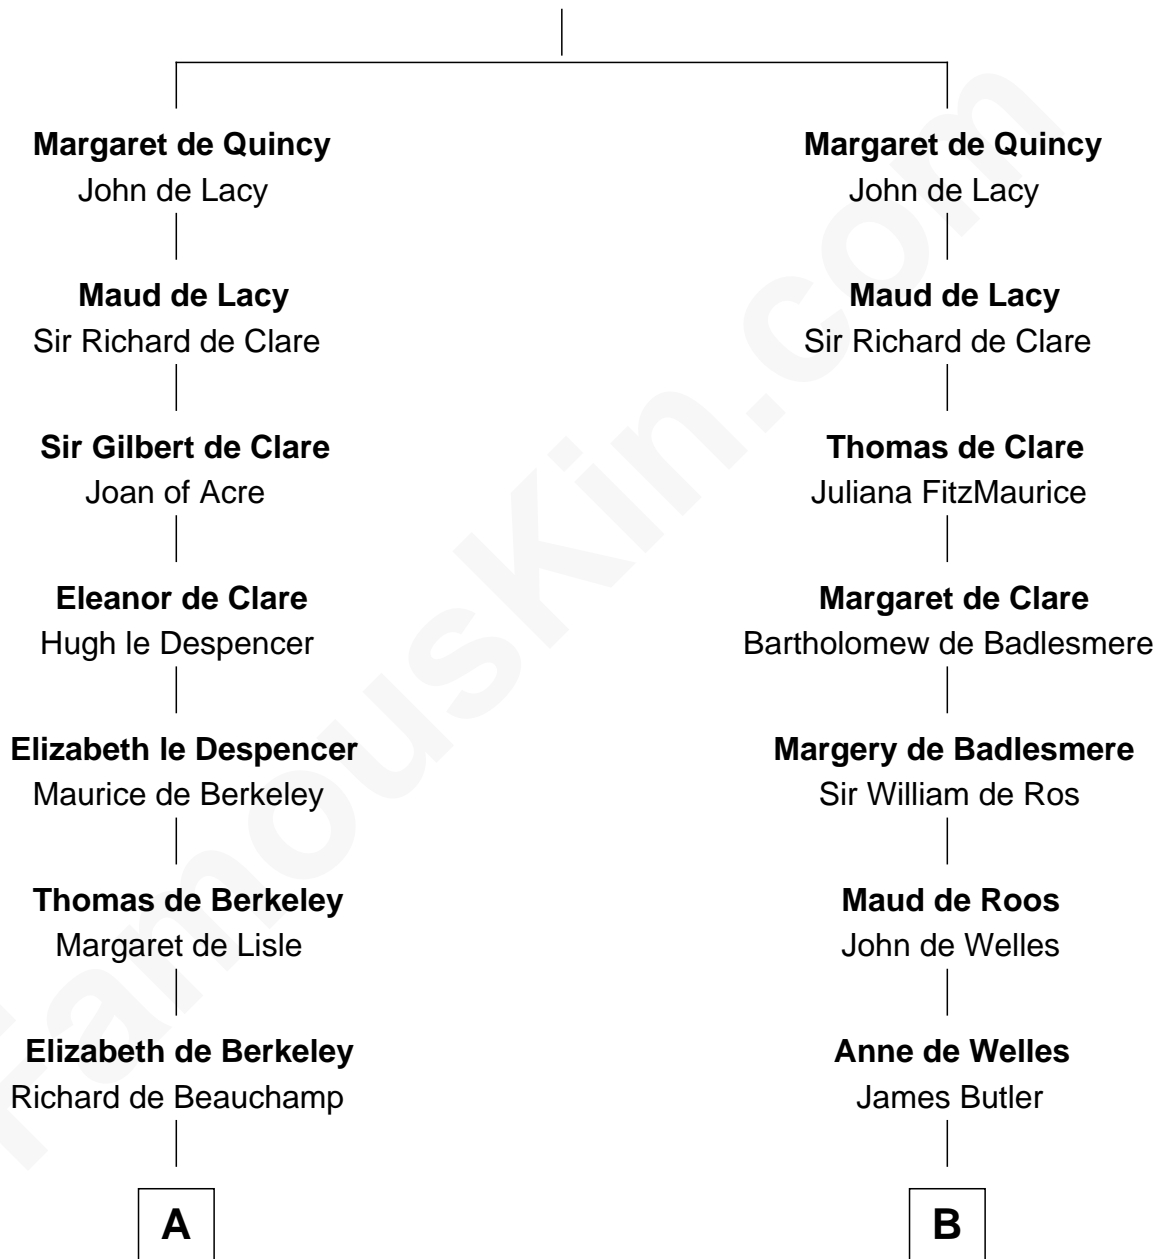

FamousKin.com

Relationship Chart of

Lewis Carroll

Author of Alice in Wonderland

11th cousin 10 times removed of

Anne Boleyn

2nd Wife of King Henry VIII

Sir Robert II de Quincy

Hawise of Chester

C

—
Lucy Houghton
Thomas Lutwidge

—
Henry Lutwidge
Jane Molyneux

—
Charles Lutwidge
Elizabeth Anne Dodgson

—
Frances Jane Lutwidge
Rev. Charles Dodgson

—
Lewis Carroll
Author of Alice in Wonderland

FamousKin.com