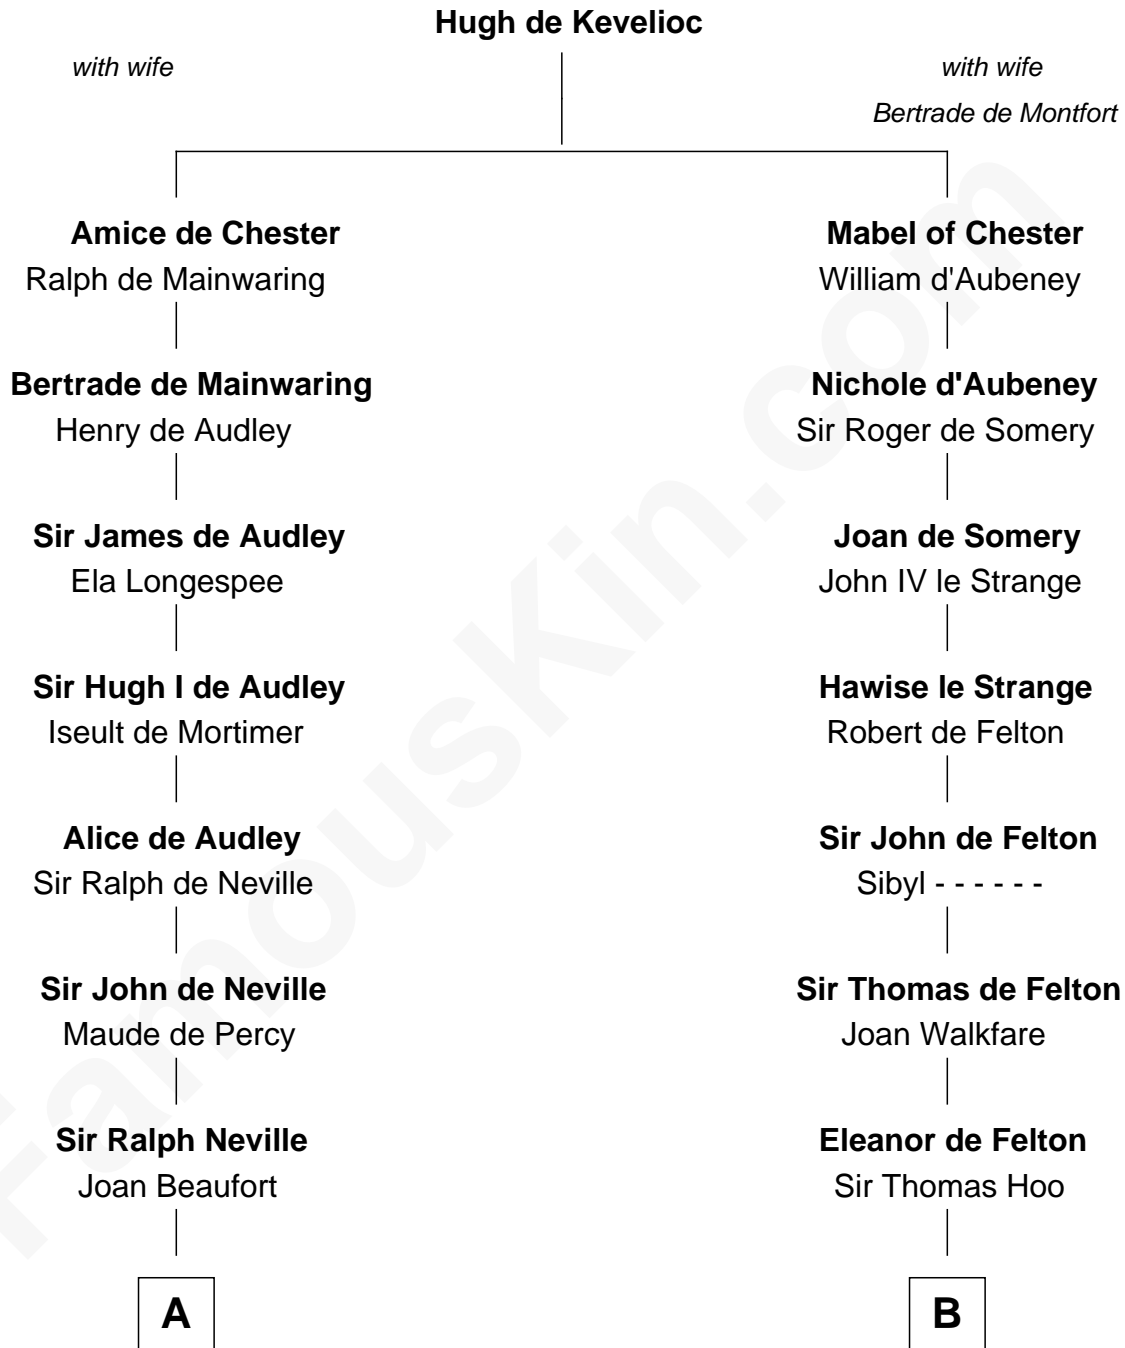

FamousKin.com

Relationship Chart of **Lewis Carroll**

Author of Alice in Wonderland

11th cousin 9 times removed of

Anne Boleyn

2nd Wife of King Henry VIII

C

Henry Lutwidge

Jane Molyneux

Charles Lutwidge

Elizabeth Anne Dodgson

Frances Jane Lutwidge

Rev. Charles Dodgson

Lewis Carroll

Author of Alice in Wonderland

FamousKin.com