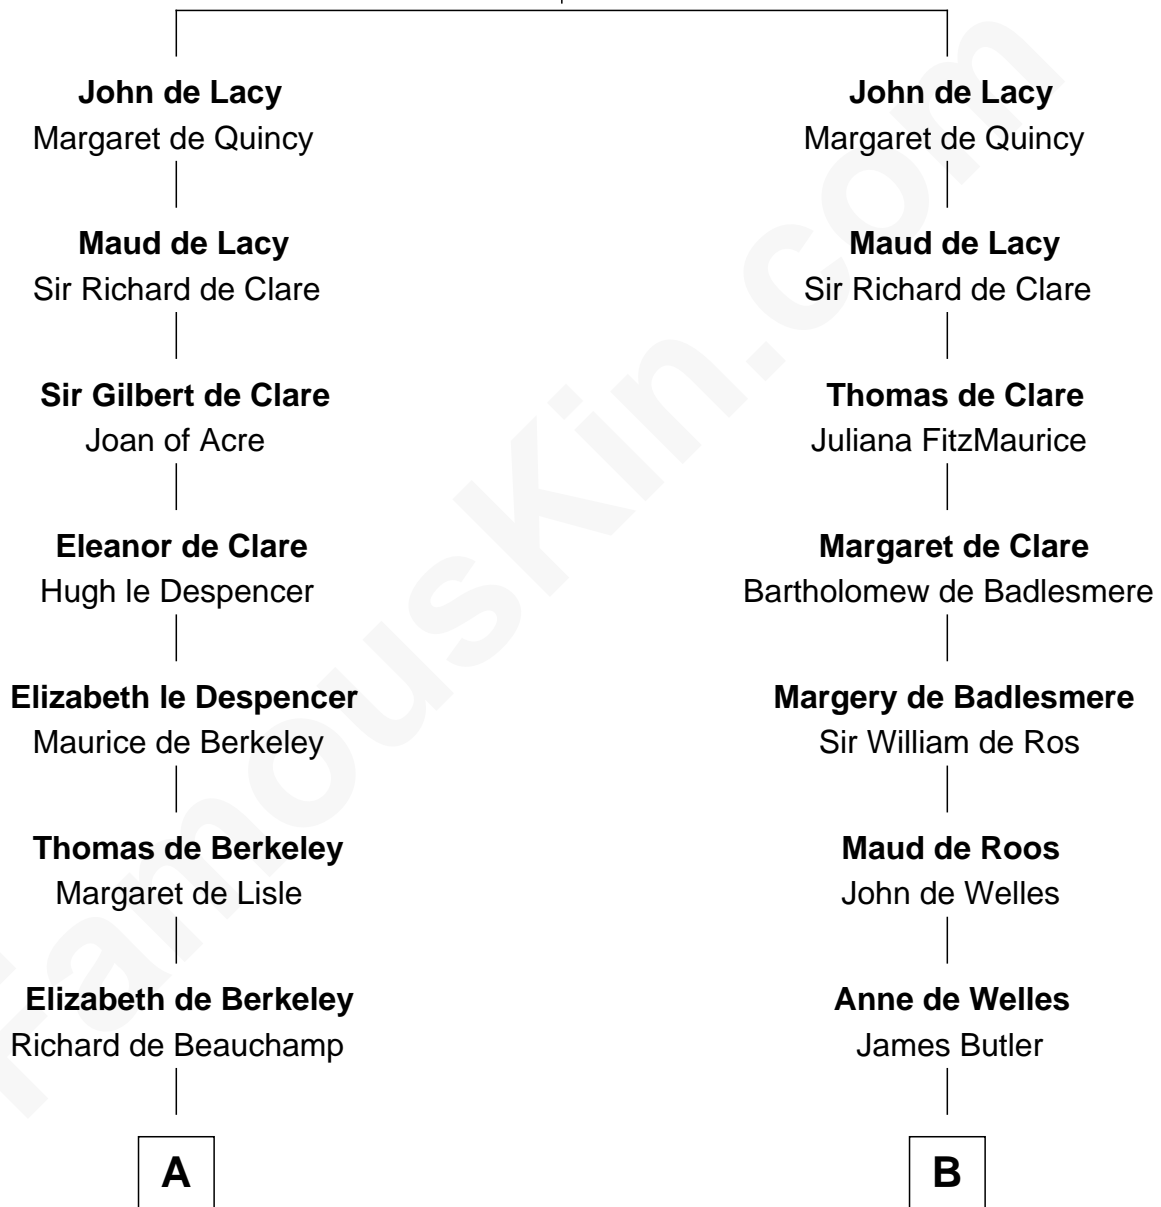

FamousKin.com

Relationship Chart of

Lewis Carroll

Author of Alice in Wonderland

11th cousin 10 times removed of

Anne Boleyn

2nd Wife of King Henry VIII

Roger de Lacy
Maud de Clere

C

—
Lucy Houghton
Thomas Lutwidge

—
Henry Lutwidge
Jane Molyneux

—
Charles Lutwidge
Elizabeth Anne Dodgson

—
Frances Jane Lutwidge
Rev. Charles Dodgson

—
Lewis Carroll
Author of Alice in Wonderland

FamousKin.com