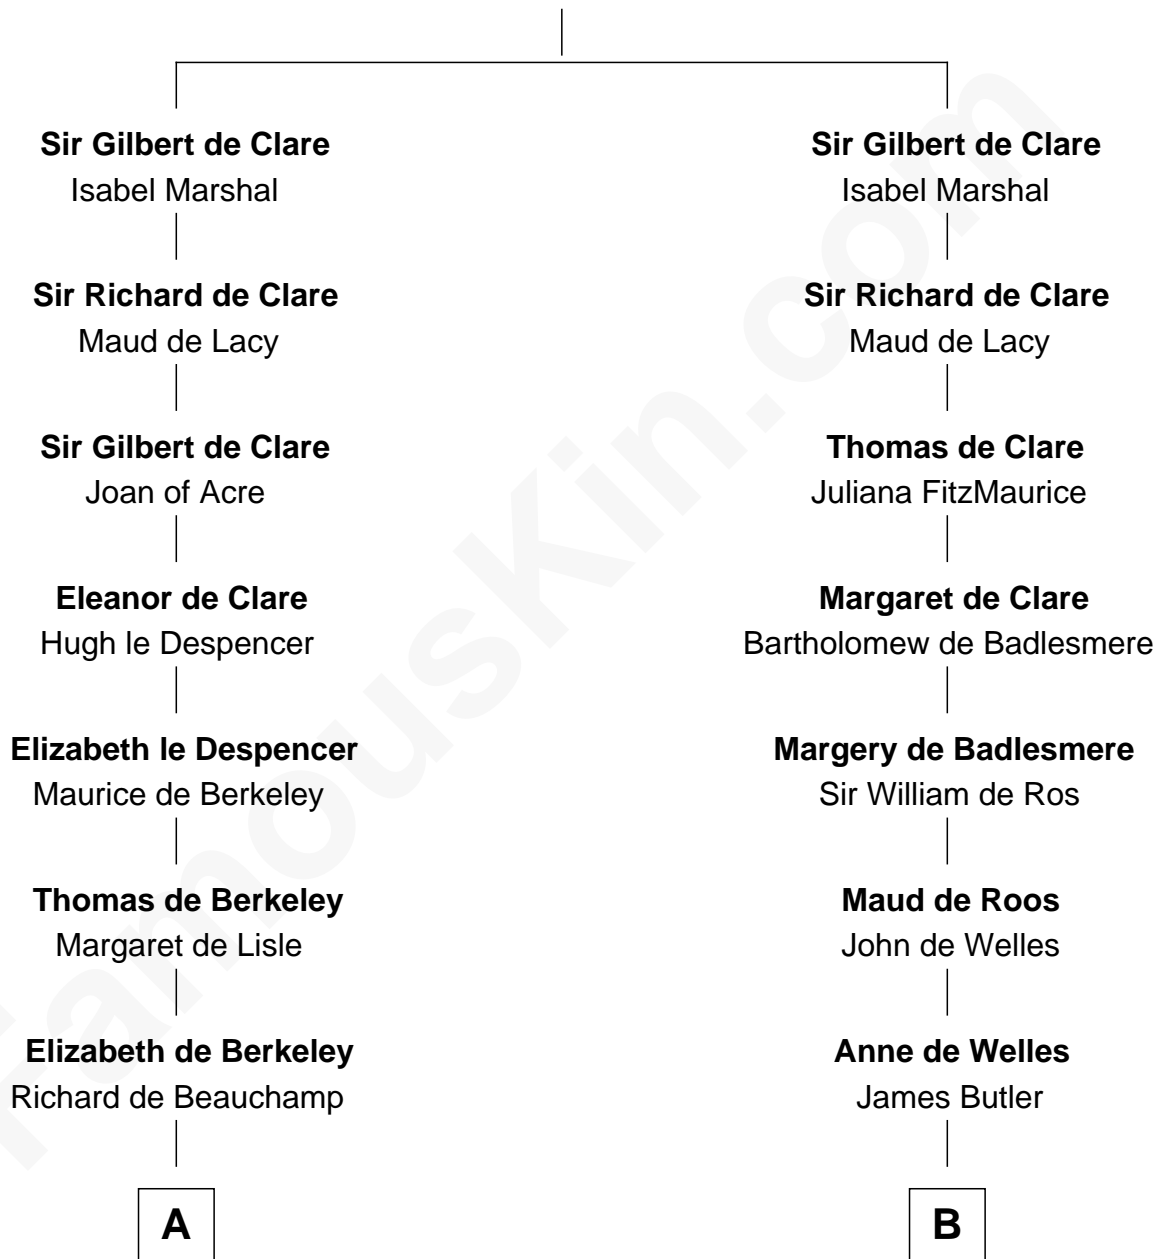

FamousKin.com

Relationship Chart of

Lewis Carroll

Author of Alice in Wonderland

11th cousin 10 times removed of

Anne Boleyn

2nd Wife of King Henry VIII

Richard de Clare
Amice of Gloucester

C

—
Lucy Houghton
Thomas Lutwidge

—
Henry Lutwidge
Jane Molyneux

—
Charles Lutwidge
Elizabeth Anne Dodgson

—
Frances Jane Lutwidge
Rev. Charles Dodgson

—
Lewis Carroll
Author of Alice in Wonderland

FamousKin.com