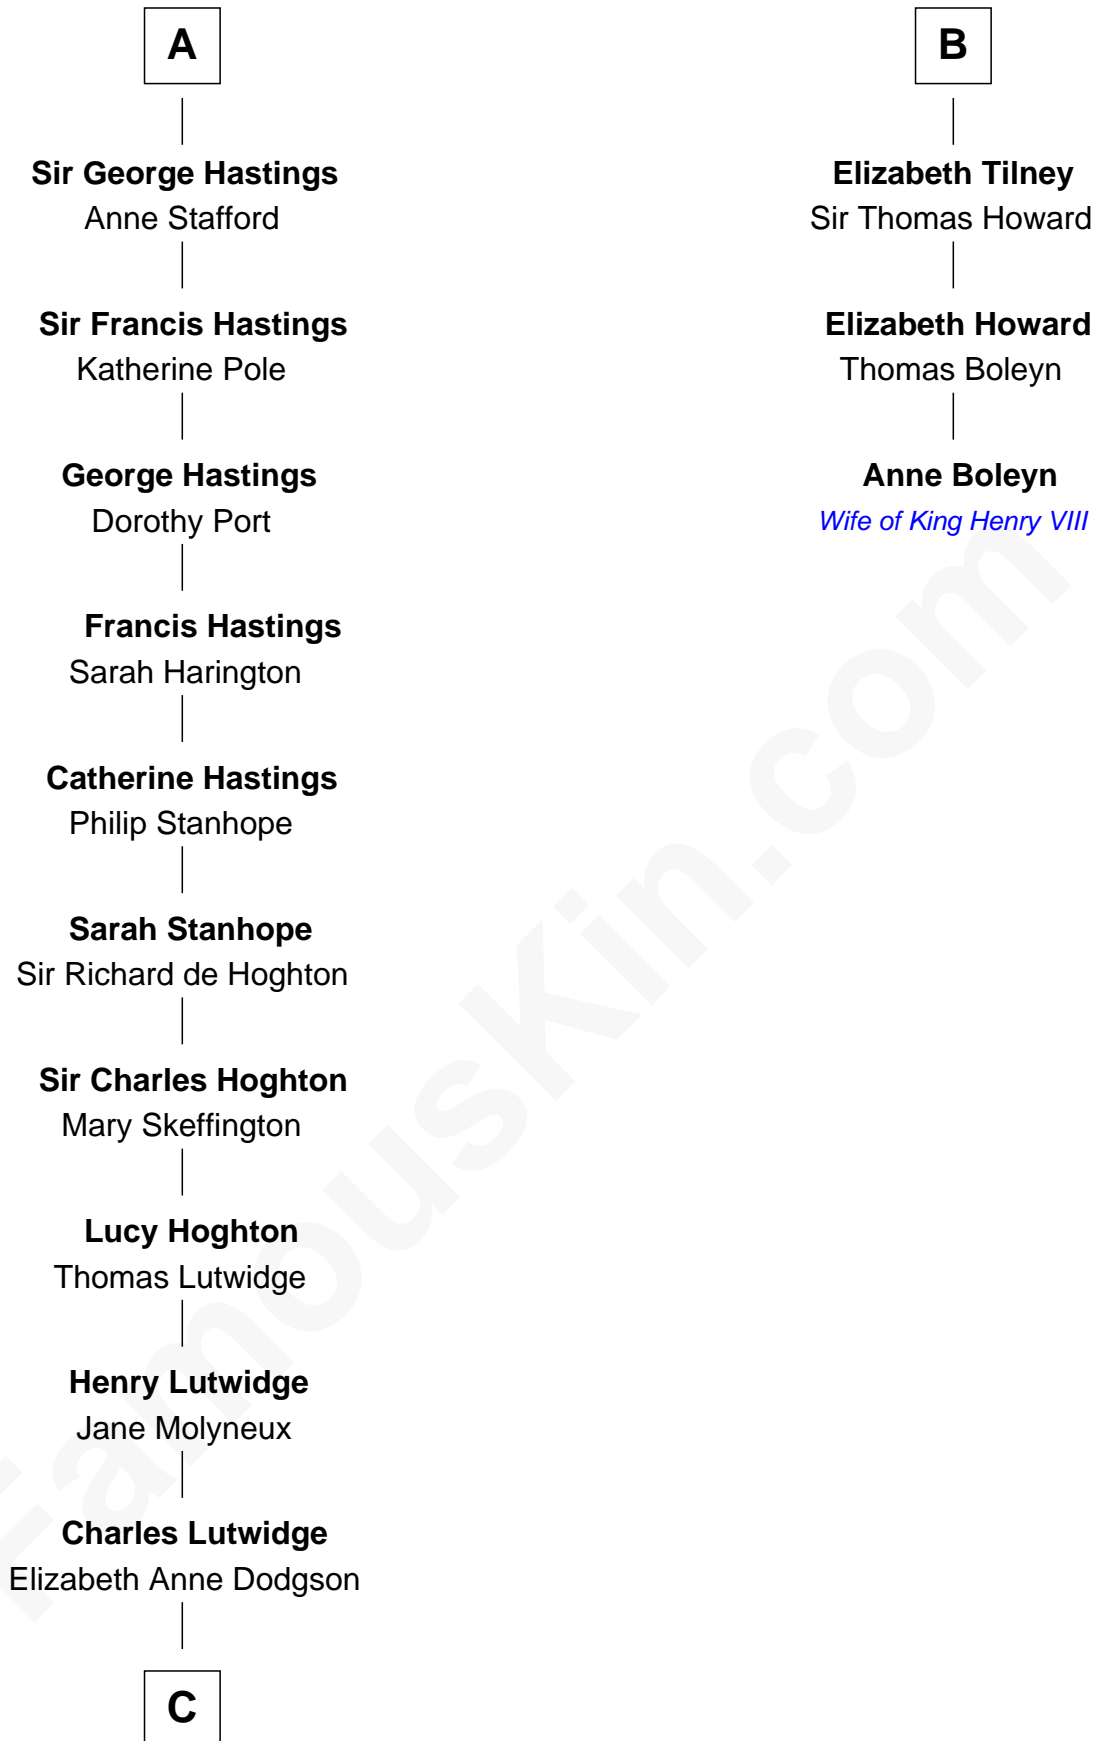

## Relationship Chart of

### Lewis Carroll

*Author of Alice in Wonderland*

9th cousin 9 times removed of

### Anne Boleyn

*2nd Wife of King Henry VIII*

**C**

—  
**Frances Jane Lutwidge**

Rev. Charles Dodgson

—  
**Lewis Carroll**

*Author of Alice in Wonderland*

FamousKin.com