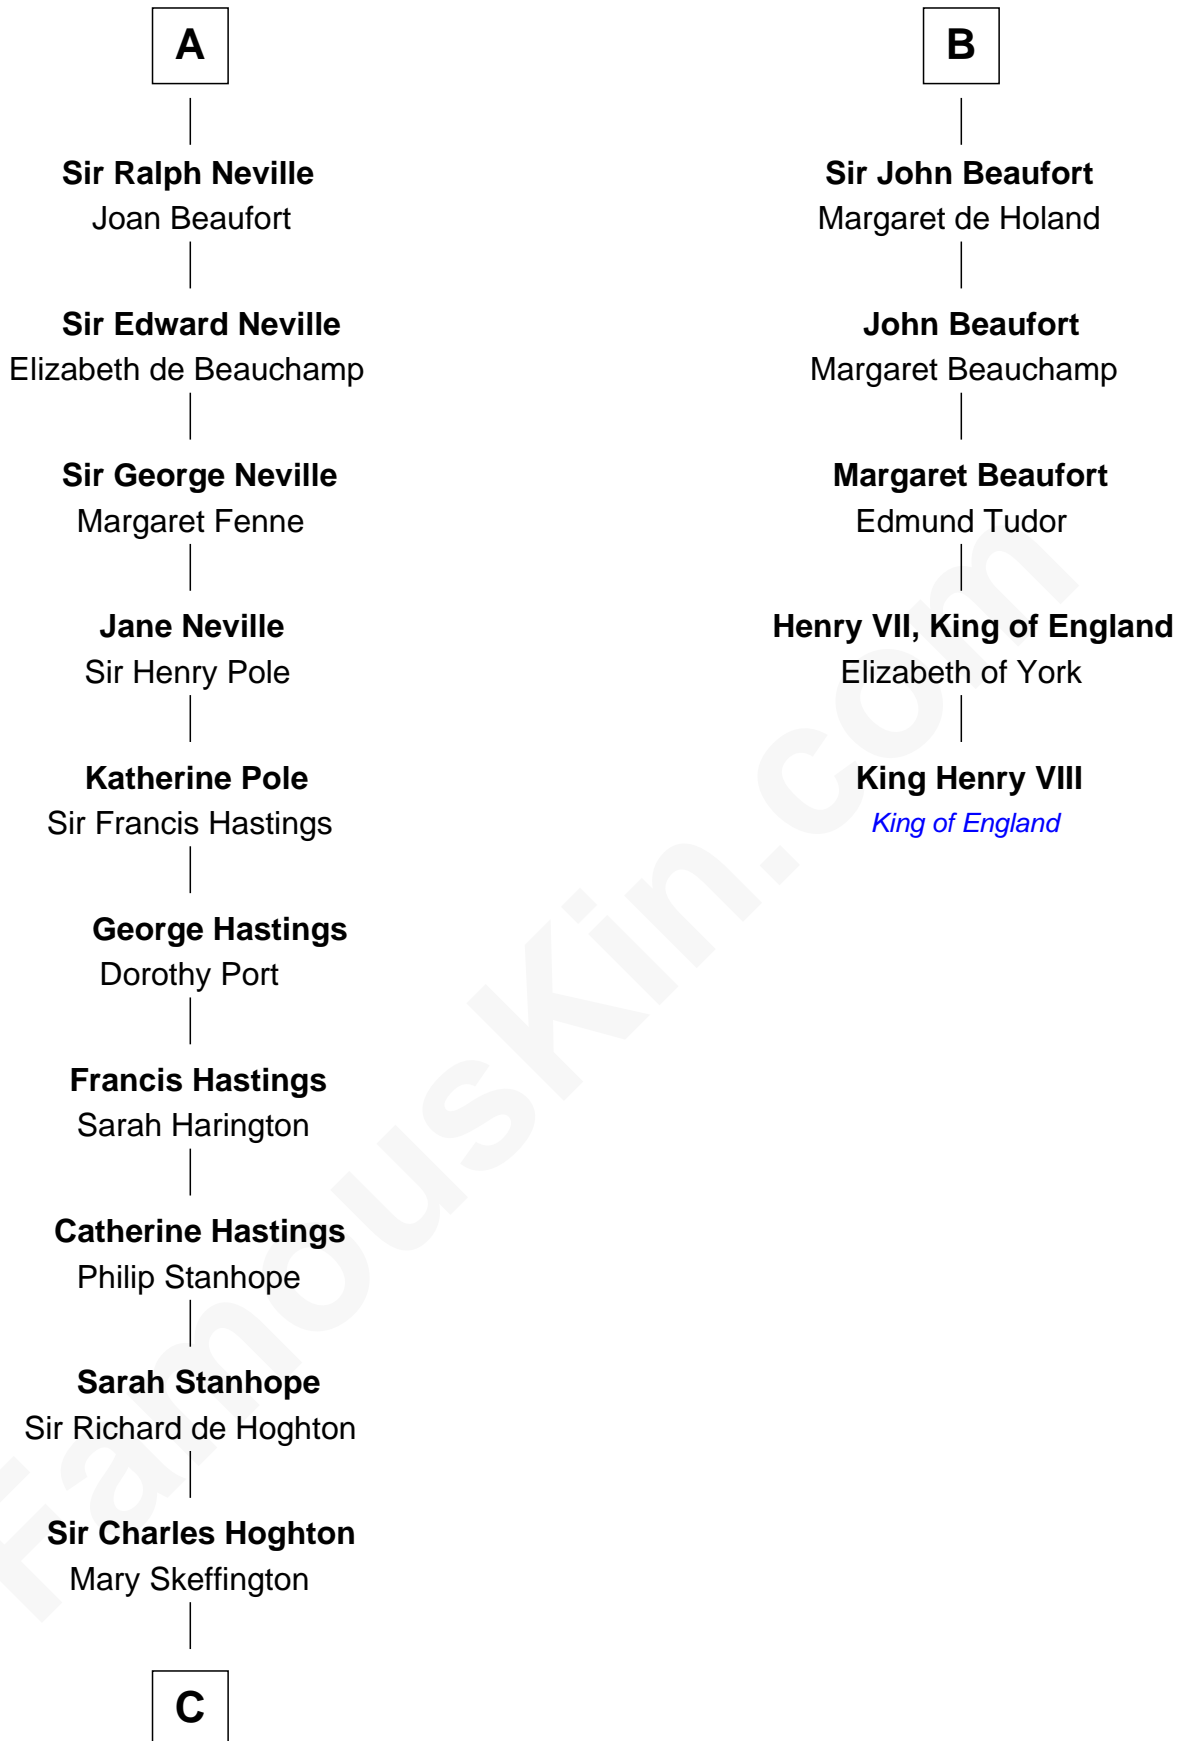

# FamousKin.com Relationship Chart of

**Lewis Carroll**

*Author of Alice in Wonderland*

11th cousin 10 times removed of

**King Henry VIII**

*King of England*

**C**

—  
**Lucy Hoghton**  
Thomas Lutwidge

—  
**Henry Lutwidge**  
Jane Molyneux

—  
**Charles Lutwidge**  
Elizabeth Anne Dodgson

—  
**Frances Jane Lutwidge**  
Rev. Charles Dodgson

—  
**Lewis Carroll**  
*Author of Alice in Wonderland*

FamousKin.com