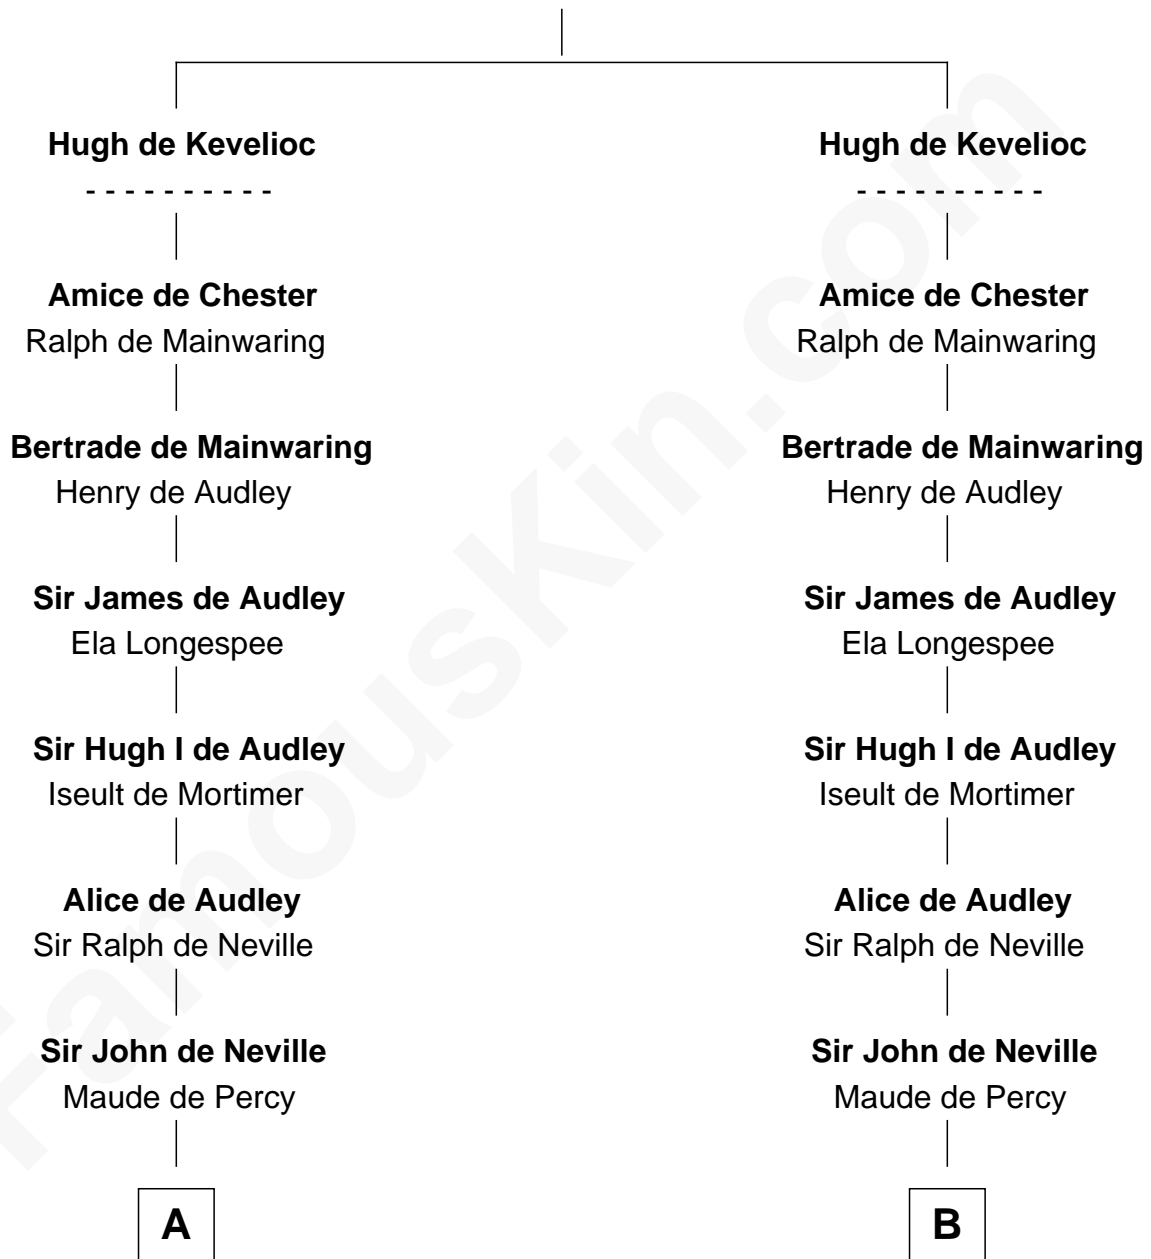

FamousKin.com

Relationship Chart of

Lewis Carroll

Author of Alice in Wonderland

11th cousin 10 times removed of

King Henry VIII

King of England

Sir Ranulf de Gernons
Maud of Gloucester

C

—
Lucy Houghton
Thomas Lutwidge

—
Henry Lutwidge
Jane Molyneux

—
Charles Lutwidge
Elizabeth Anne Dodgson

—
Frances Jane Lutwidge
Rev. Charles Dodgson

—
Lewis Carroll
Author of Alice in Wonderland

FamousKin.com