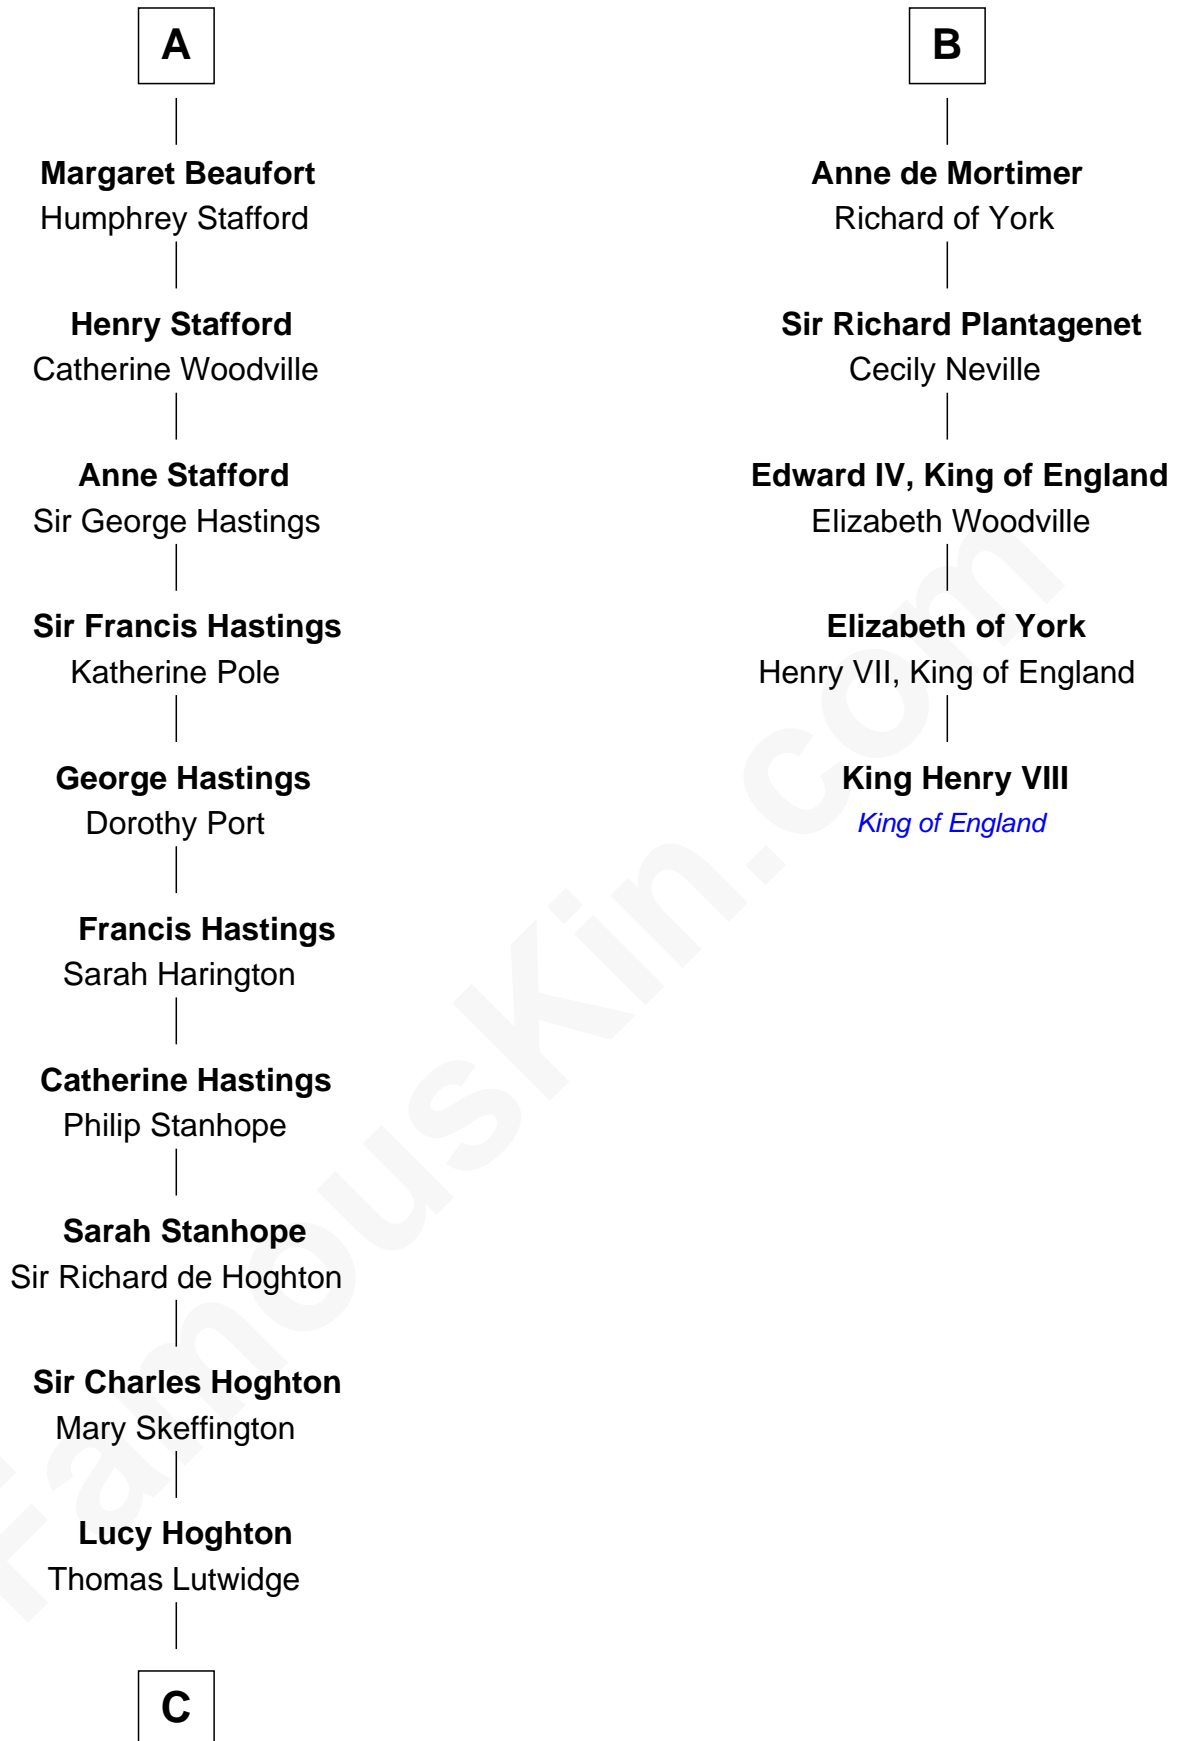

FamousKin.com Relationship Chart of

Lewis Carroll

Author of Alice in Wonderland

11th cousin 9 times removed of

King Henry VIII

King of England

Gilbert de Clare

Isabel Marshal

Philippa de Montagu

Edmund Mortimer

Philippa Plantagenet

Roger Mortimer

Eleanor Holand

B

C

Henry Lutwidge