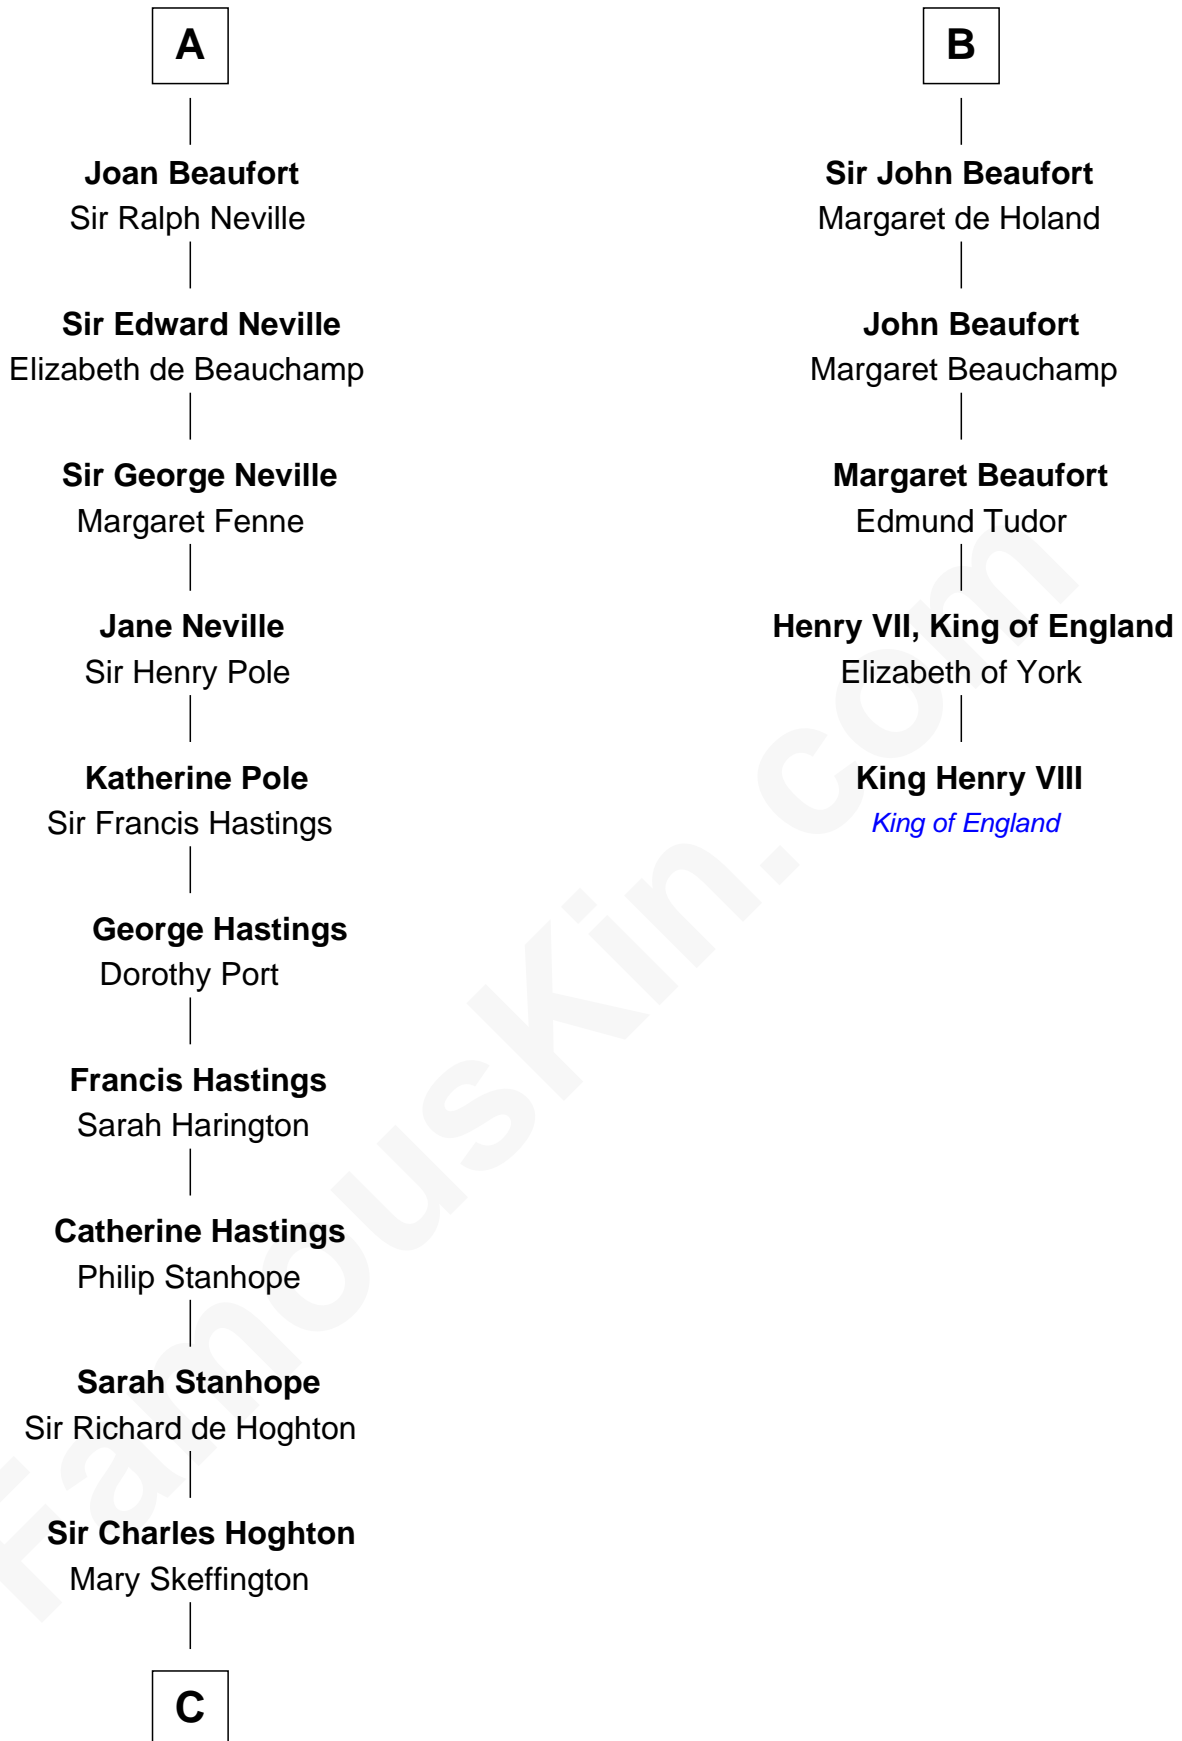

FamousKin.com Relationship Chart of

Lewis Carroll

Author of Alice in Wonderland

11th cousin 10 times removed of

King Henry VIII

King of England

Alfonso II, King of Aragon

Sancha of Castile

Maria of Montpellier

James I, King of Aragon

Yolanda of Hungary

Isabella of Aragon

Philip III, King of France

King Philip IV of France

Joan of Navarre

Isabella of France

Edward II, King of England

Edward III, King of England

Philippa of Hainault

John of Gaunt

Katherine Roet

B

C

—
Lucy Hoghton
Thomas Lutwidge