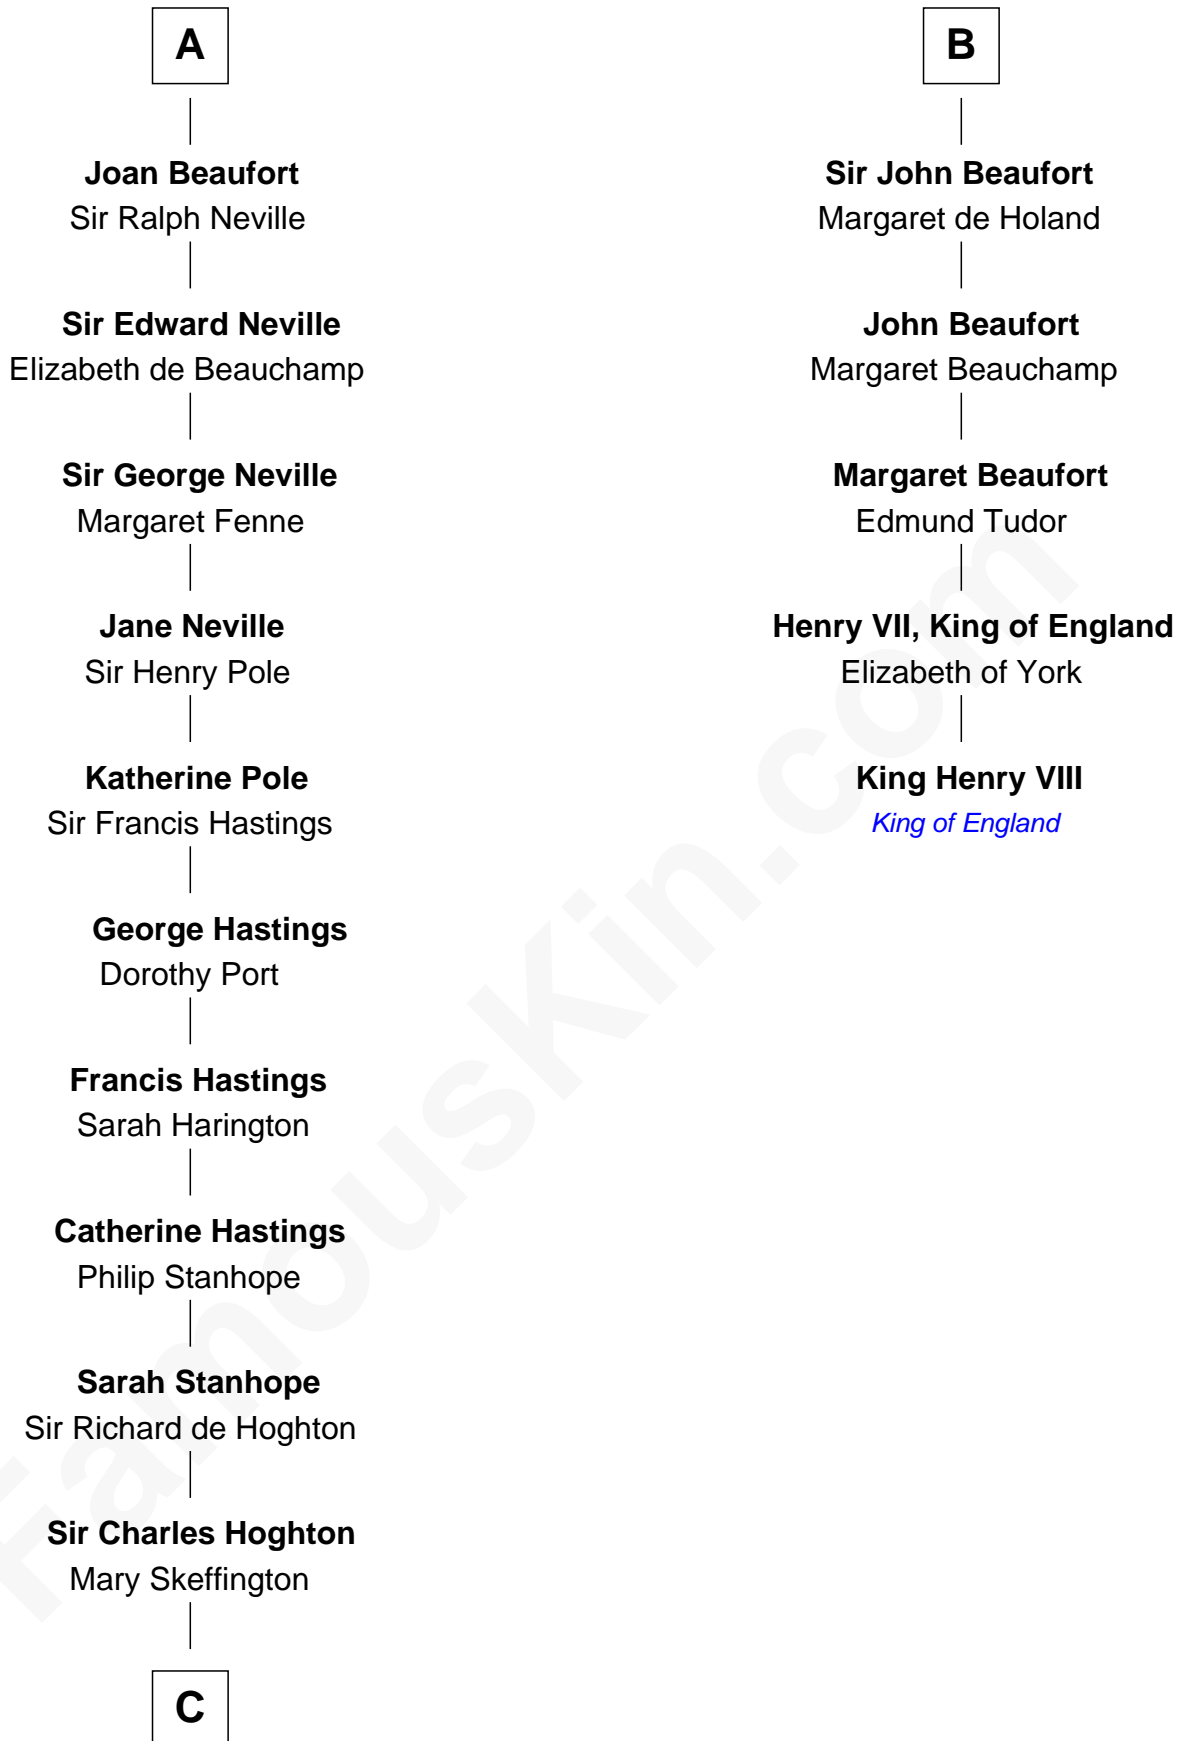

FamousKin.com Relationship Chart of **Lewis Carroll**

Author of Alice in Wonderland

11th cousin 10 times removed of

King Henry VIII
King of England

William VIII de Montpellier
Eudoxia Comnenus

Maria of Montpellier
Pedro II, King of Aragon

James I, King of Aragon
Yolanda of Hungary

Isabella of Aragon
Philip III, King of France

King Philip IV of France
Joan of Navarre

Isabella of France
Edward II, King of England

Edward III, King of England
Philippa of Hainault

John of Gaunt
Katherine Roet

A

Maria of Montpellier
Pedro II, King of Aragon

James I, King of Aragon
Yolanda of Hungary

Isabella of Aragon
Philip III, King of France

King Philip IV of France
Joan of Navarre

Isabella of France
Edward II, King of England

Edward III, King of England
Philippa of Hainault

John of Gaunt
Katherine Roet

B

C

—
Lucy Hoghton
Thomas Lutwidge

—
Henry Lutwidge
Jane Molyneux

—
Charles Lutwidge
Elizabeth Anne Dodgson