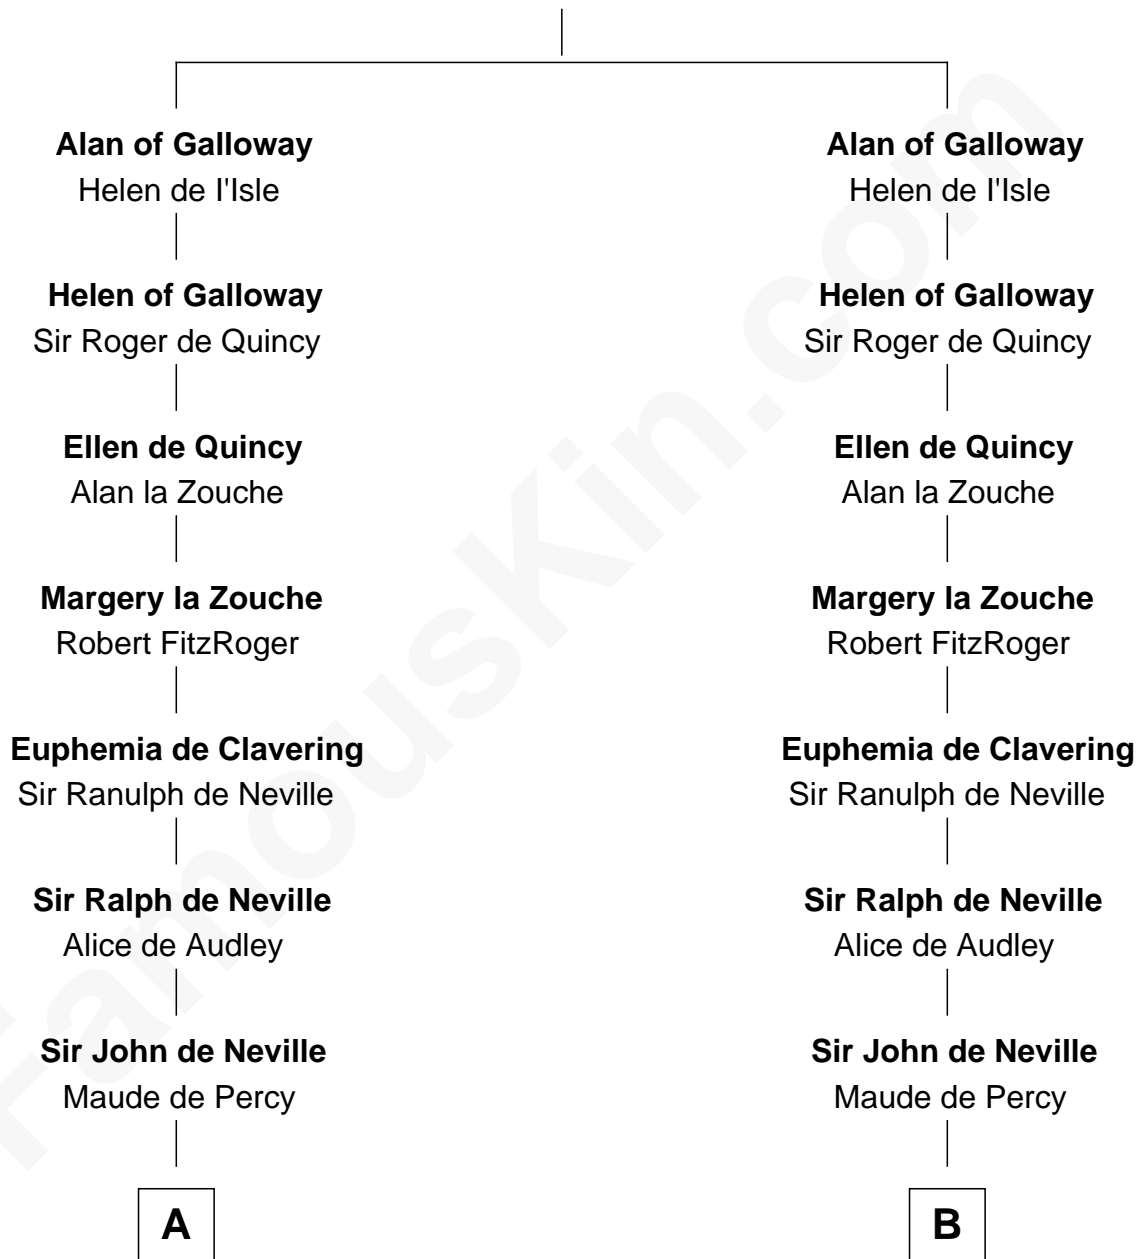

## Relationship Chart of Lewis Carroll

*Author of Alice in Wonderland*

11th cousin 10 times removed of

**King Henry VIII**  
*King of England*

**Roland of Galloway**  
Helena de Morville

**C**

—  
**Lucy Hoghton**  
Thomas Lutwidge

—  
**Henry Lutwidge**  
Jane Molyneux

—  
**Charles Lutwidge**  
Elizabeth Anne Dodgson

—  
**Frances Jane Lutwidge**  
Rev. Charles Dodgson

—  
**Lewis Carroll**  
*Author of Alice in Wonderland*

FamousKin.com