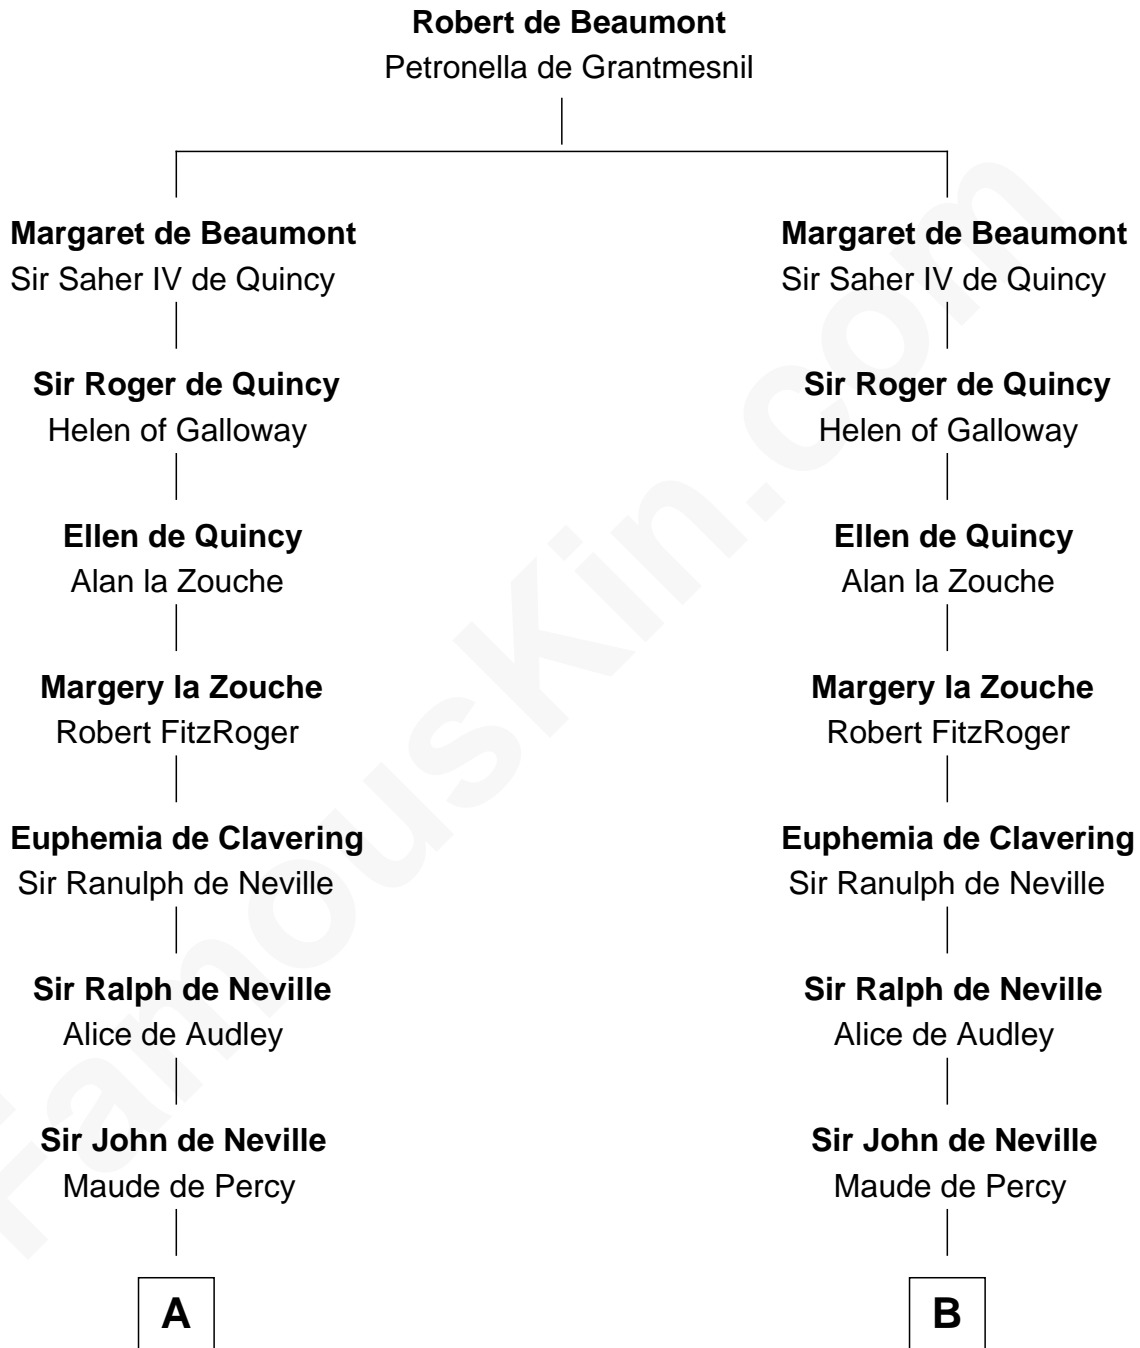

FamousKin.com

Relationship Chart of Lewis Carroll

Author of Alice in Wonderland

11th cousin 10 times removed of

King Henry VIII
King of England

C

—
Lucy Hoghton
Thomas Lutwidge

—
Henry Lutwidge
Jane Molyneux

—
Charles Lutwidge
Elizabeth Anne Dodgson

—
Frances Jane Lutwidge
Rev. Charles Dodgson

—
Lewis Carroll
Author of Alice in Wonderland

FamousKin.com