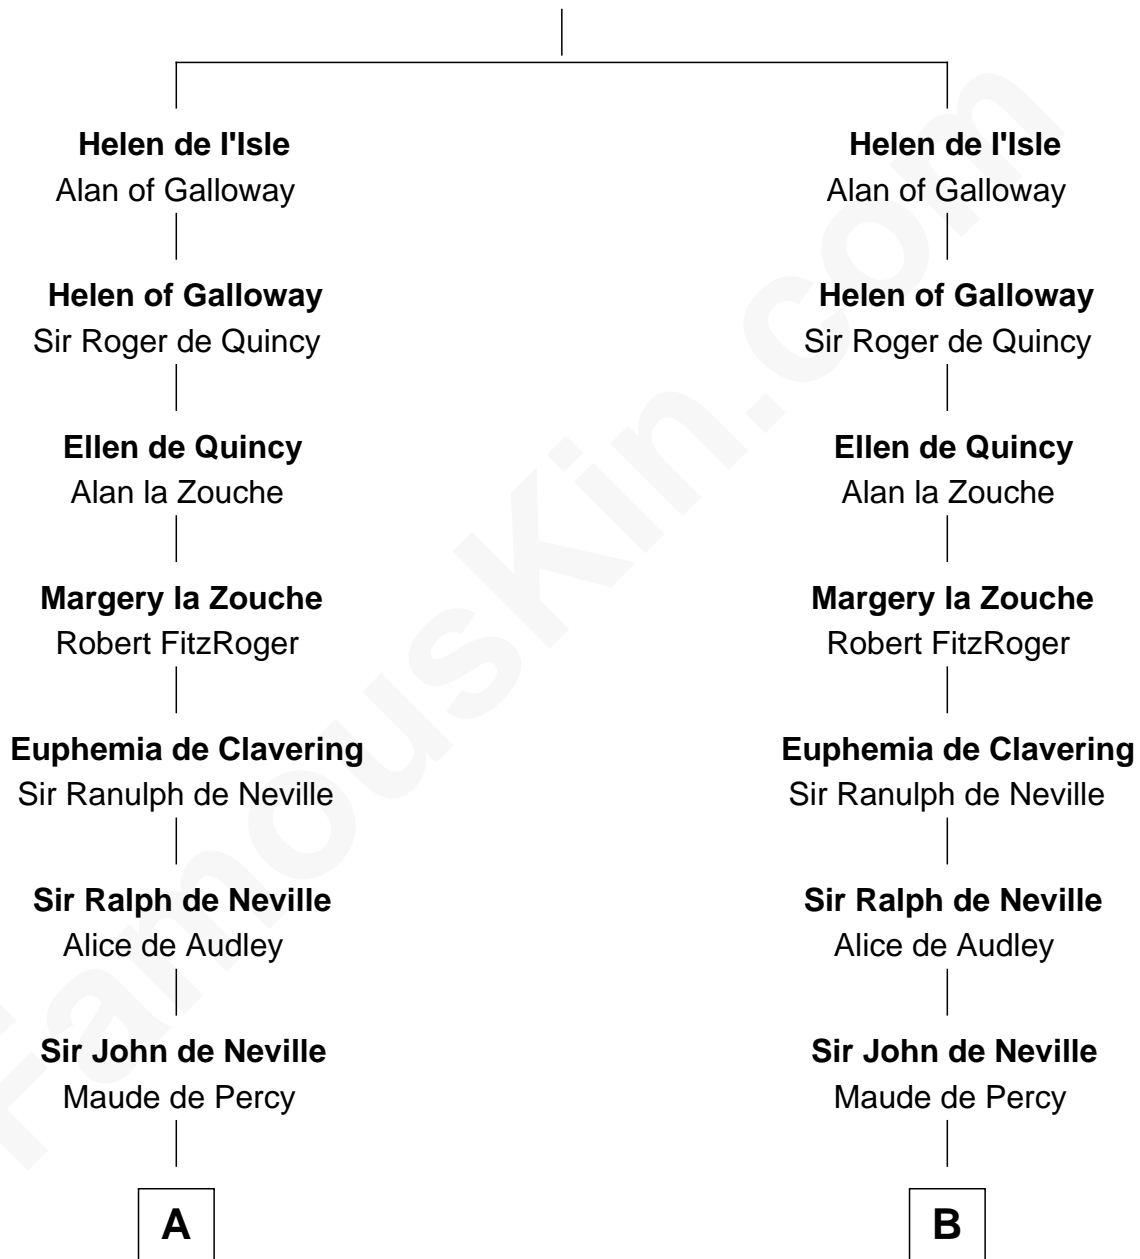

FamousKin.com

Relationship Chart of Lewis Carroll

Author of Alice in Wonderland

11th cousin 10 times removed of

King Henry VIII
King of England

Reginald de l'Isle
Fonia of Moray

C

—
Lucy Hoghton
Thomas Lutwidge

—
Henry Lutwidge
Jane Molyneux

—
Charles Lutwidge
Elizabeth Anne Dodgson

—
Frances Jane Lutwidge
Rev. Charles Dodgson

—
Lewis Carroll
Author of Alice in Wonderland

FamousKin.com