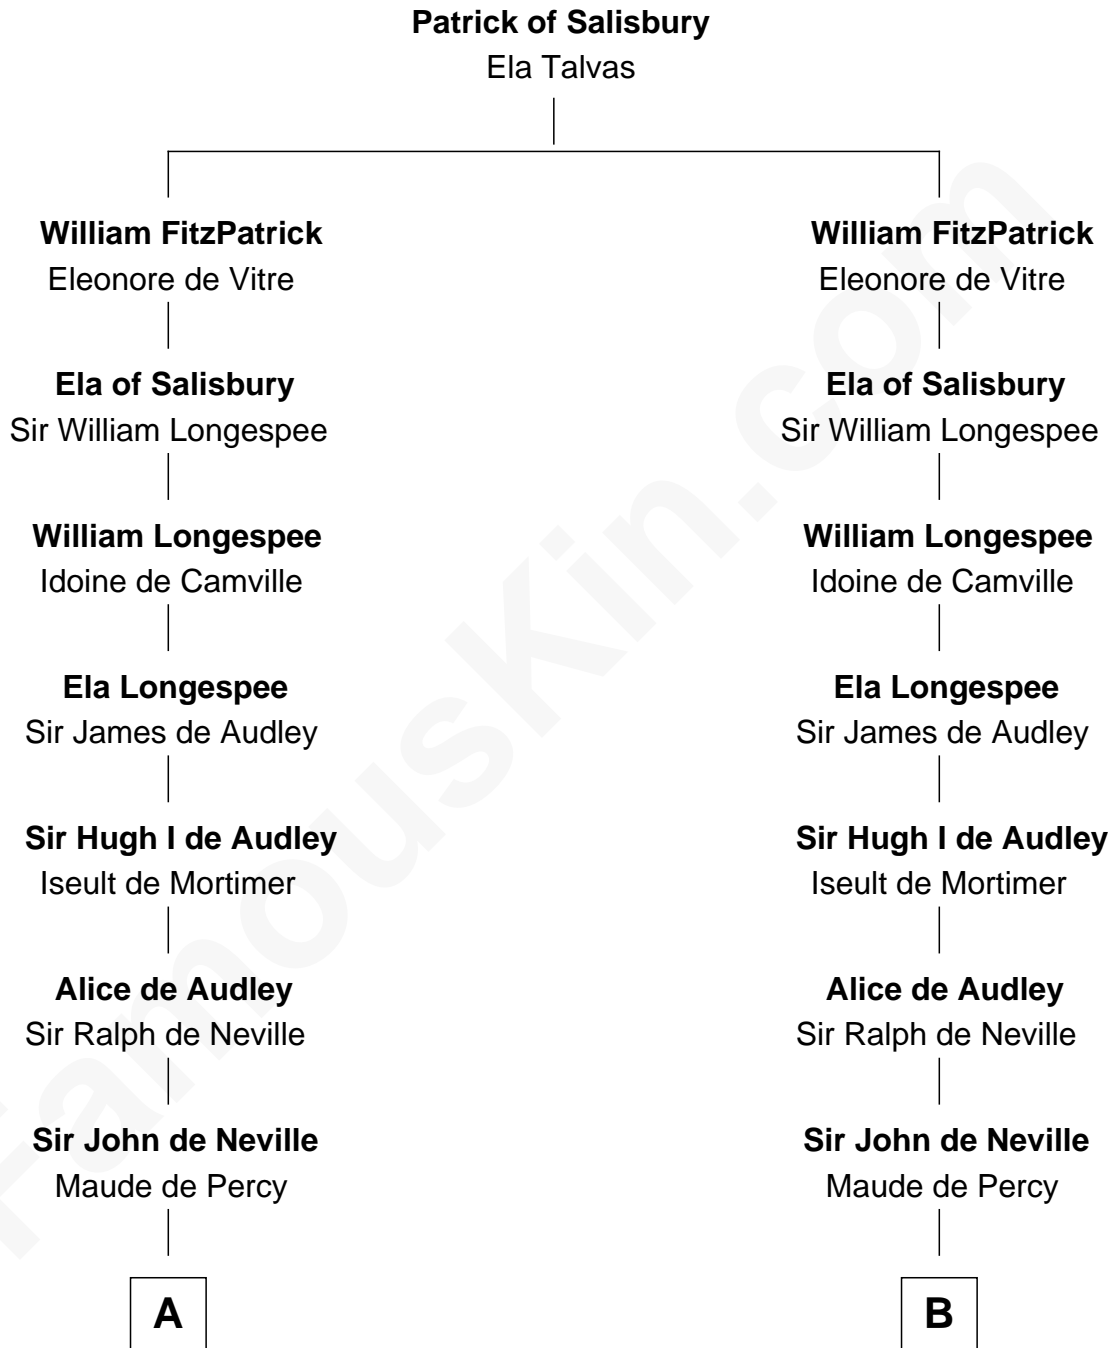

# FamousKin.com

## Relationship Chart of Lewis Carroll

*Author of Alice in Wonderland*

11th cousin 10 times removed of

**King Henry VIII**  
*King of England*

**C**

—  
**Lucy Hoghton**  
Thomas Lutwidge

—  
**Henry Lutwidge**  
Jane Molyneux

—  
**Charles Lutwidge**  
Elizabeth Anne Dodgson

—  
**Frances Jane Lutwidge**  
Rev. Charles Dodgson

—  
**Lewis Carroll**  
*Author of Alice in Wonderland*

FamousKin.com