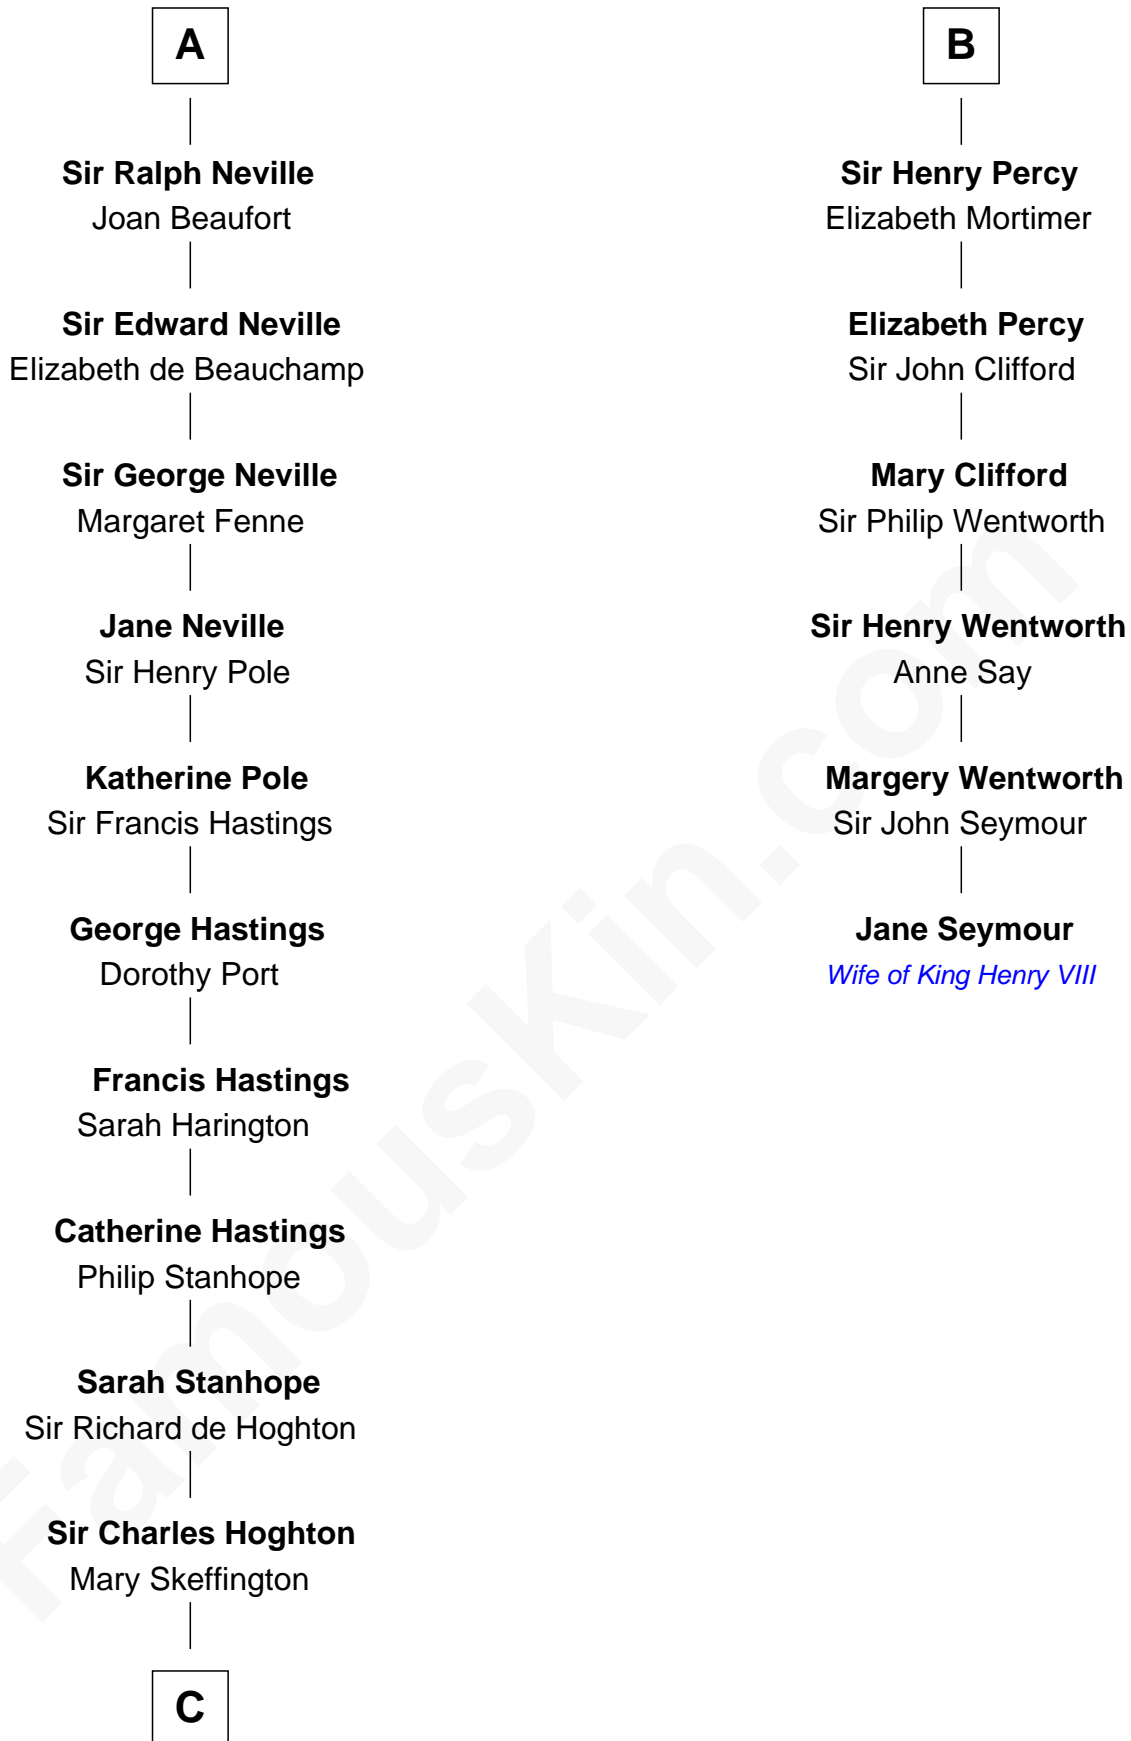

FamousKin.com

Relationship Chart of

Lewis Carroll

Author of Alice in Wonderland

12th cousin 9 times removed of

Jane Seymour

3rd Wife of King Henry VIII

Sir Roger FitzRichard

Alice de Vere

C

—
Lucy Houghton
Thomas Lutwidge

—
Henry Lutwidge
Jane Molyneux

—
Charles Lutwidge
Elizabeth Anne Dodgson

—
Frances Jane Lutwidge
Rev. Charles Dodgson

—
Lewis Carroll
Author of Alice in Wonderland