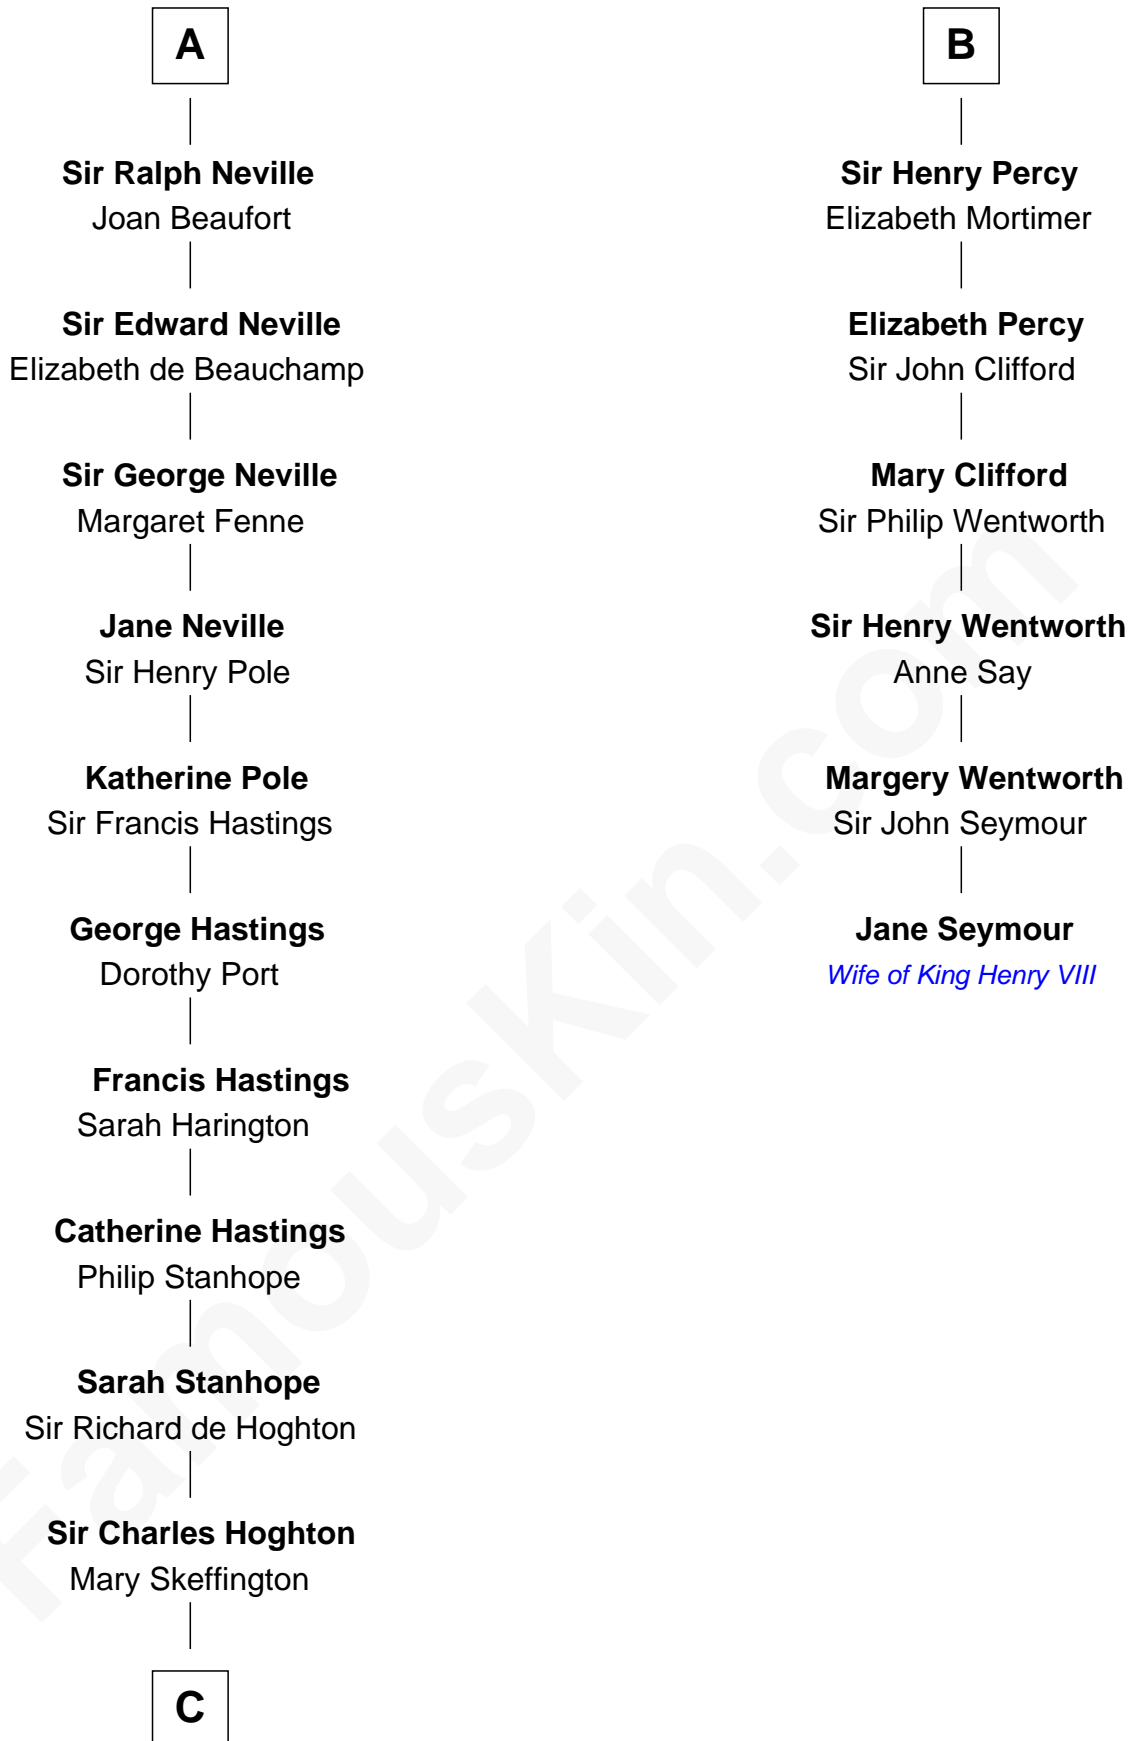

## Relationship Chart of

### Lewis Carroll

*Author of Alice in Wonderland*

12th cousin 9 times removed of

### Jane Seymour

*3rd Wife of King Henry VIII*

**William de Chesney**

-----

**C**

—  
**Lucy Houghton**  
Thomas Lutwidge

—  
**Henry Lutwidge**  
Jane Molyneux

—  
**Charles Lutwidge**  
Elizabeth Anne Dodgson

—  
**Frances Jane Lutwidge**  
Rev. Charles Dodgson

—  
**Lewis Carroll**  
*Author of Alice in Wonderland*

FamousKin.com