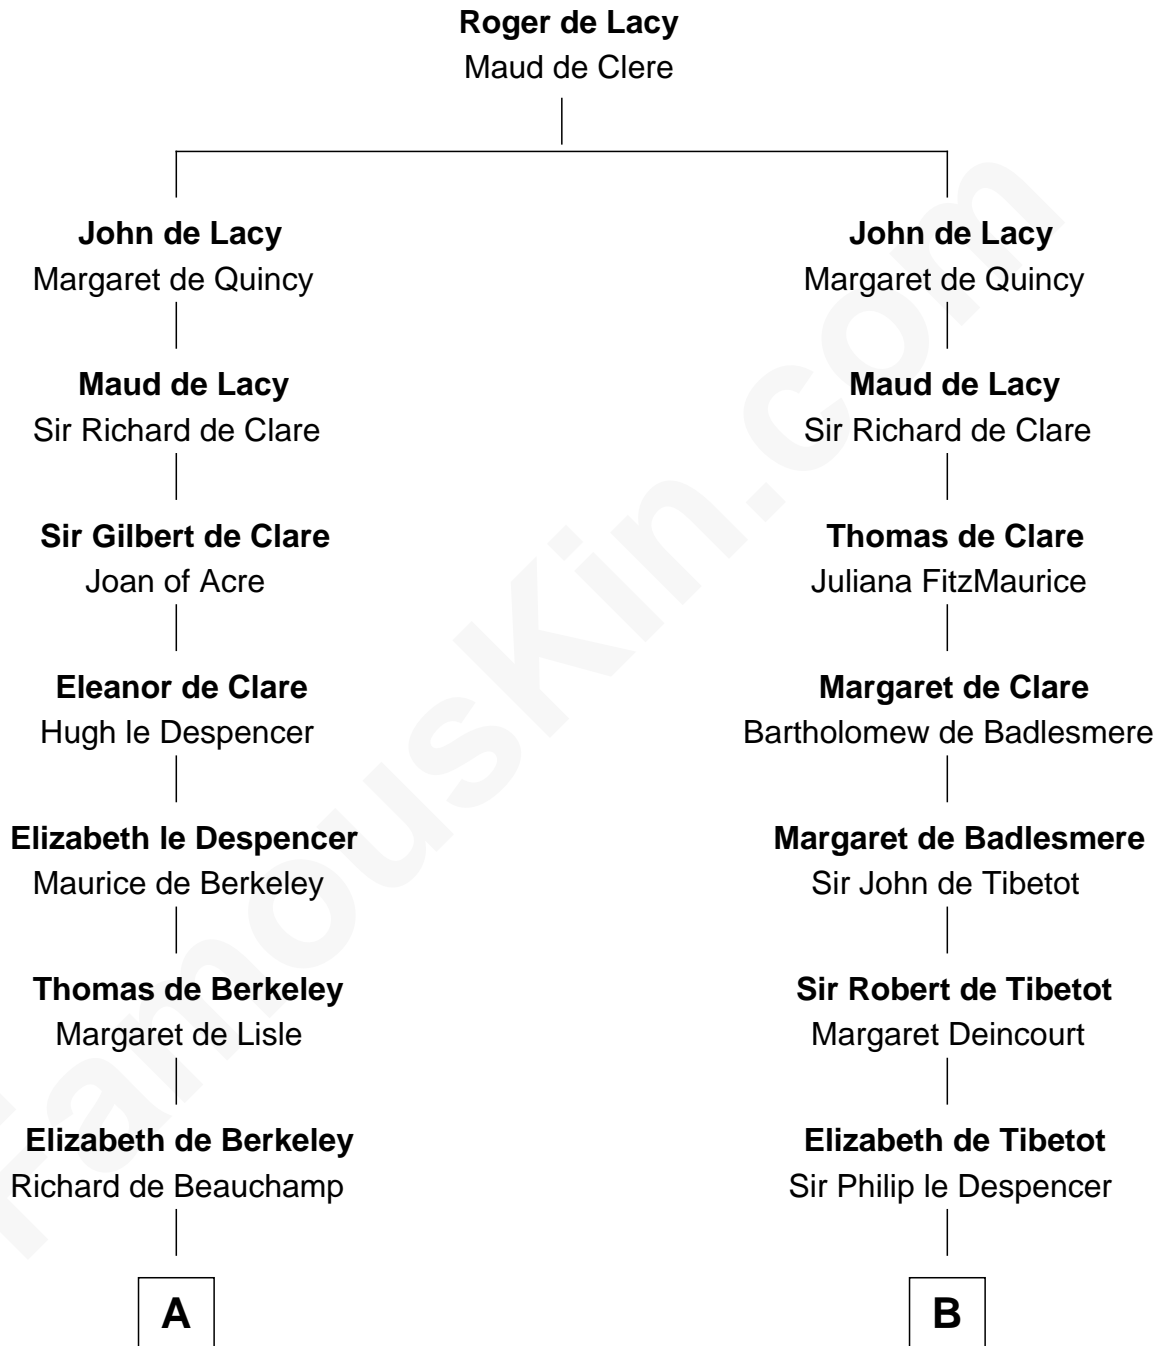

FamousKin.com

Relationship Chart of

Lewis Carroll

Author of Alice in Wonderland

11th cousin 10 times removed of

Jane Seymour

3rd Wife of King Henry VIII

C

—
Lucy Hoghton
Thomas Lutwidge

—
Henry Lutwidge
Jane Molyneux

—
Charles Lutwidge
Elizabeth Anne Dodgson

—
Frances Jane Lutwidge
Rev. Charles Dodgson

—
Lewis Carroll
Author of Alice in Wonderland

FamousKin.com