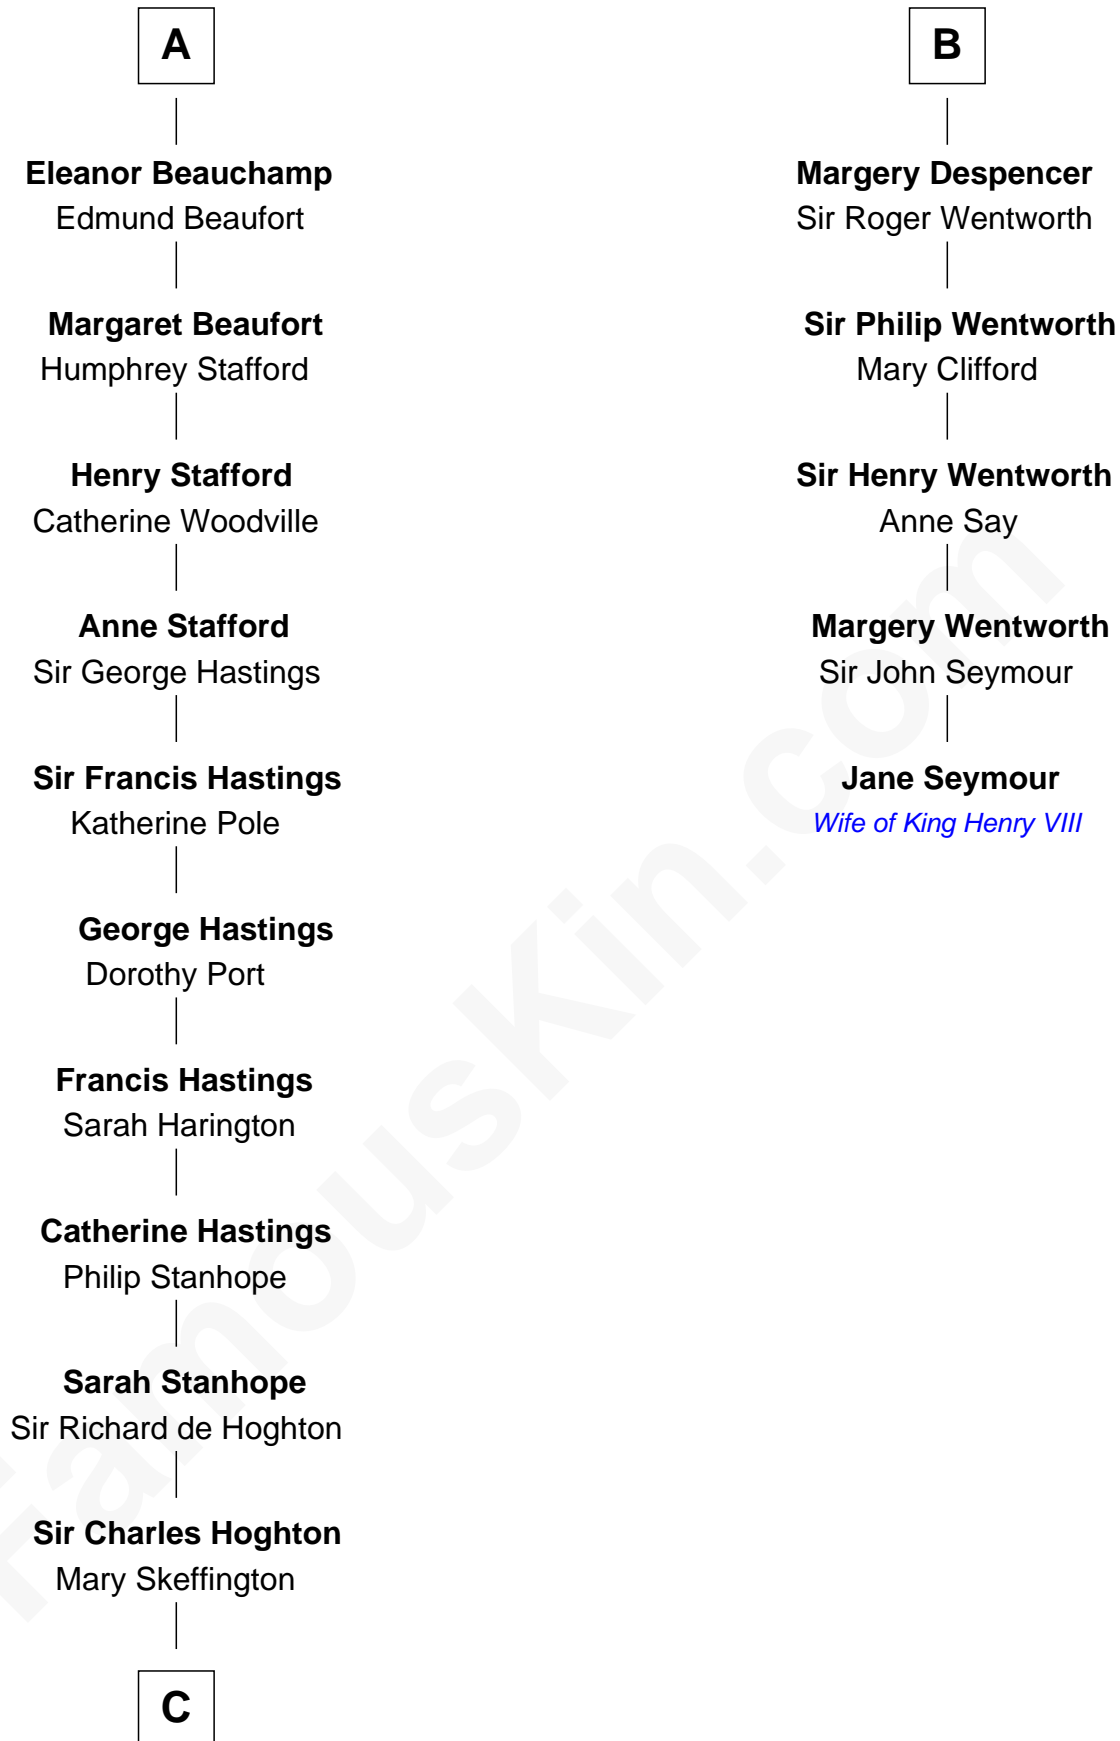

## Relationship Chart of

### Lewis Carroll

*Author of Alice in Wonderland*

11th cousin 10 times removed of

### Jane Seymour

*3rd Wife of King Henry VIII*

**C**

—  
**Lucy Hoghton**  
Thomas Lutwidge

—  
**Henry Lutwidge**  
Jane Molyneux

—  
**Charles Lutwidge**  
Elizabeth Anne Dodgson

—  
**Frances Jane Lutwidge**  
Rev. Charles Dodgson