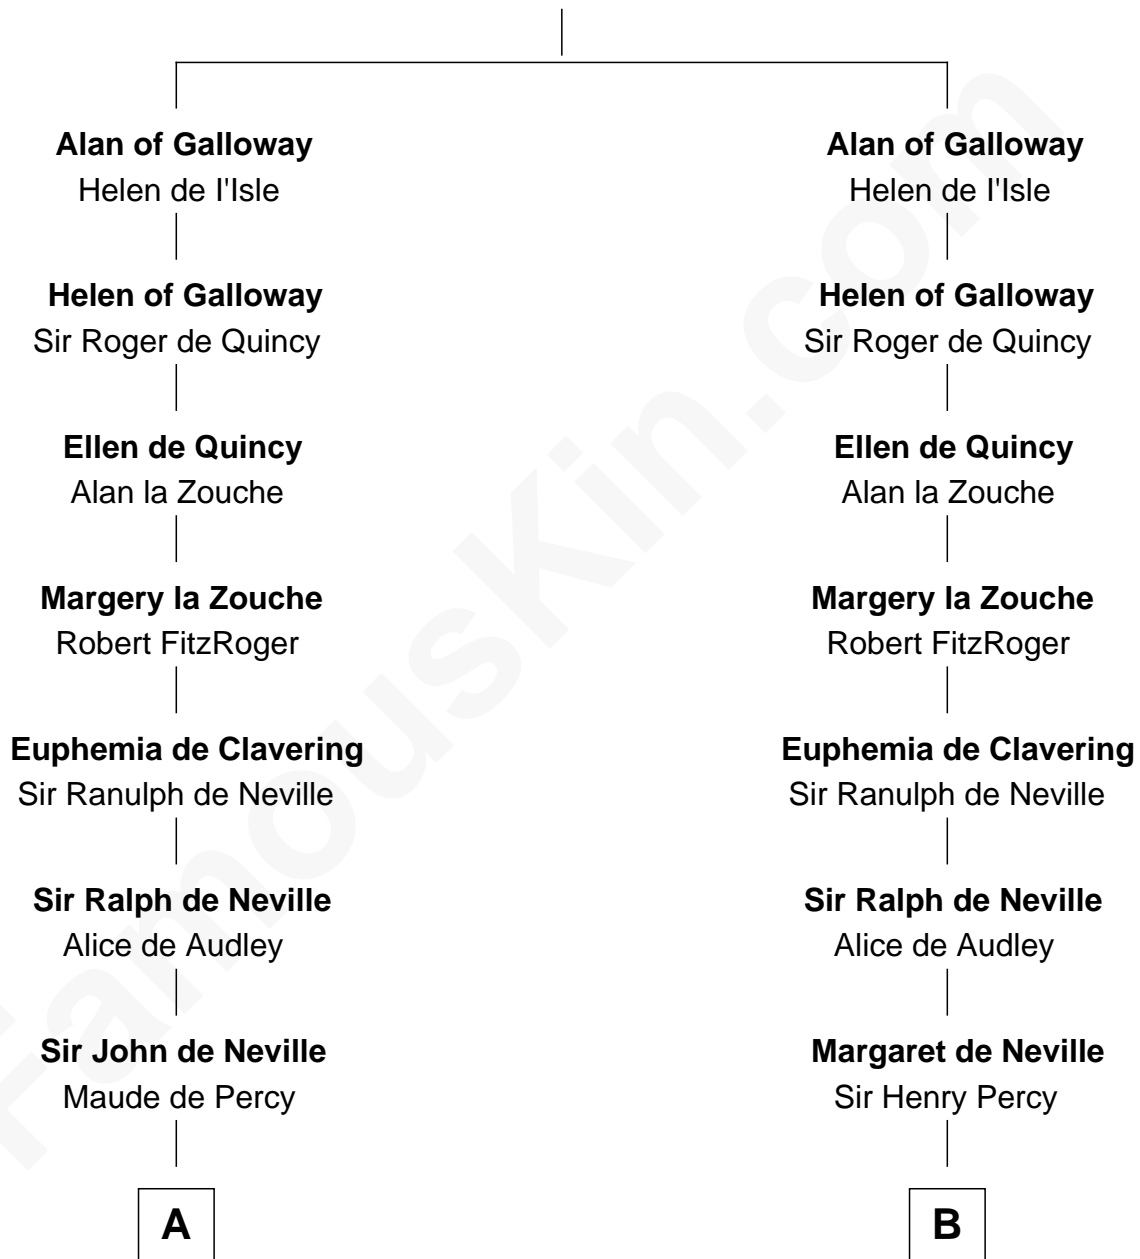

## Relationship Chart of

### Lewis Carroll

*Author of Alice in Wonderland*

12th cousin 9 times removed of

### Jane Seymour

*3rd Wife of King Henry VIII*

**Roland of Galloway**

Helena de Morville

**C**

—  
**Lucy Hoghton**  
Thomas Lutwidge

—  
**Henry Lutwidge**  
Jane Molyneux

—  
**Charles Lutwidge**  
Elizabeth Anne Dodgson