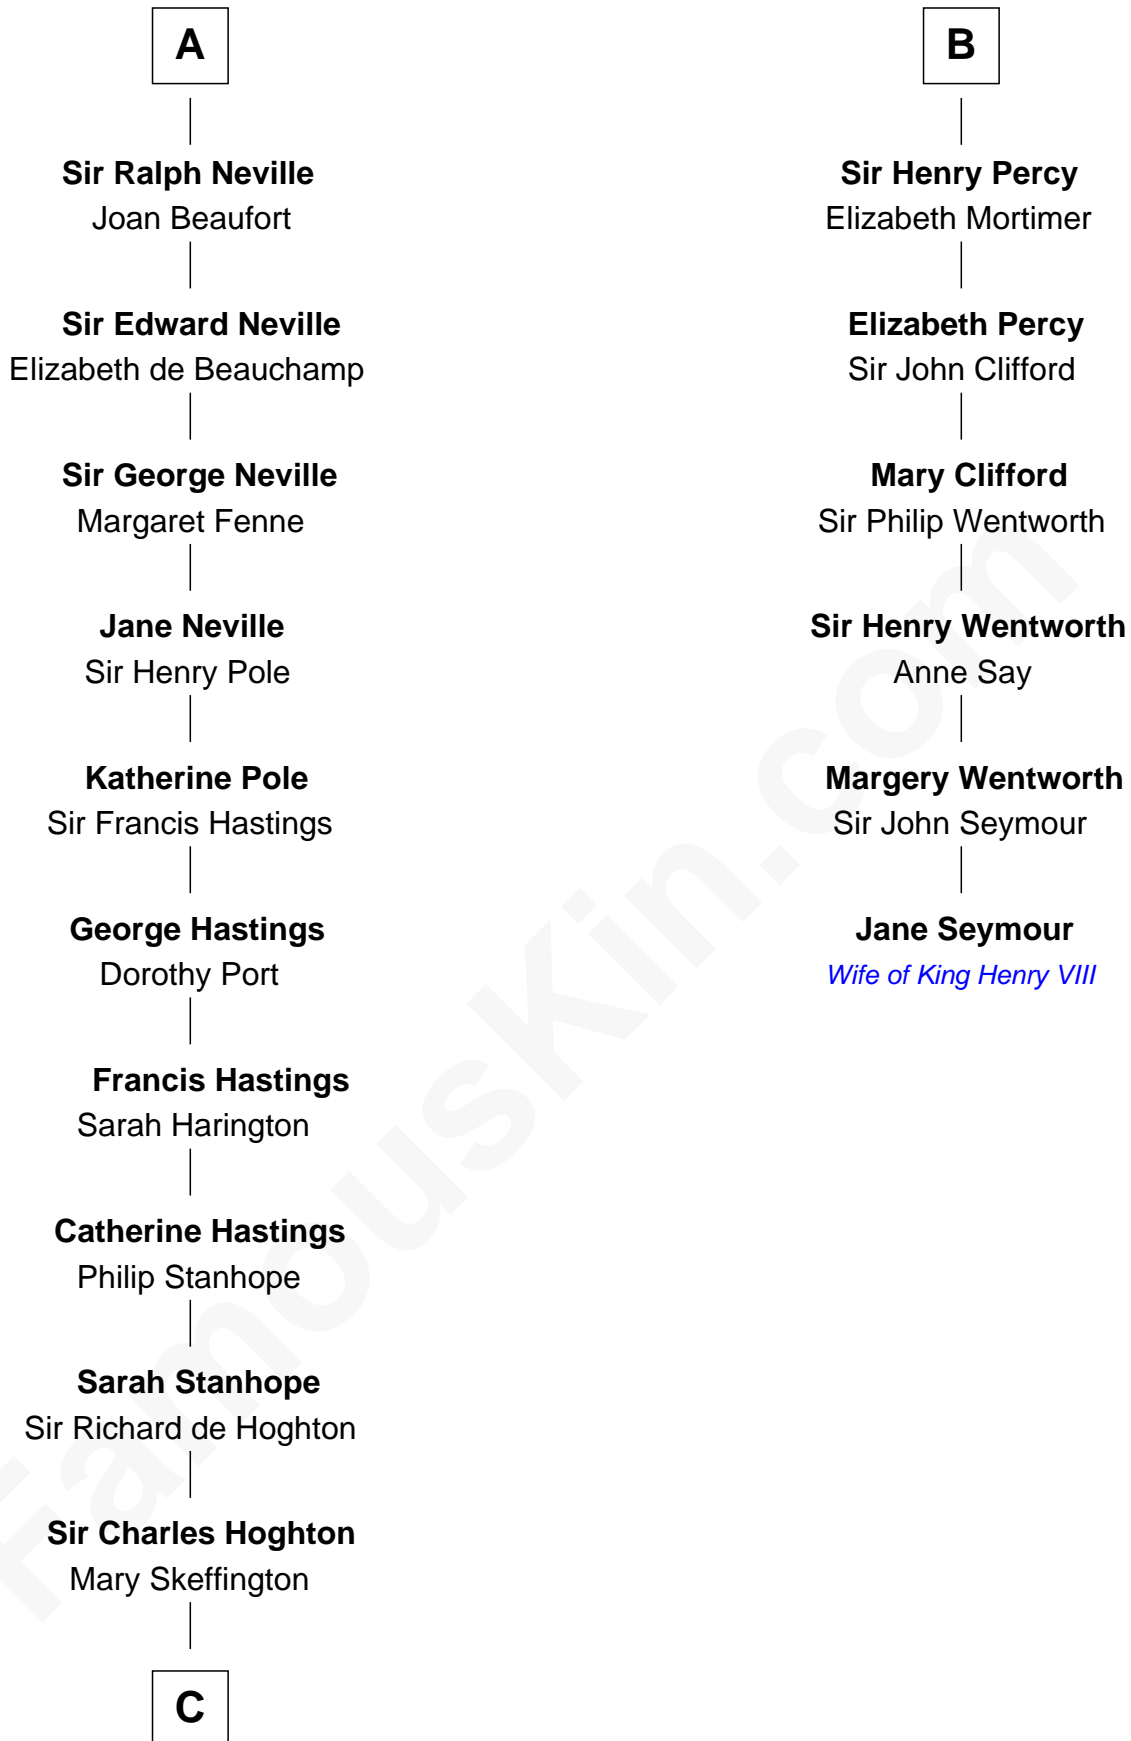

## Relationship Chart of

### Lewis Carroll

*Author of Alice in Wonderland*

12th cousin 9 times removed of

### Jane Seymour

*3rd Wife of King Henry VIII*

**Roland of Galloway**

Helena de Morville

**C**

—  
**Lucy Hoghton**  
Thomas Lutwidge

—  
**Henry Lutwidge**  
Jane Molyneux

—  
**Charles Lutwidge**  
Elizabeth Anne Dodgson

—  
**Frances Jane Lutwidge**  
Rev. Charles Dodgson

—  
**Lewis Carroll**  
*Author of Alice in Wonderland*