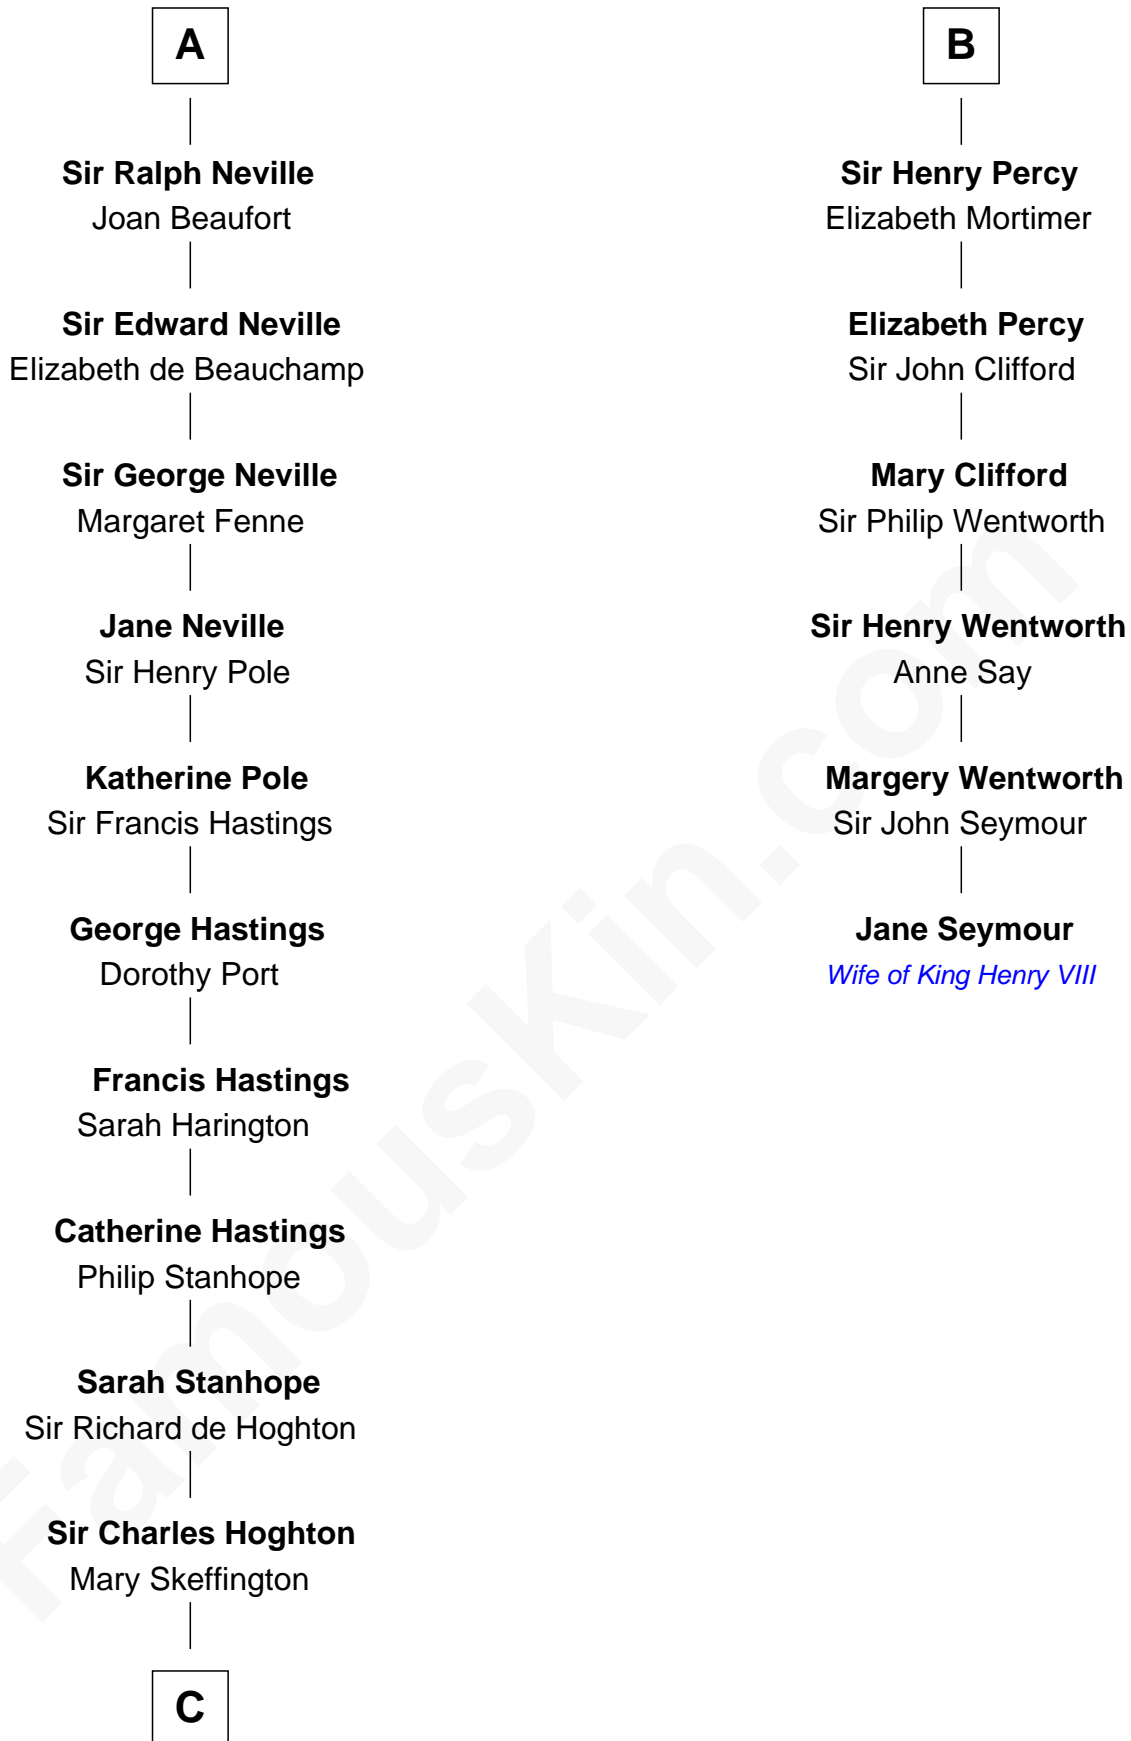

## Relationship Chart of

### Lewis Carroll

*Author of Alice in Wonderland*

12th cousin 9 times removed of

### Jane Seymour

*3rd Wife of King Henry VIII*

**Alfonso IX, King of Leon**  
Berengaria of Castile

**C**

—  
**Lucy Hoghton**  
Thomas Lutwidge

—  
**Henry Lutwidge**  
Jane Molyneux

—  
**Charles Lutwidge**  
Elizabeth Anne Dodgson