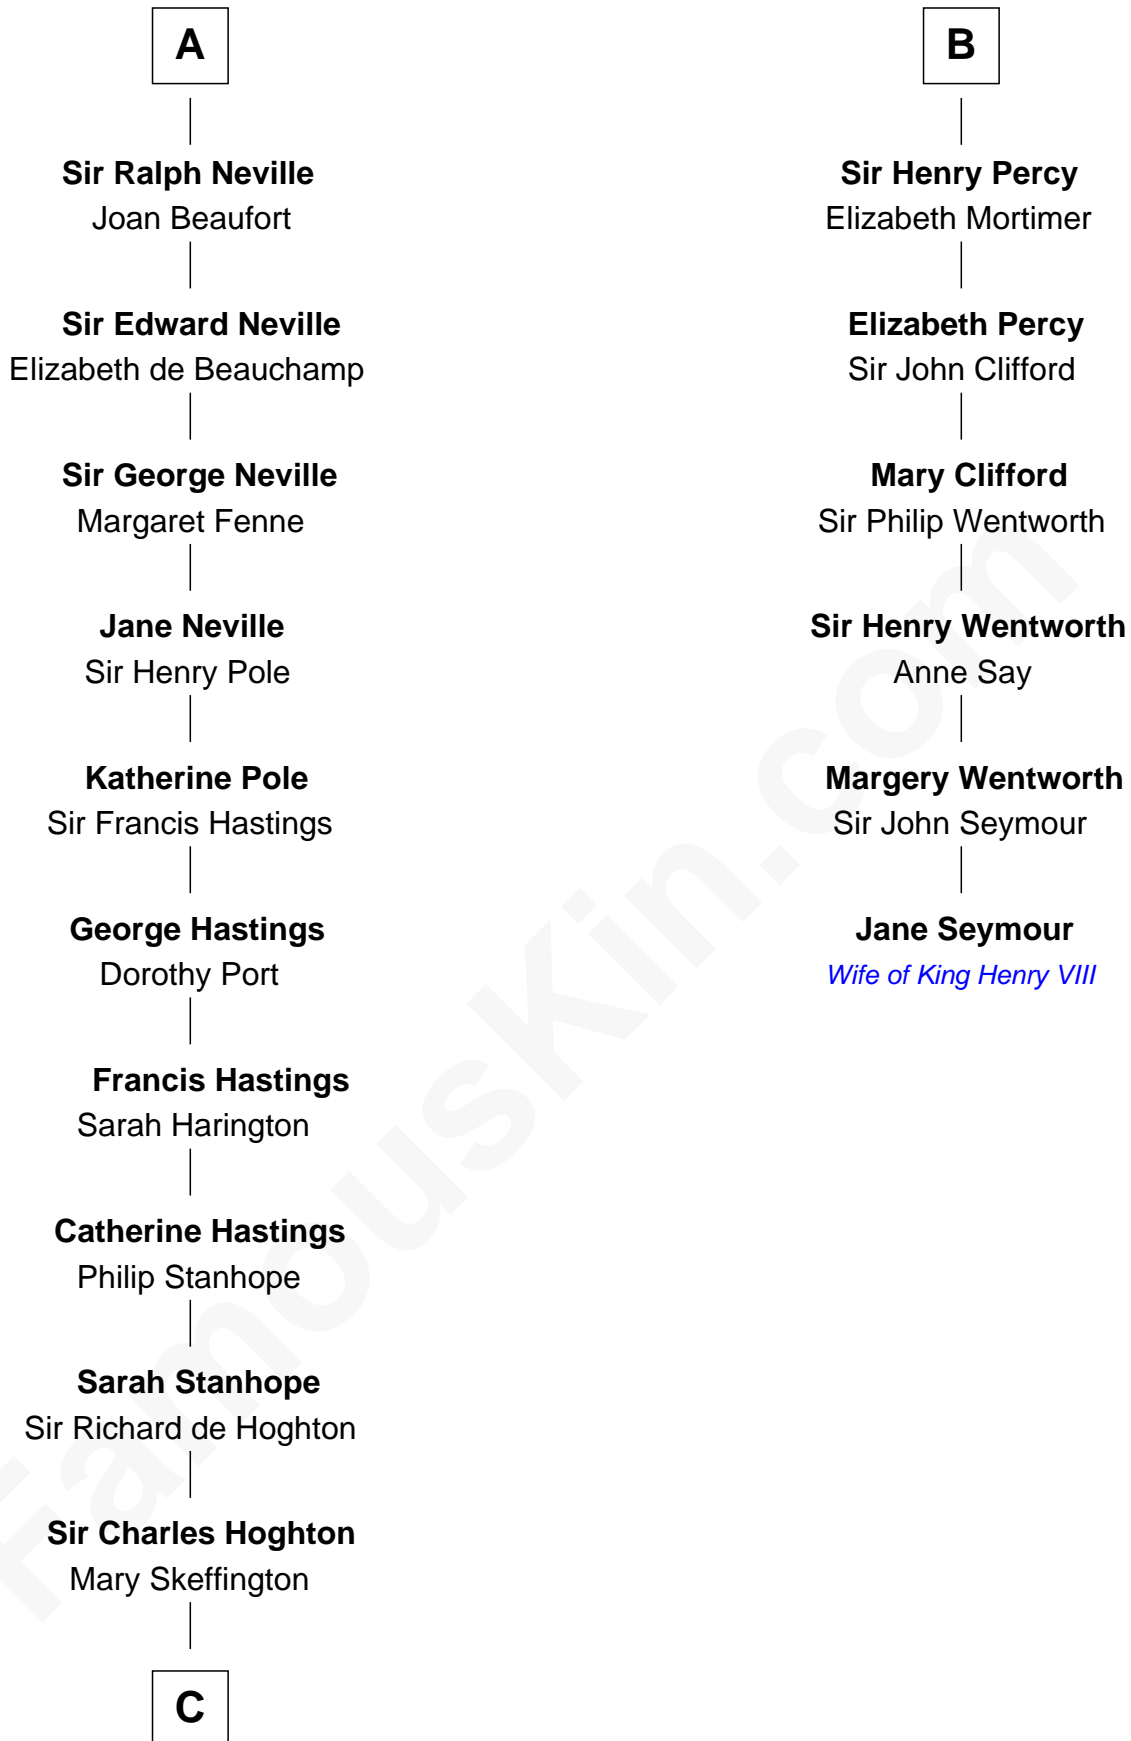

FamousKin.com

Relationship Chart of Lewis Carroll

Author of Alice in Wonderland

12th cousin 9 times removed of

Jane Seymour

3rd Wife of King Henry VIII

Reginald de l'Isle

Fonia of Moray

C

—
Lucy Hoghton
Thomas Lutwidge

—
Henry Lutwidge
Jane Molyneux

—
Charles Lutwidge
Elizabeth Anne Dodgson

—
Frances Jane Lutwidge
Rev. Charles Dodgson

—
Lewis Carroll
Author of Alice in Wonderland

FamousKin.com