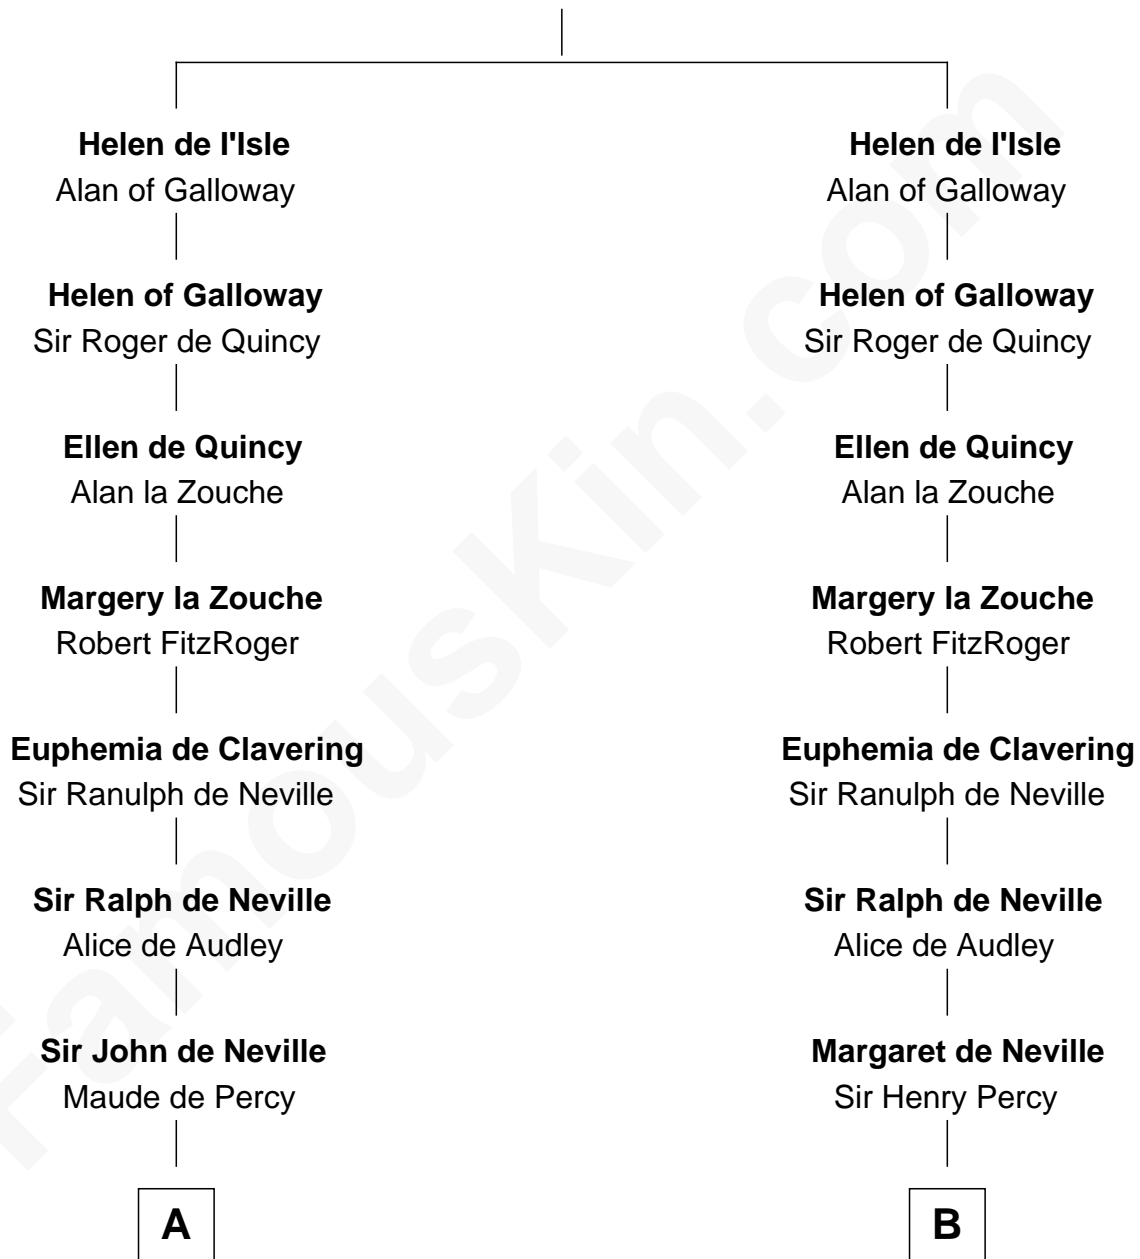

FamousKin.com

Relationship Chart of Lewis Carroll

Author of Alice in Wonderland

12th cousin 9 times removed of

Jane Seymour

3rd Wife of King Henry VIII

Reginald de l'Isle

Fonia of Moray

C

—
Lucy Hoghton
Thomas Lutwidge

—
Henry Lutwidge
Jane Molyneux

—
Charles Lutwidge
Elizabeth Anne Dodgson

—
Frances Jane Lutwidge
Rev. Charles Dodgson

—
Lewis Carroll
Author of Alice in Wonderland

FamousKin.com