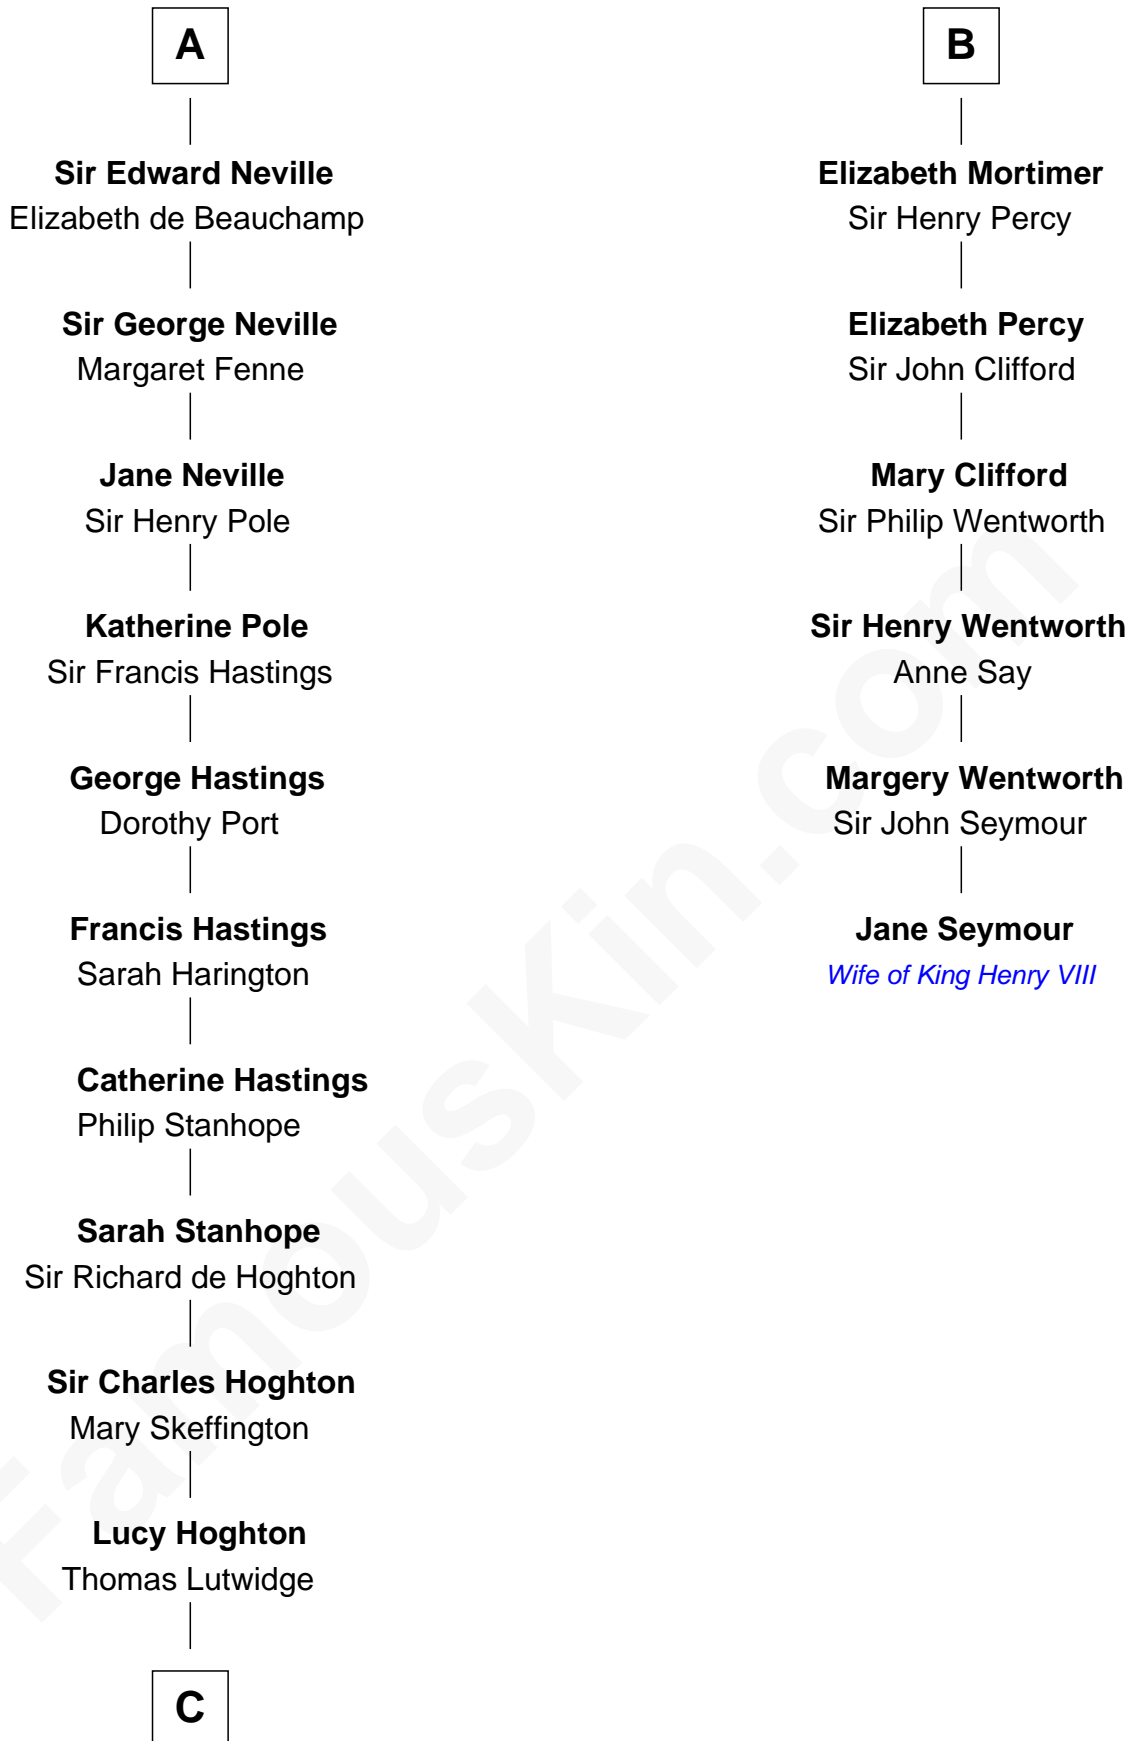

FamousKin.com

Relationship Chart of

Lewis Carroll

Author of Alice in Wonderland

12th cousin 8 times removed of

Jane Seymour

3rd Wife of King Henry VIII

Pedro II, King of Aragon

Edward II, King of England

Edward III, King of England

Philippa of Hainault

John of Gaunt

Katherine Roet

Joan Beaufort

Sir Ralph Neville

A

James I, King of Aragon

Yolanda of Hungary

Isabella of Aragon

Philip III, King of France

King Philip IV of France

Joan of Navarre

Isabella of France

Edward II, King of England

Edward III, King of England

Philippa of Hainault

Lionel of Antwerp

Elizabeth de Burgh

Philippa Plantagenet

Edmund Mortimer

B

C