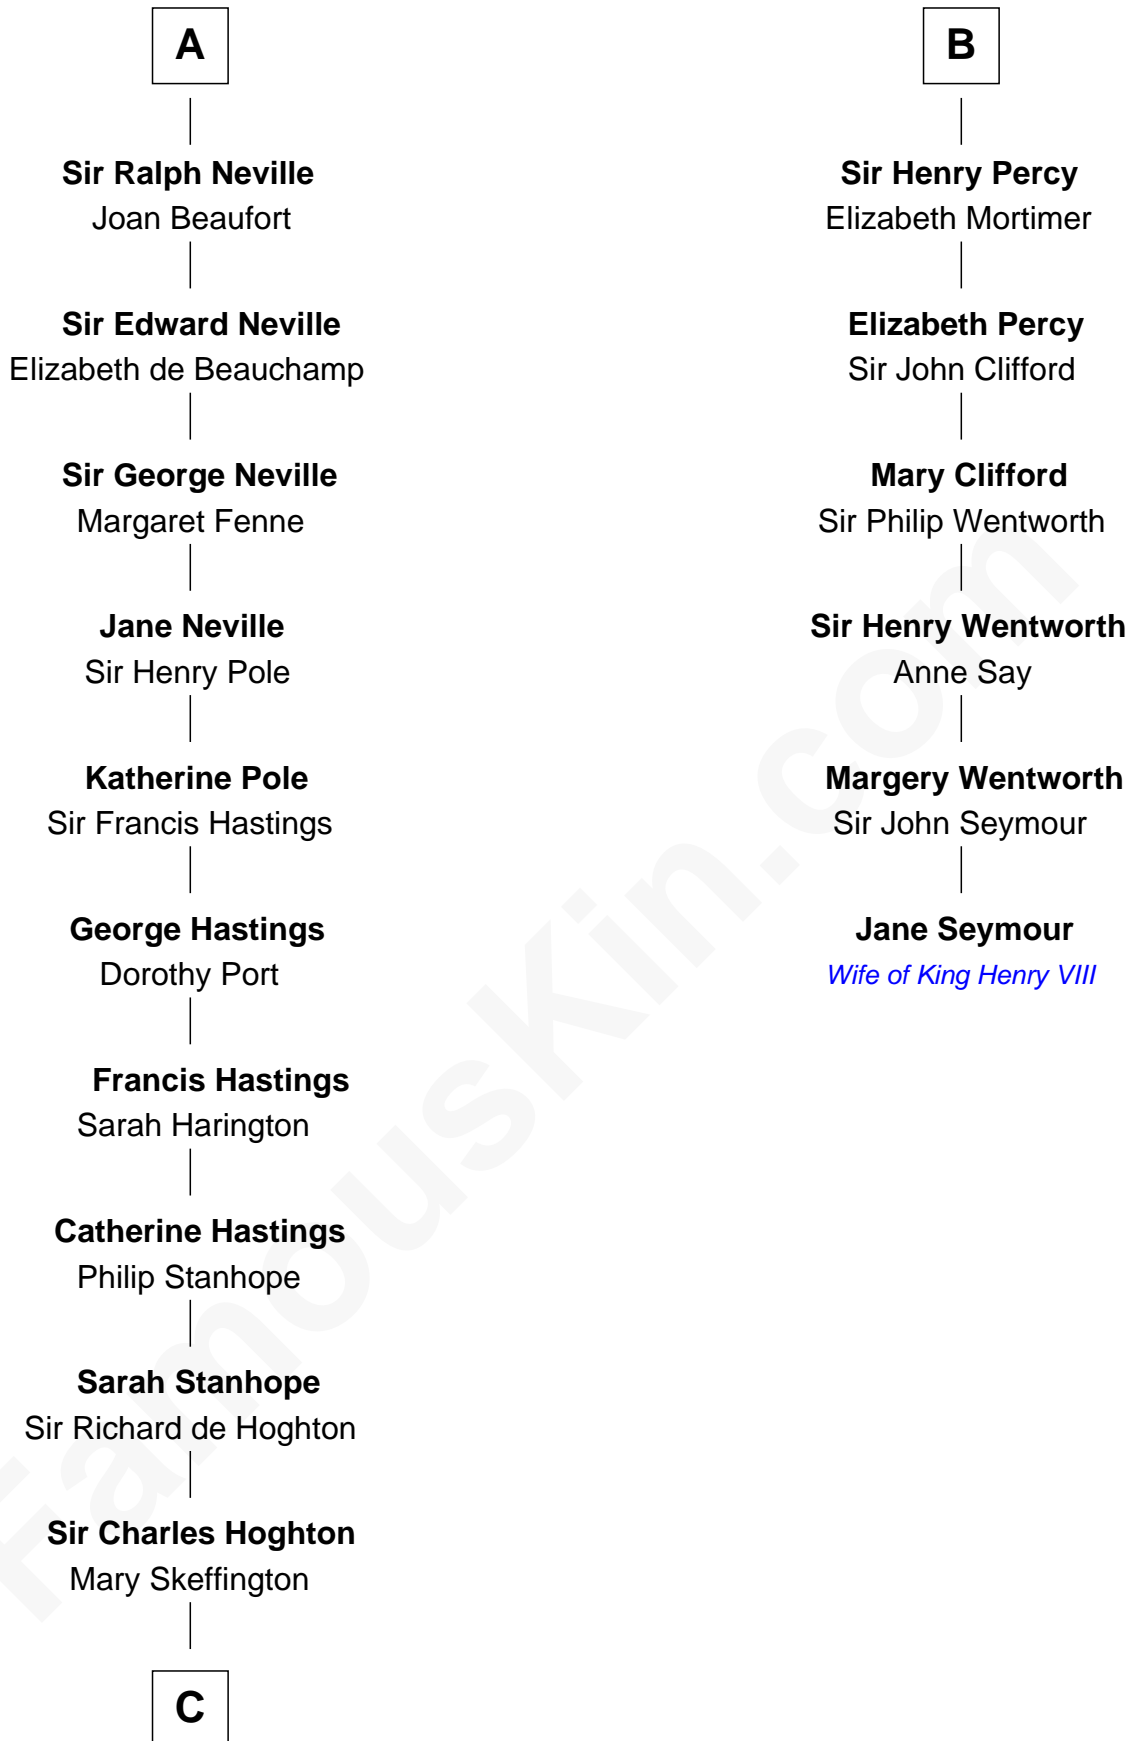

FamousKin.com

Relationship Chart of

Lewis Carroll

Author of Alice in Wonderland

12th cousin 9 times removed of

Jane Seymour

3rd Wife of King Henry VIII

C

—
Lucy Hoghton
Thomas Lutwidge

—
Henry Lutwidge
Jane Molyneux

—
Charles Lutwidge
Elizabeth Anne Dodgson

—
Frances Jane Lutwidge
Rev. Charles Dodgson

—
Lewis Carroll
Author of Alice in Wonderland

FamousKin.com