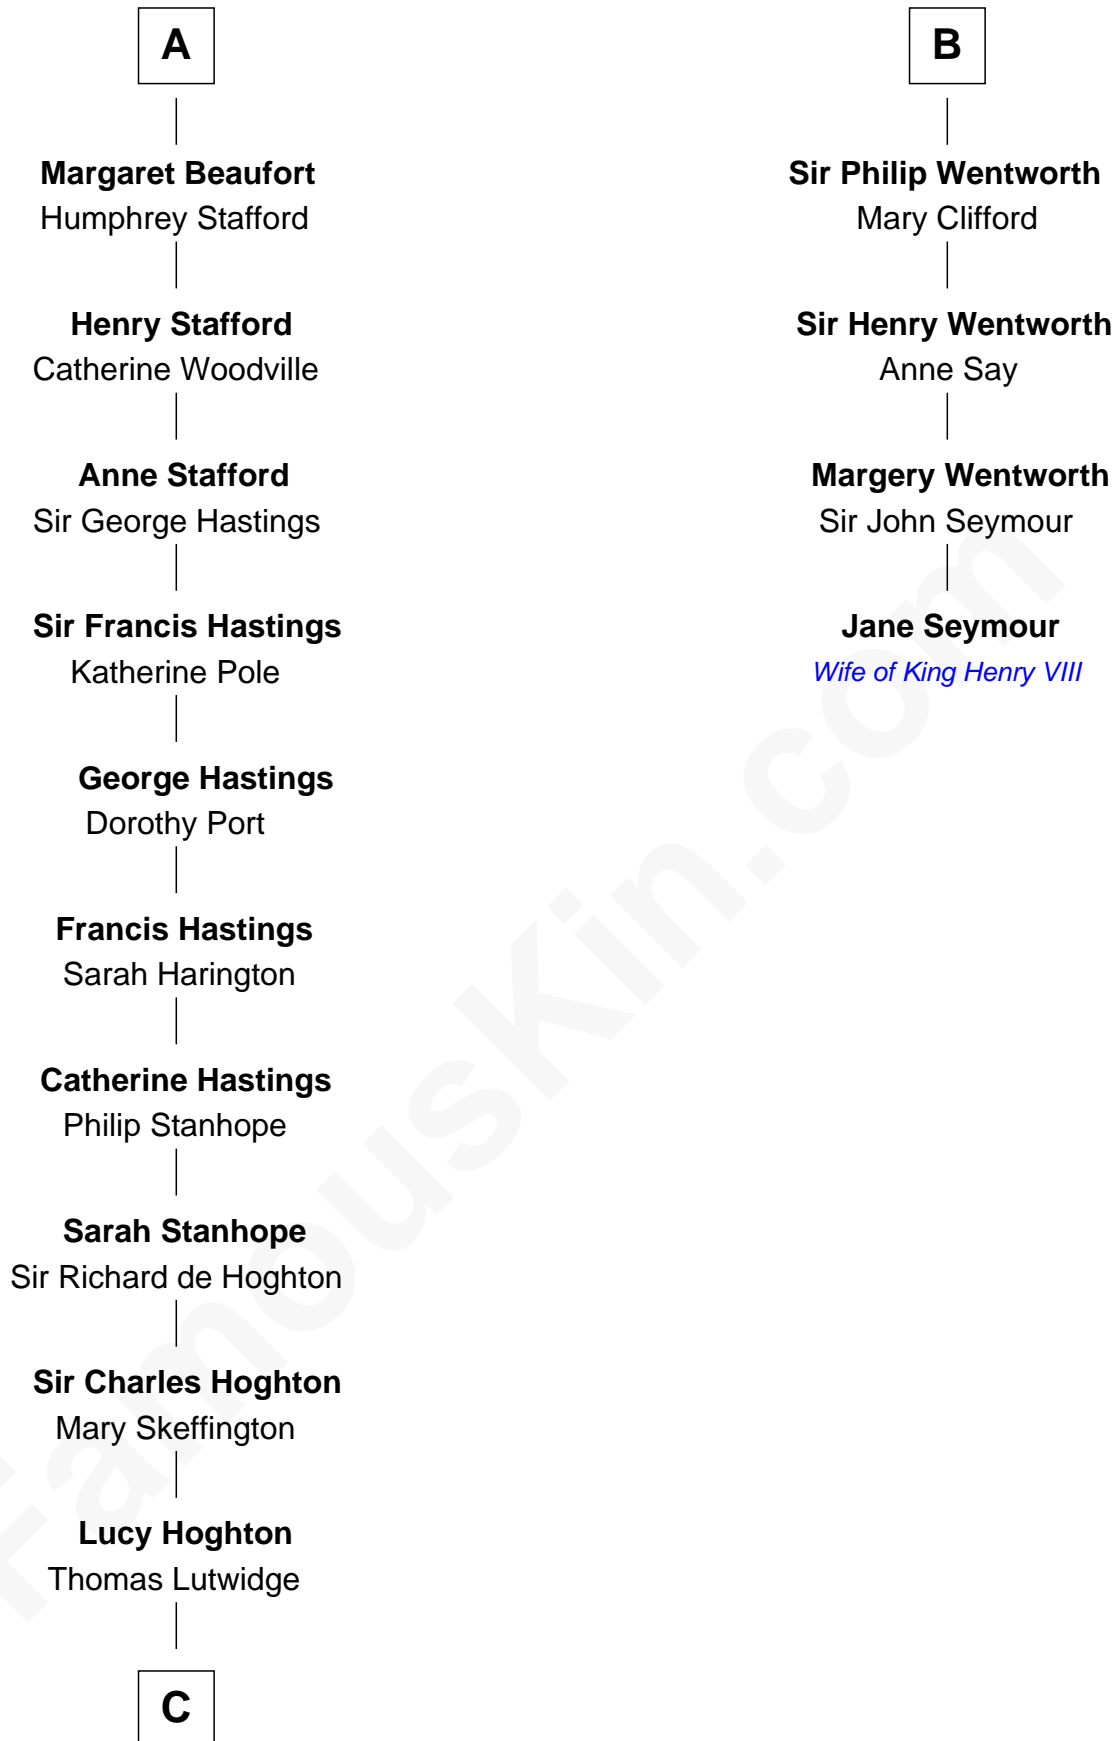

FamousKin.com

Relationship Chart of

Lewis Carroll

Author of Alice in Wonderland

10th cousin 10 times removed of

Jane Seymour

3rd Wife of King Henry VIII

Sir William de Ferrers

Thomas de Berkeley
Margaret de Mortimer

John Deincourt

Maurice de Berkeley
Elizabeth le Despencer

Sir William Deincourt
Milicent la Zouche

Thomas de Berkeley
Margaret de Lisle

Margaret Deincourt
Sir Robert de Tibetot

Elizabeth de Berkeley
Richard de Beauchamp

Elizabeth de Tibetot
Sir Philip le Despencer

Eleanor Beauchamp
Edmund Beaufort

Margery Despencer
Sir Roger Wentworth

A

B

C

Henry Lutwidge