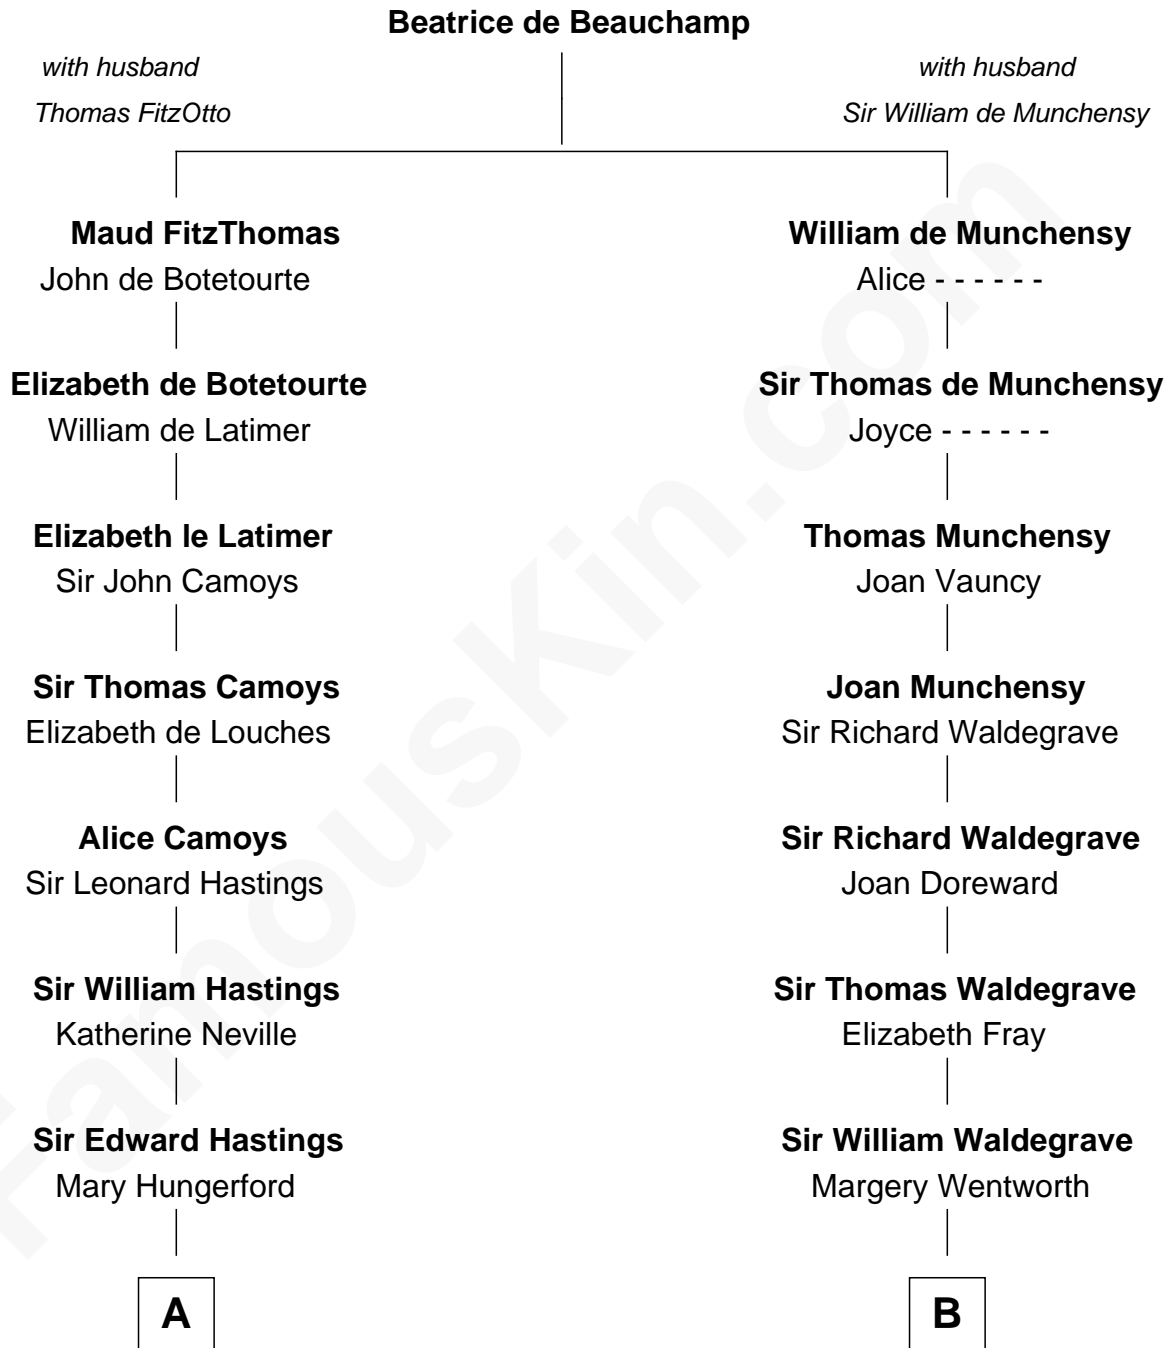

FamousKin.com

Relationship Chart of

Lewis Carroll

Author of Alice in Wonderland

18th cousin 3 times removed of

Benedict Cumberbatch

Movie, Television and Stage Actor

C

Frances Jane Lutwidge

Rev. Charles Dodgson

Lewis Carroll

Author of Alice in Wonderland

D

Robert William Cumberbatch

Louisa Grace Hanson

Henry Alfred Cumberbatch