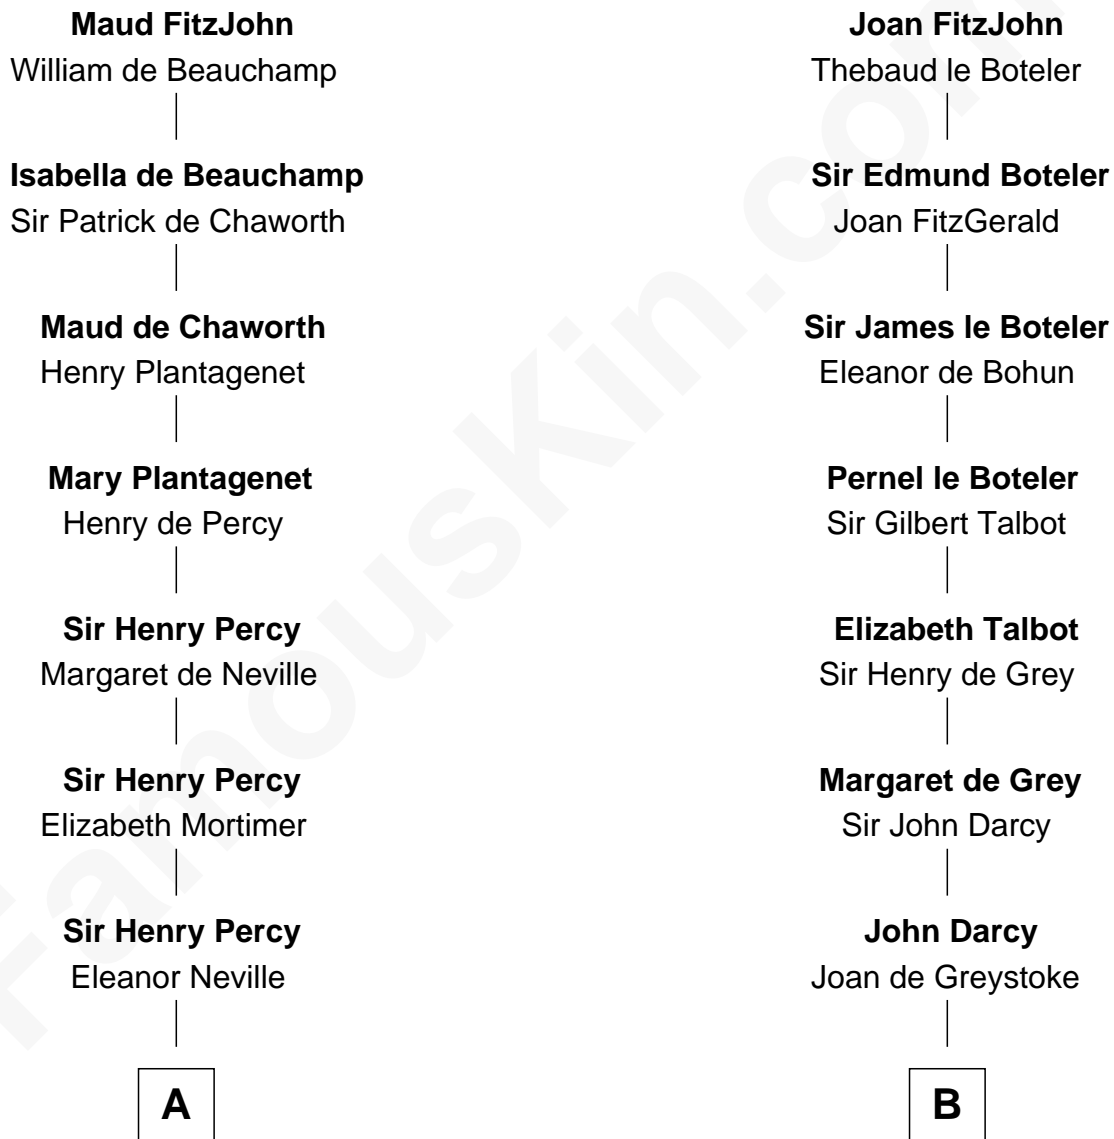

# FamousKin.com Relationship Chart of

**Lewis Carroll**

*Author of Alice in Wonderland*

20th cousin of

**Sir Arthur Conan Doyle**

*Author, "Sherlock Holmes"*

**Sir John FitzGeoffrey**

Isabel le Bigod