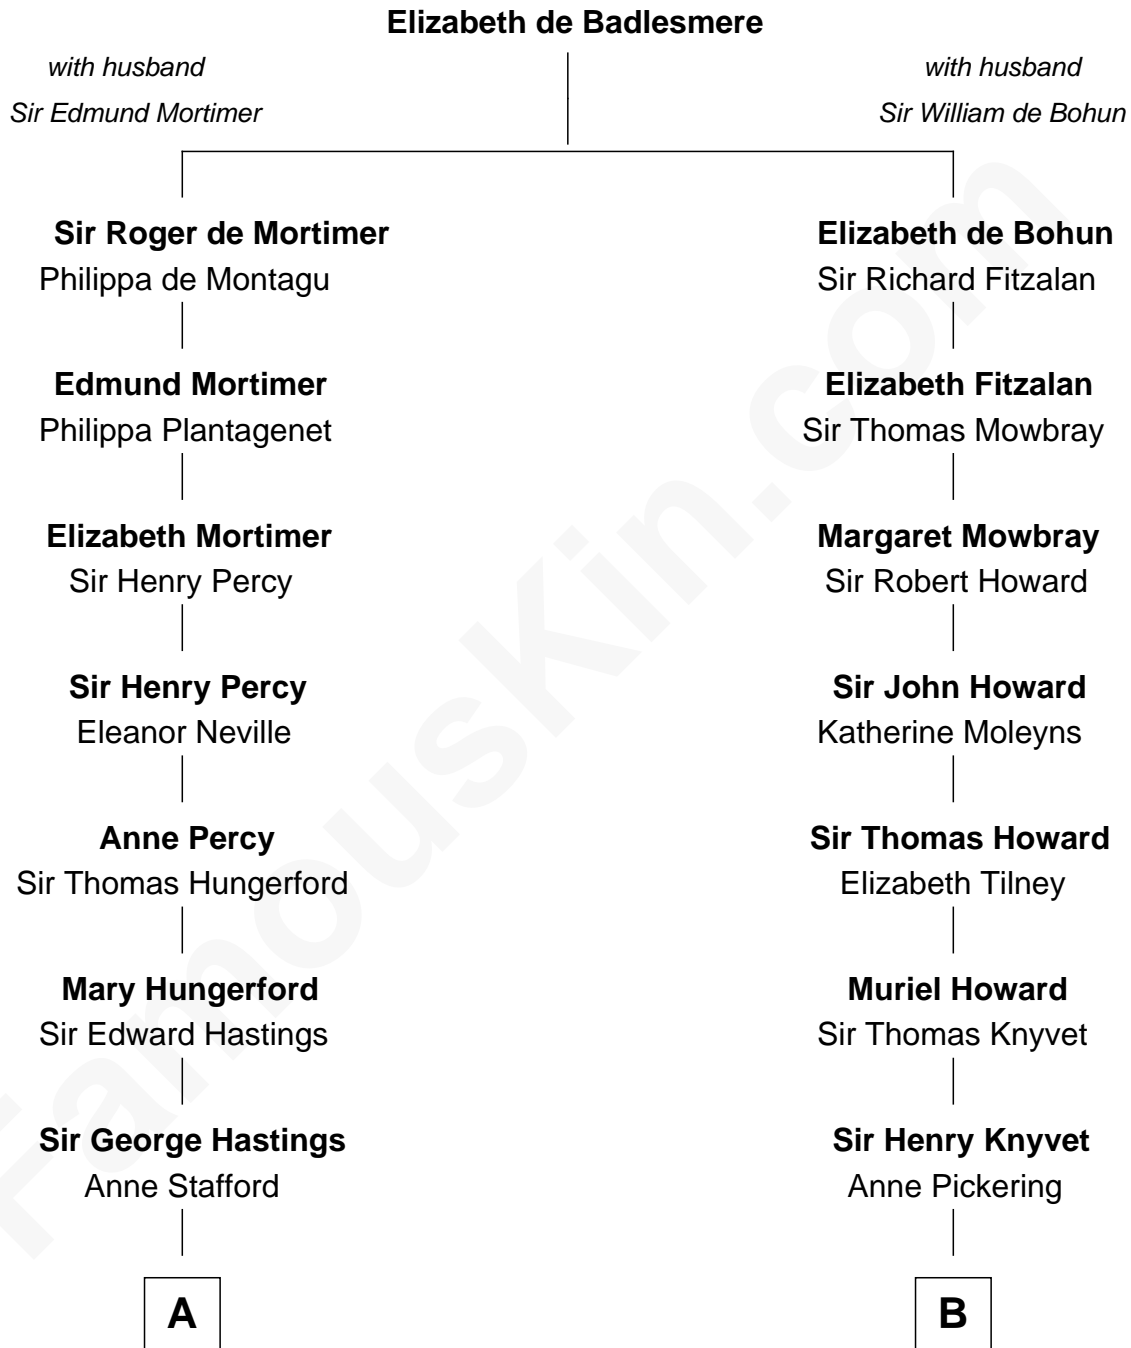

FamousKin.com

Relationship Chart of

Lewis Carroll

Author of Alice in Wonderland

17th cousin 2 times removed of

Tilda Swinton

Movie Actress

C

Mariora Beatrice Evelyn Rochfort Alers-Hankey

Alan Henry Campbell Swinton

Sir John Swinton

Judith Balfour Killen

Tilda Swinton

Movie Actress

FamousKin.com