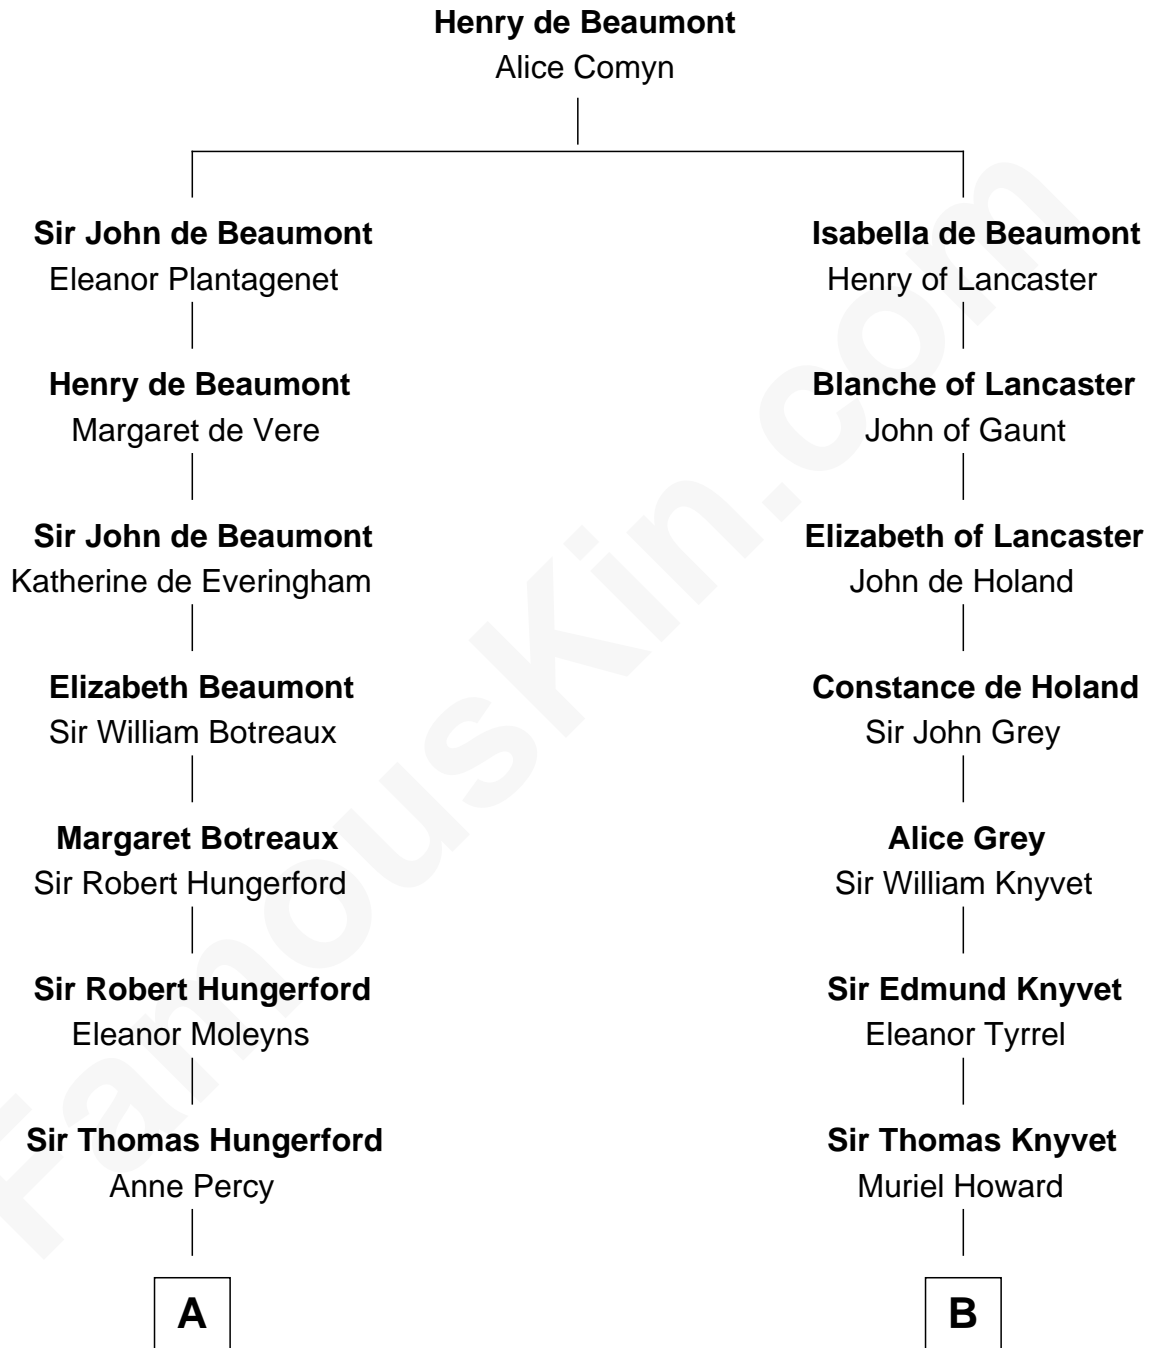

FamousKin.com Relationship Chart of

Lewis Carroll

Author of Alice in Wonderland

19th cousin 1 time removed of

Tilda Swinton

Movie Actress

C

Charles Lutwidge
Elizabeth Anne Dodgson

Frances Jane Lutwidge
Rev. Charles Dodgson

Lewis Carroll
Author of Alice in Wonderland

D

Gertrude Clare Fetherstonhaugh
Cecil George Herbert Alers-Hankey

Mariora Beatrice Evelyn Rochfort Alers-Hankey
Alan Henry Campbell Swinton