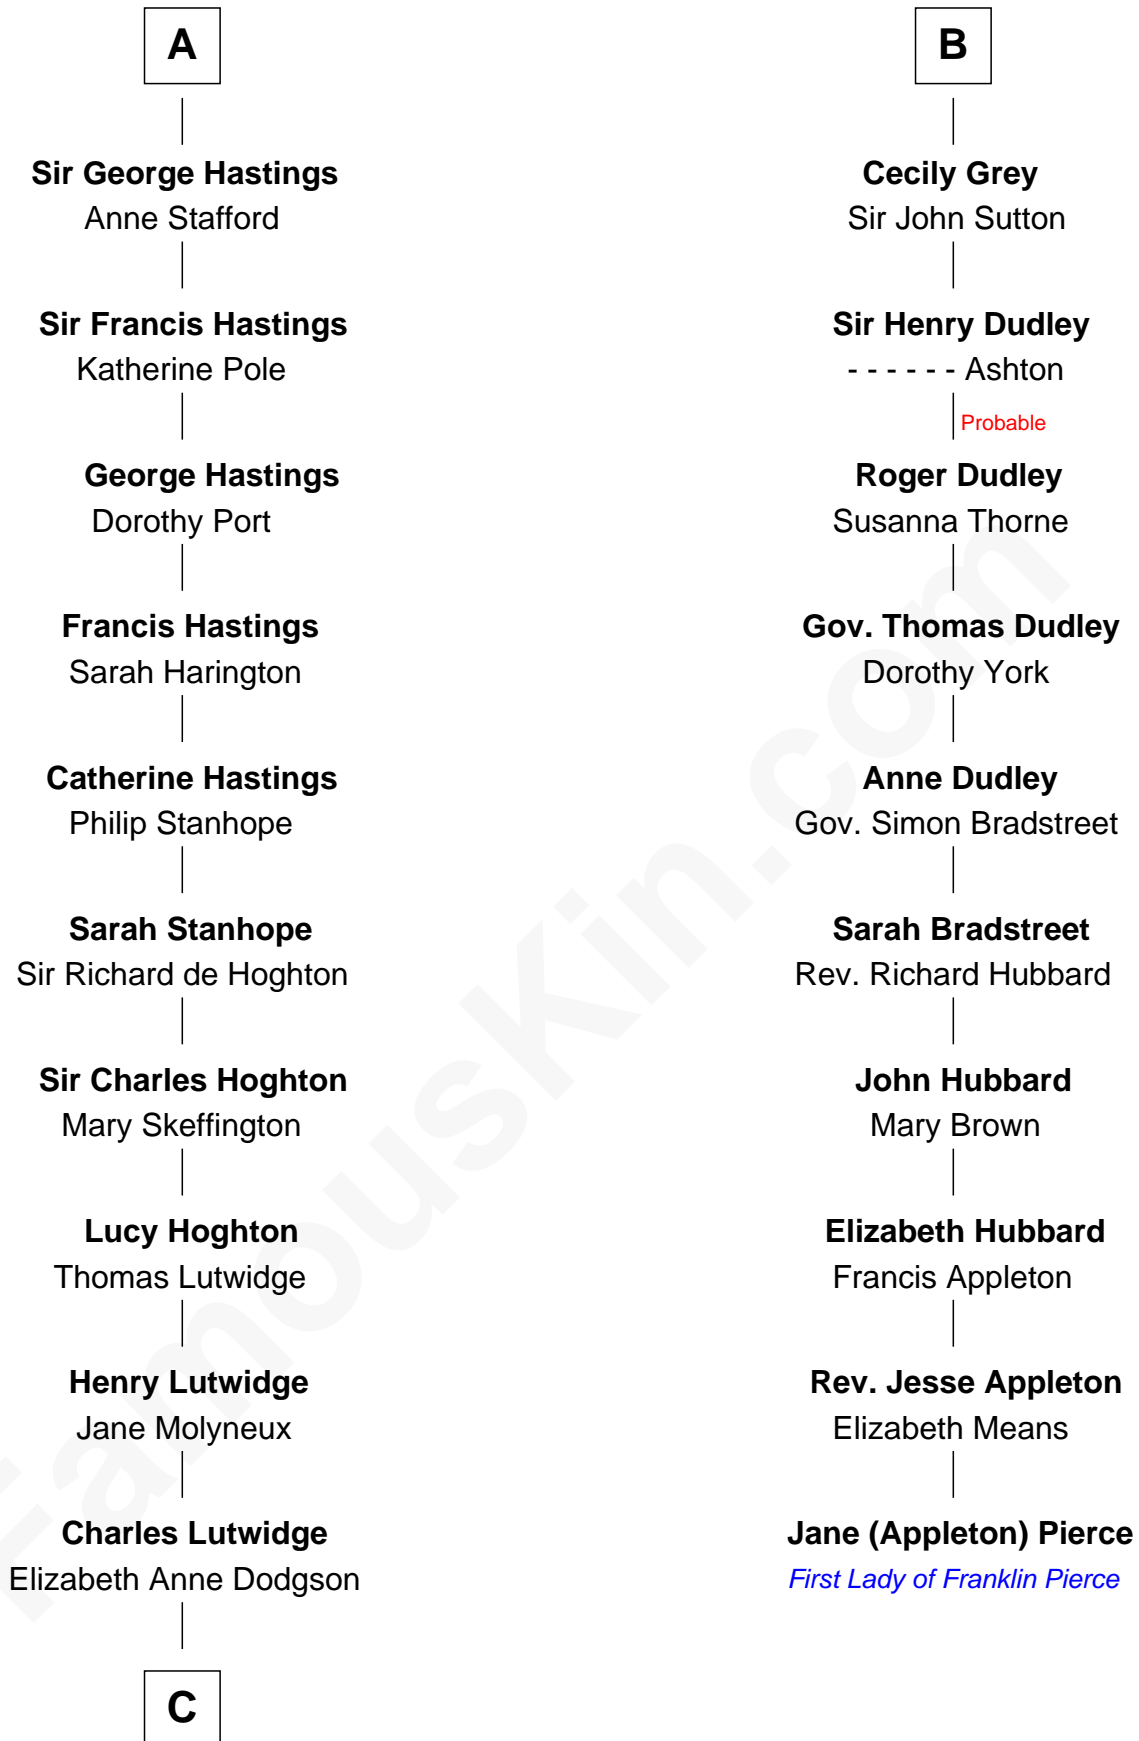

FamousKin.com

Relationship Chart of

Lewis Carroll

Author of Alice in Wonderland

16th cousin 2 times removed of

Jane (Appleton) Pierce

First Lady of President Franklin Pierce

C

—
Frances Jane Lutwidge

Rev. Charles Dodgson

—
Lewis Carroll

Author of Alice in Wonderland

FamousKin.com