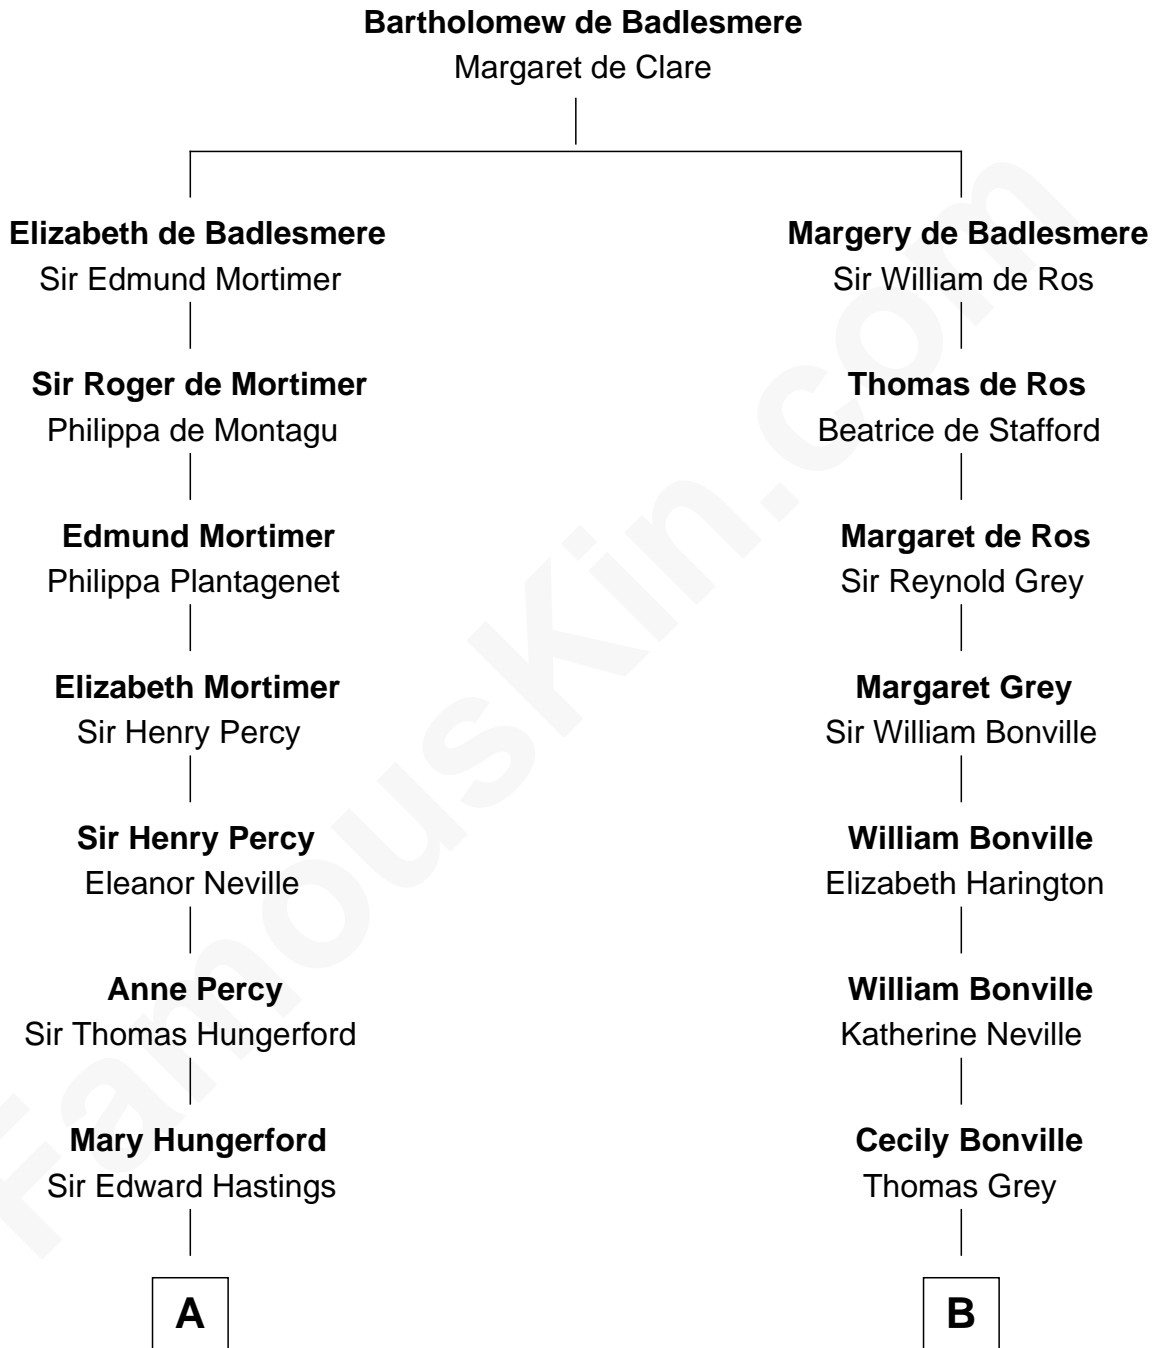

FamousKin.com

Relationship Chart of

Lewis Carroll

Author of Alice in Wonderland

16th cousin 2 times removed of

Jane (Appleton) Pierce

First Lady of President Franklin Pierce

C

—
Frances Jane Lutwidge

Rev. Charles Dodgson

—
Lewis Carroll

Author of Alice in Wonderland

FamousKin.com