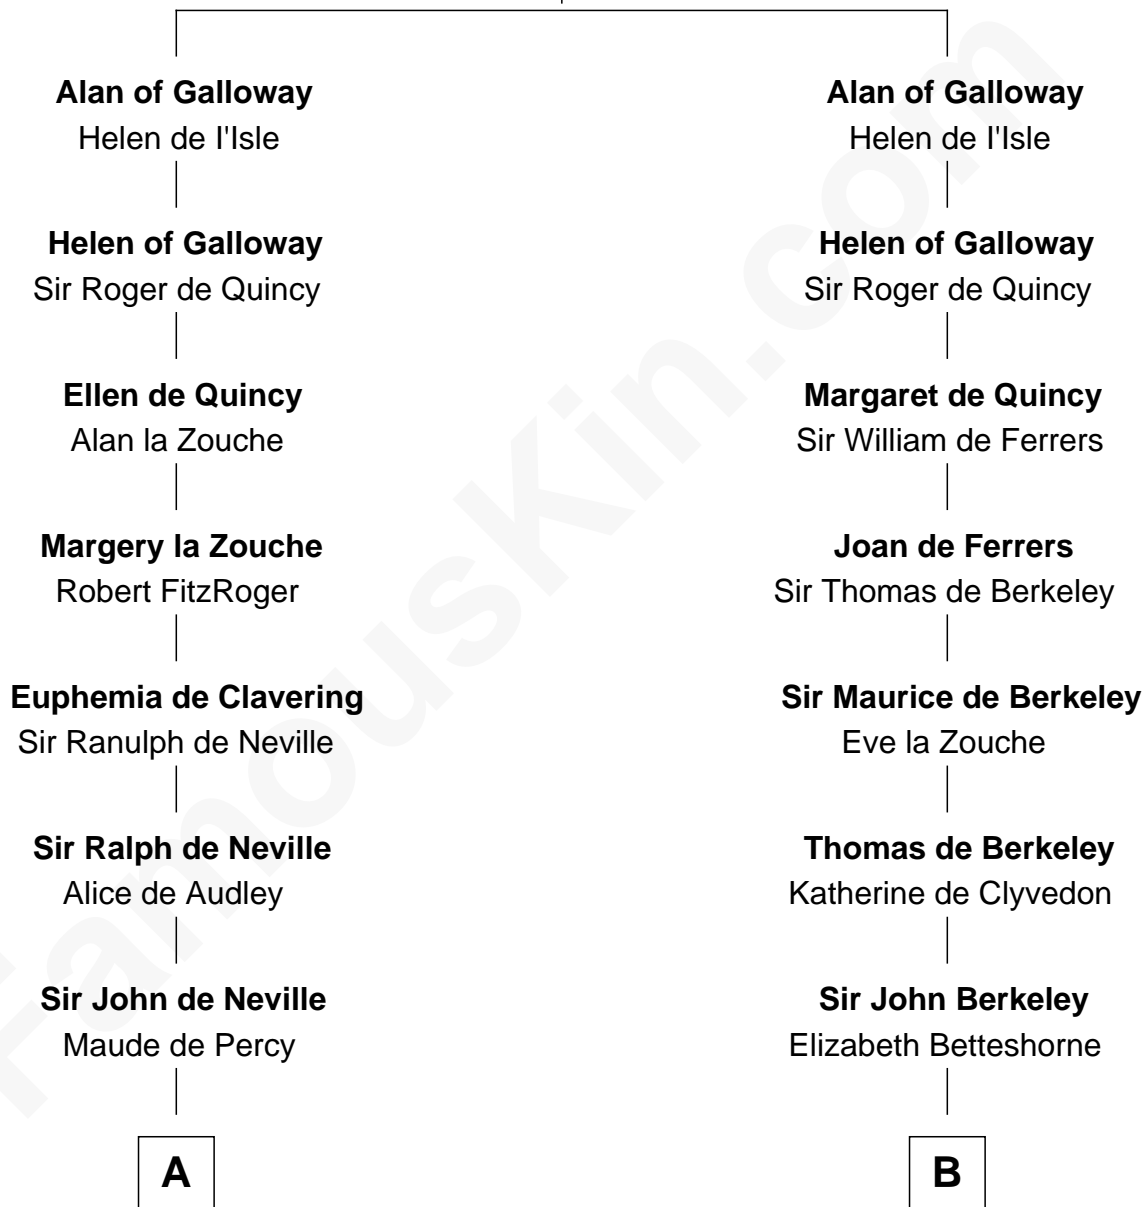

## Relationship Chart of

### Lewis Carroll

*Author of Alice in Wonderland*

19th cousin 2 times removed of

### Jane (Appleton) Pierce

*First Lady of President Franklin Pierce*

**Roland of Galloway**

Helena de Morville

**C**

**Lucy Hoghton**  
Thomas Lutwidge

**Henry Lutwidge**  
Jane Molyneux

**Charles Lutwidge**  
Elizabeth Anne Dodgson