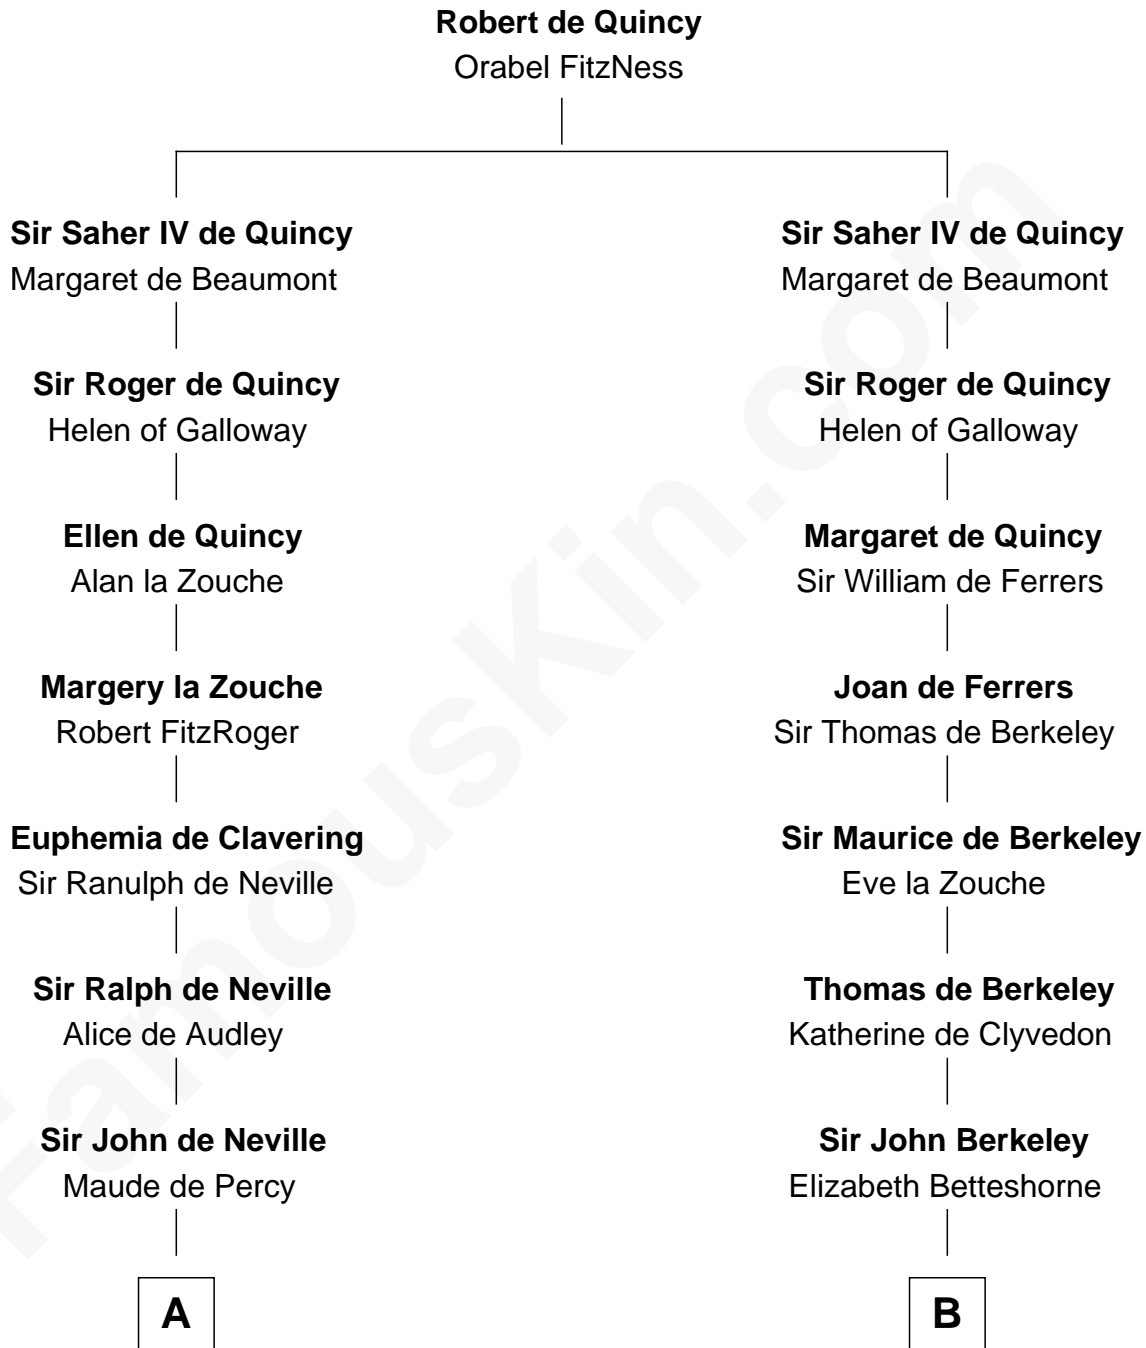

FamousKin.com

Relationship Chart of

Lewis Carroll

Author of Alice in Wonderland

19th cousin 2 times removed of

Jane (Appleton) Pierce

First Lady of President Franklin Pierce

C

Lucy Hoghton
Thomas Lutwidge

Henry Lutwidge
Jane Molyneux

Charles Lutwidge
Elizabeth Anne Dodgson

Frances Jane Lutwidge
Rev. Charles Dodgson

Lewis Carroll
Author of Alice in Wonderland

D

Elizabeth Hubbard
Francis Appleton