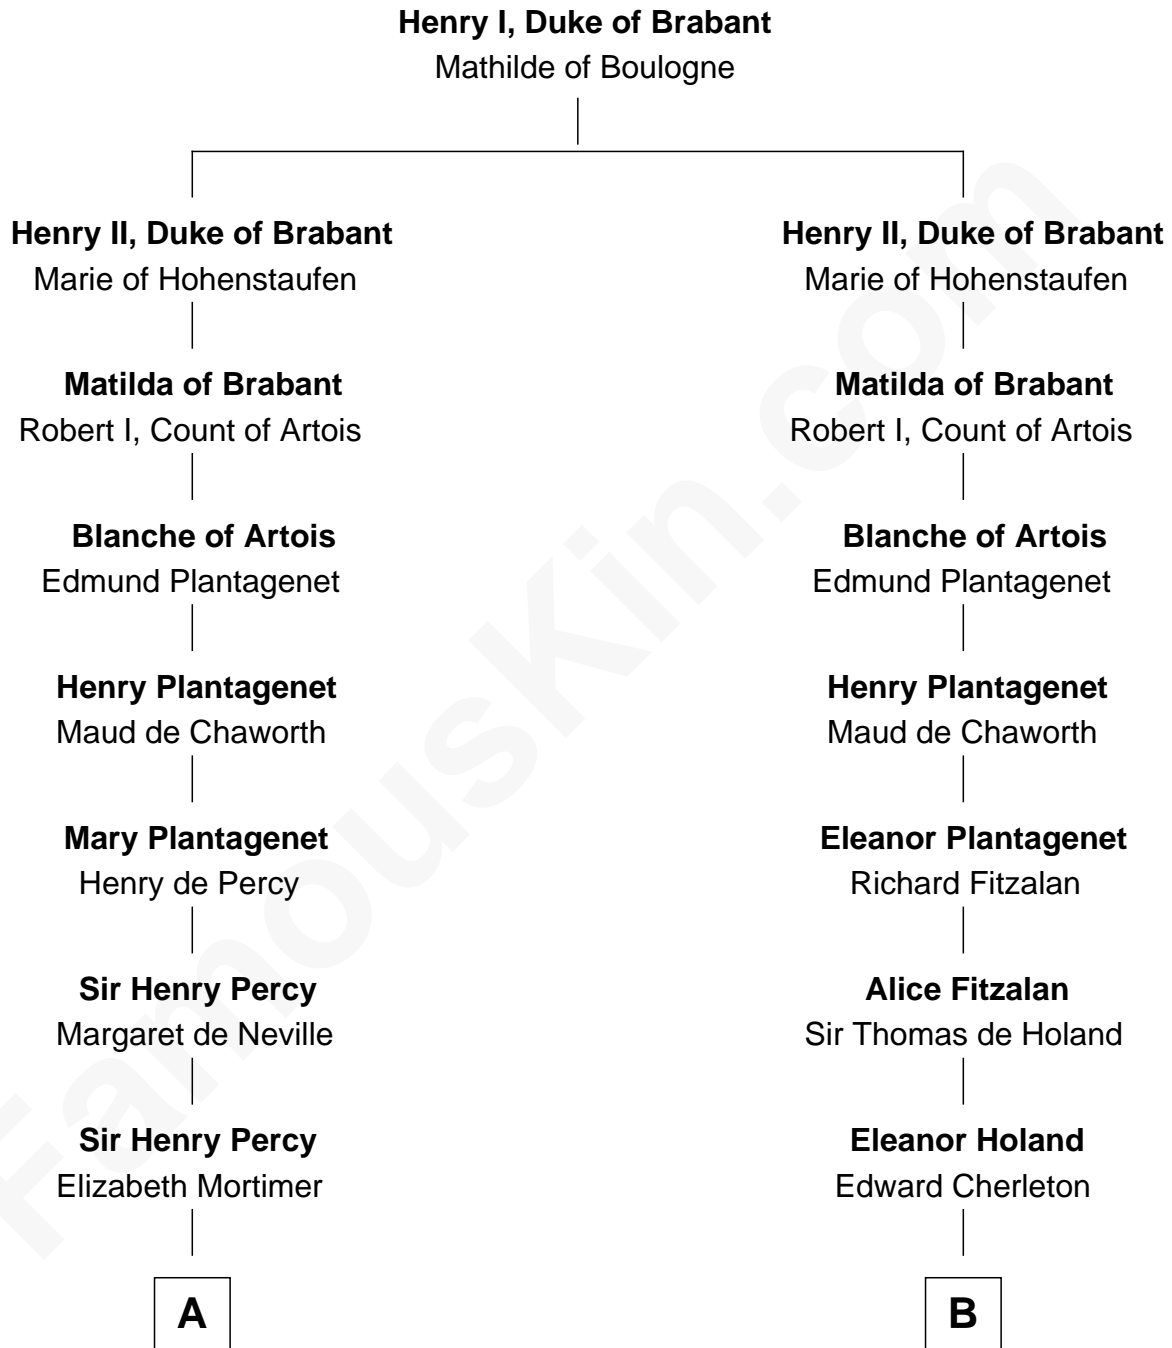

# FamousKin.com

## Relationship Chart of Lewis Carroll

*Author of Alice in Wonderland*

19th cousin 2 times removed of

**Jane (Appleton) Pierce**

*First Lady of President Franklin Pierce*

**C**

**Lucy Hoghton**  
Thomas Lutwidge

**Henry Lutwidge**  
Jane Molyneux

**Charles Lutwidge**  
Elizabeth Anne Dodgson

**Frances Jane Lutwidge**  
Rev. Charles Dodgson

**Lewis Carroll**  
*Author of Alice in Wonderland*

**D**

**Elizabeth Hubbard**  
Francis Appleton