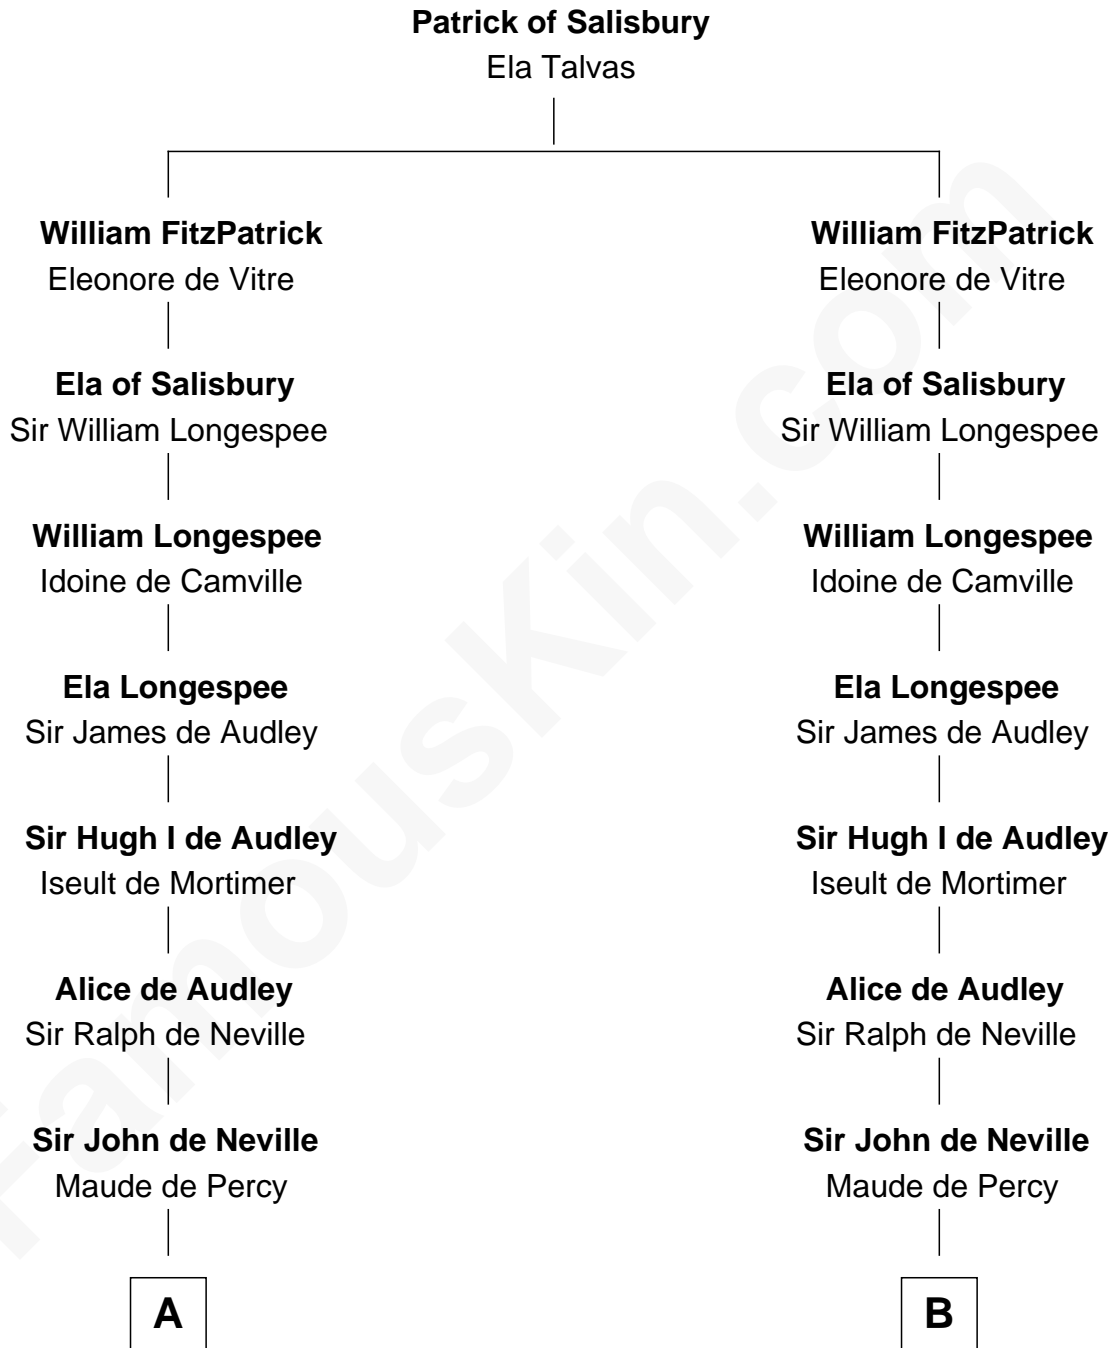

FamousKin.com

Relationship Chart of

Lewis Carroll

Author of Alice in Wonderland

20th cousin 1 time removed of

Jane (Appleton) Pierce

First Lady of President Franklin Pierce

C

Lucy Hoghton
Thomas Lutwidge

Henry Lutwidge
Jane Molyneux

Charles Lutwidge
Elizabeth Anne Dodgson

Frances Jane Lutwidge
Rev. Charles Dodgson

Lewis Carroll
Author of Alice in Wonderland

D

John Hubbard
Mary Brown