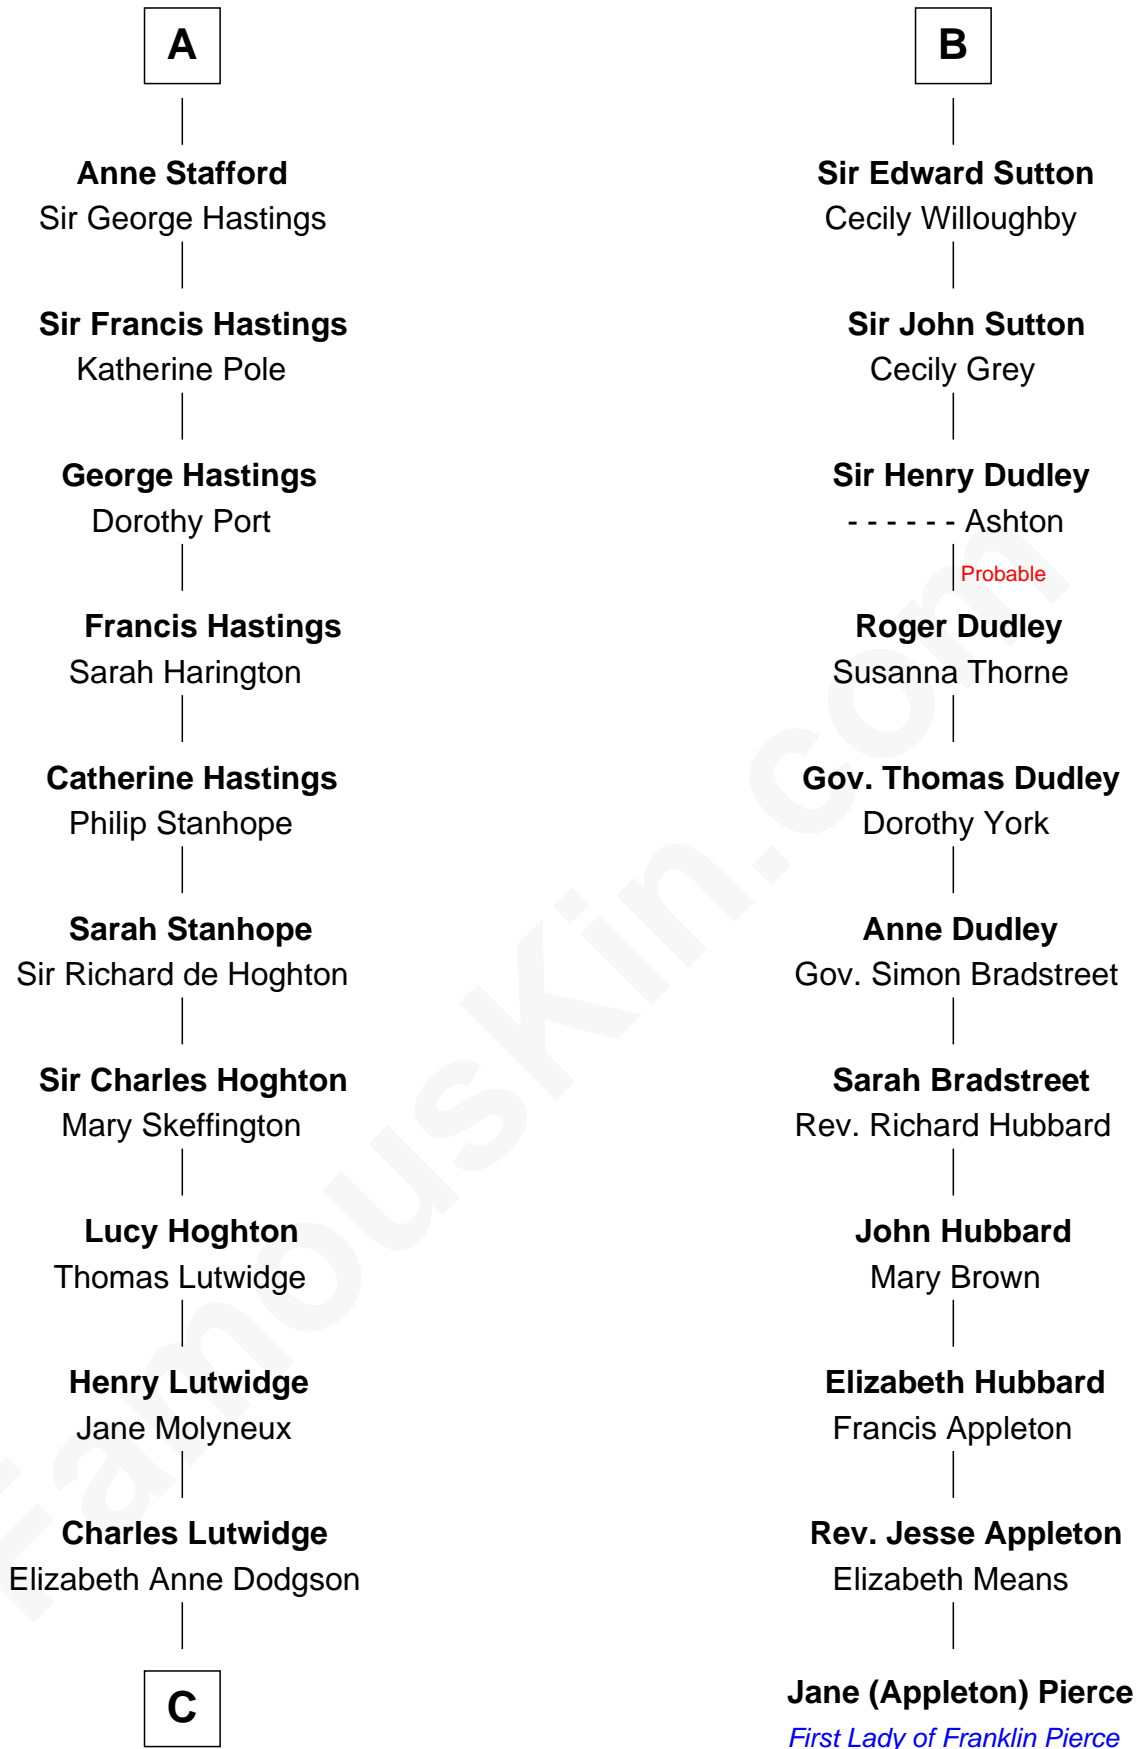

FamousKin.com

Relationship Chart of

Lewis Carroll

Author of Alice in Wonderland

17th cousin 1 time removed of

Jane (Appleton) Pierce

First Lady of President Franklin Pierce

Sir Hugh le Despencer
Isabella de Beauchamp

C

—
Frances Jane Lutwidge

Rev. Charles Dodgson

—
Lewis Carroll

Author of Alice in Wonderland

FamousKin.com