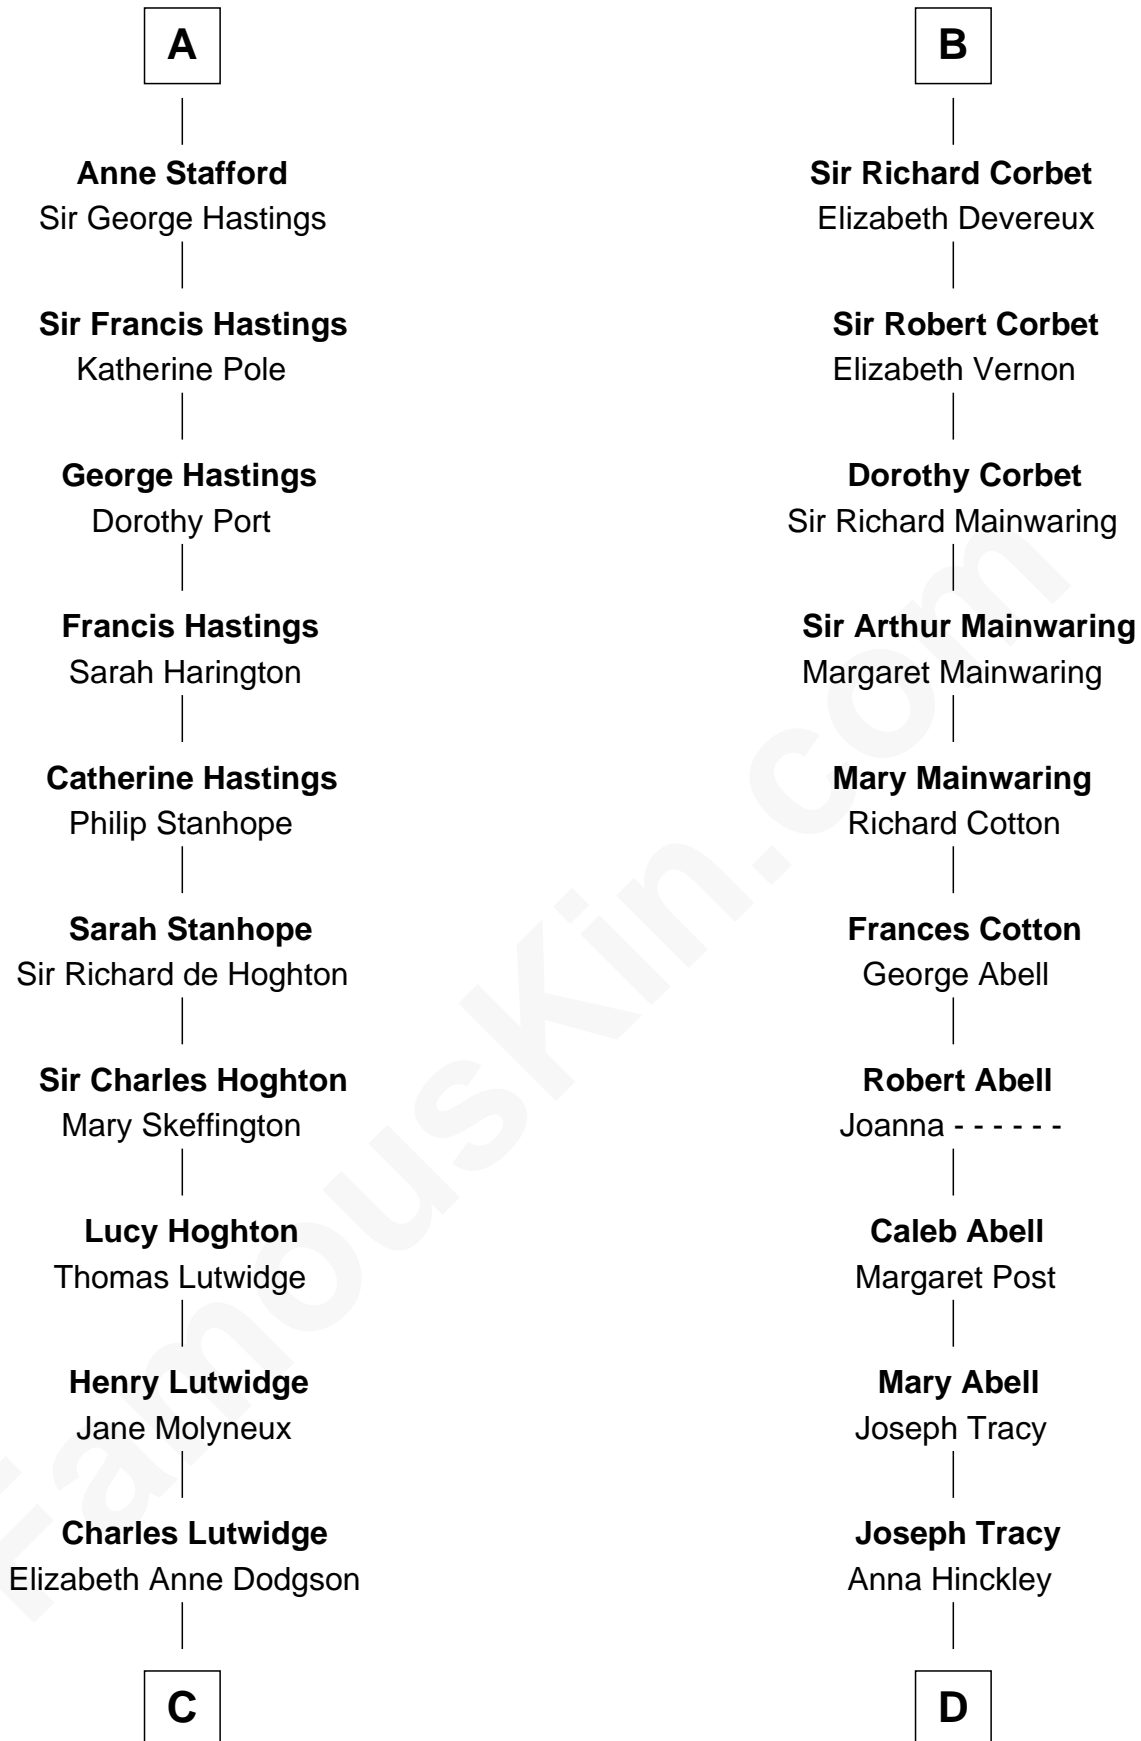

FamousKin.com

Relationship Chart of Lewis Carroll

Author of Alice in Wonderland

18th cousin 3 times removed of

J.P. Morgan, Jr.

American Banker and Philanthropist

C

Frances Jane Lutwidge

Rev. Charles Dodgson

Lewis Carroll

Author of Alice in Wonderland

D

Jared Tracy

Margaret Grant

William Gedney Tracy

Rachel Huntington