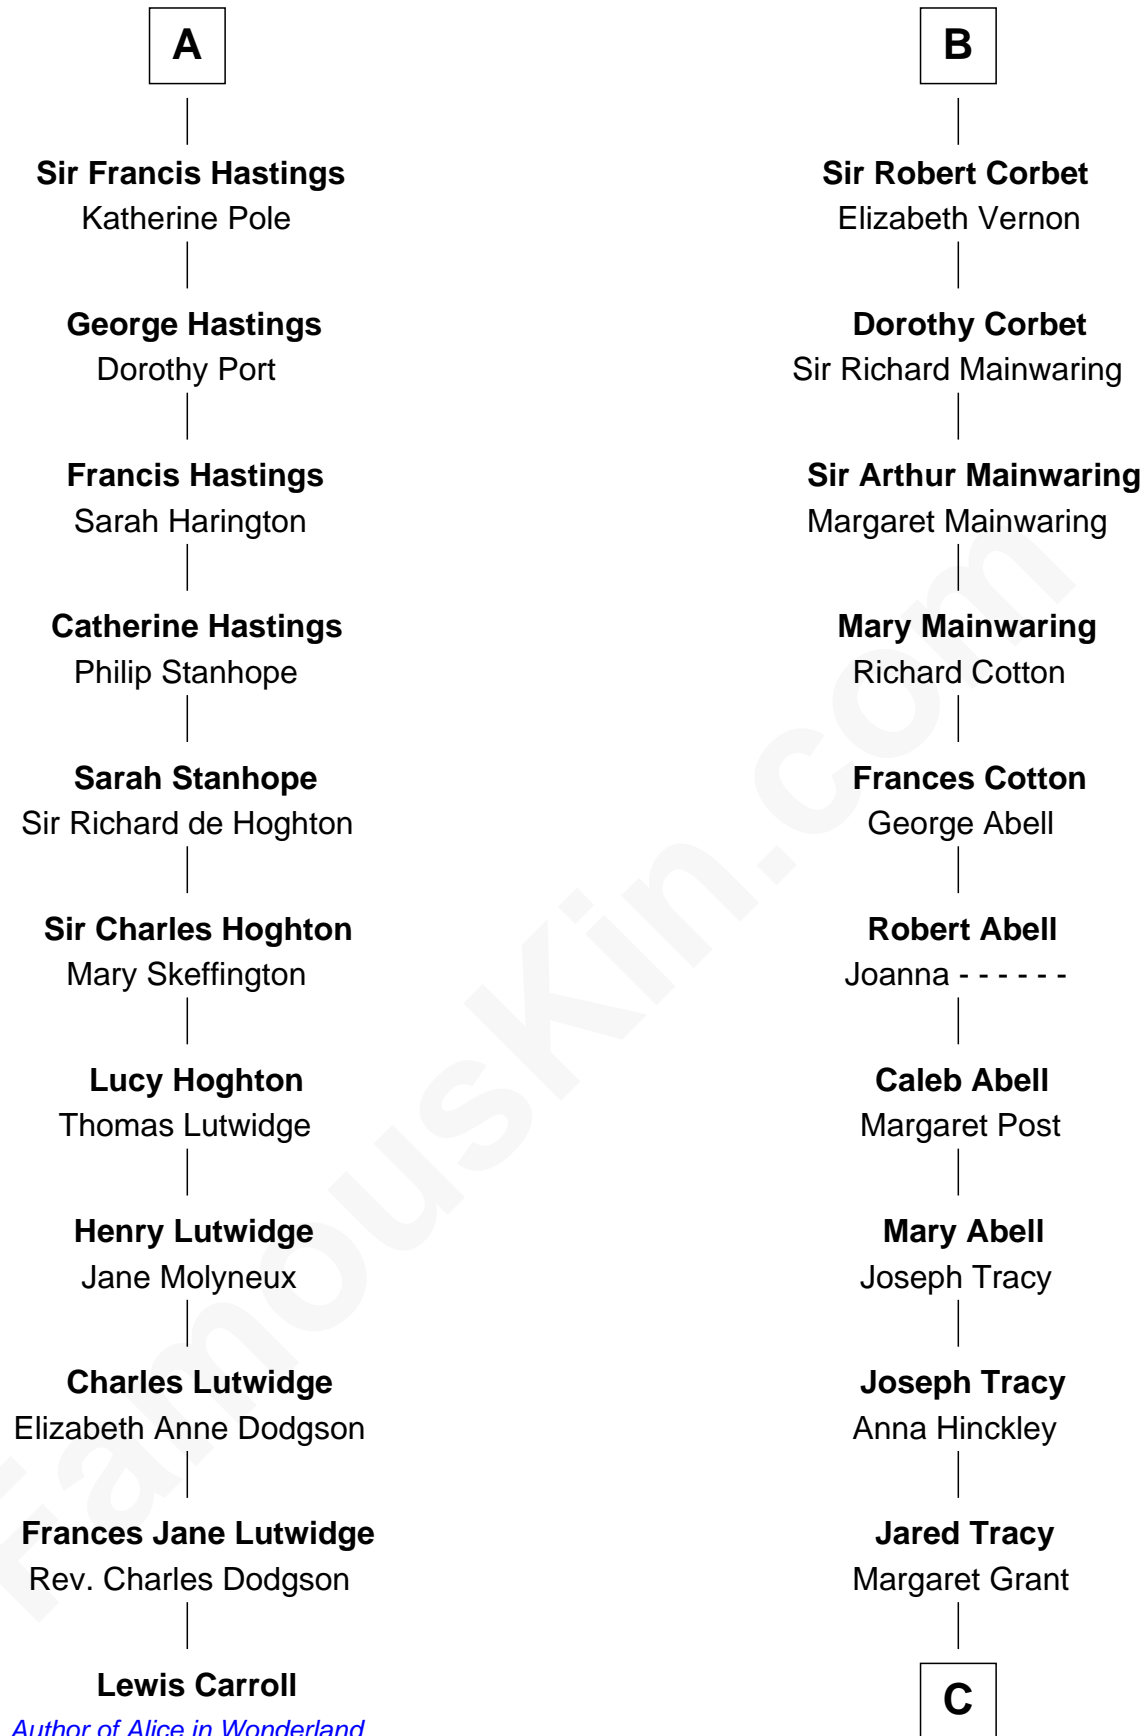

FamousKin.com

Relationship Chart of

Lewis Carroll

Author of Alice in Wonderland

17th cousin 3 times removed of

J.P. Morgan, Jr.

American Banker and Philanthropist

Hugh le Despencer

Eleanor de Clare

Elizabeth le Despencer

Maurice de Berkeley

Thomas de Berkeley

Margaret de Lisle

Elizabeth de Berkeley

Richard de Beauchamp

Eleanor Beauchamp

Sir William Ferrers

Elizabeth Belknap

Anne Ferrers

Sir Walter Devereux

Elizabeth Devereux

Sir Richard Corbet

B

C