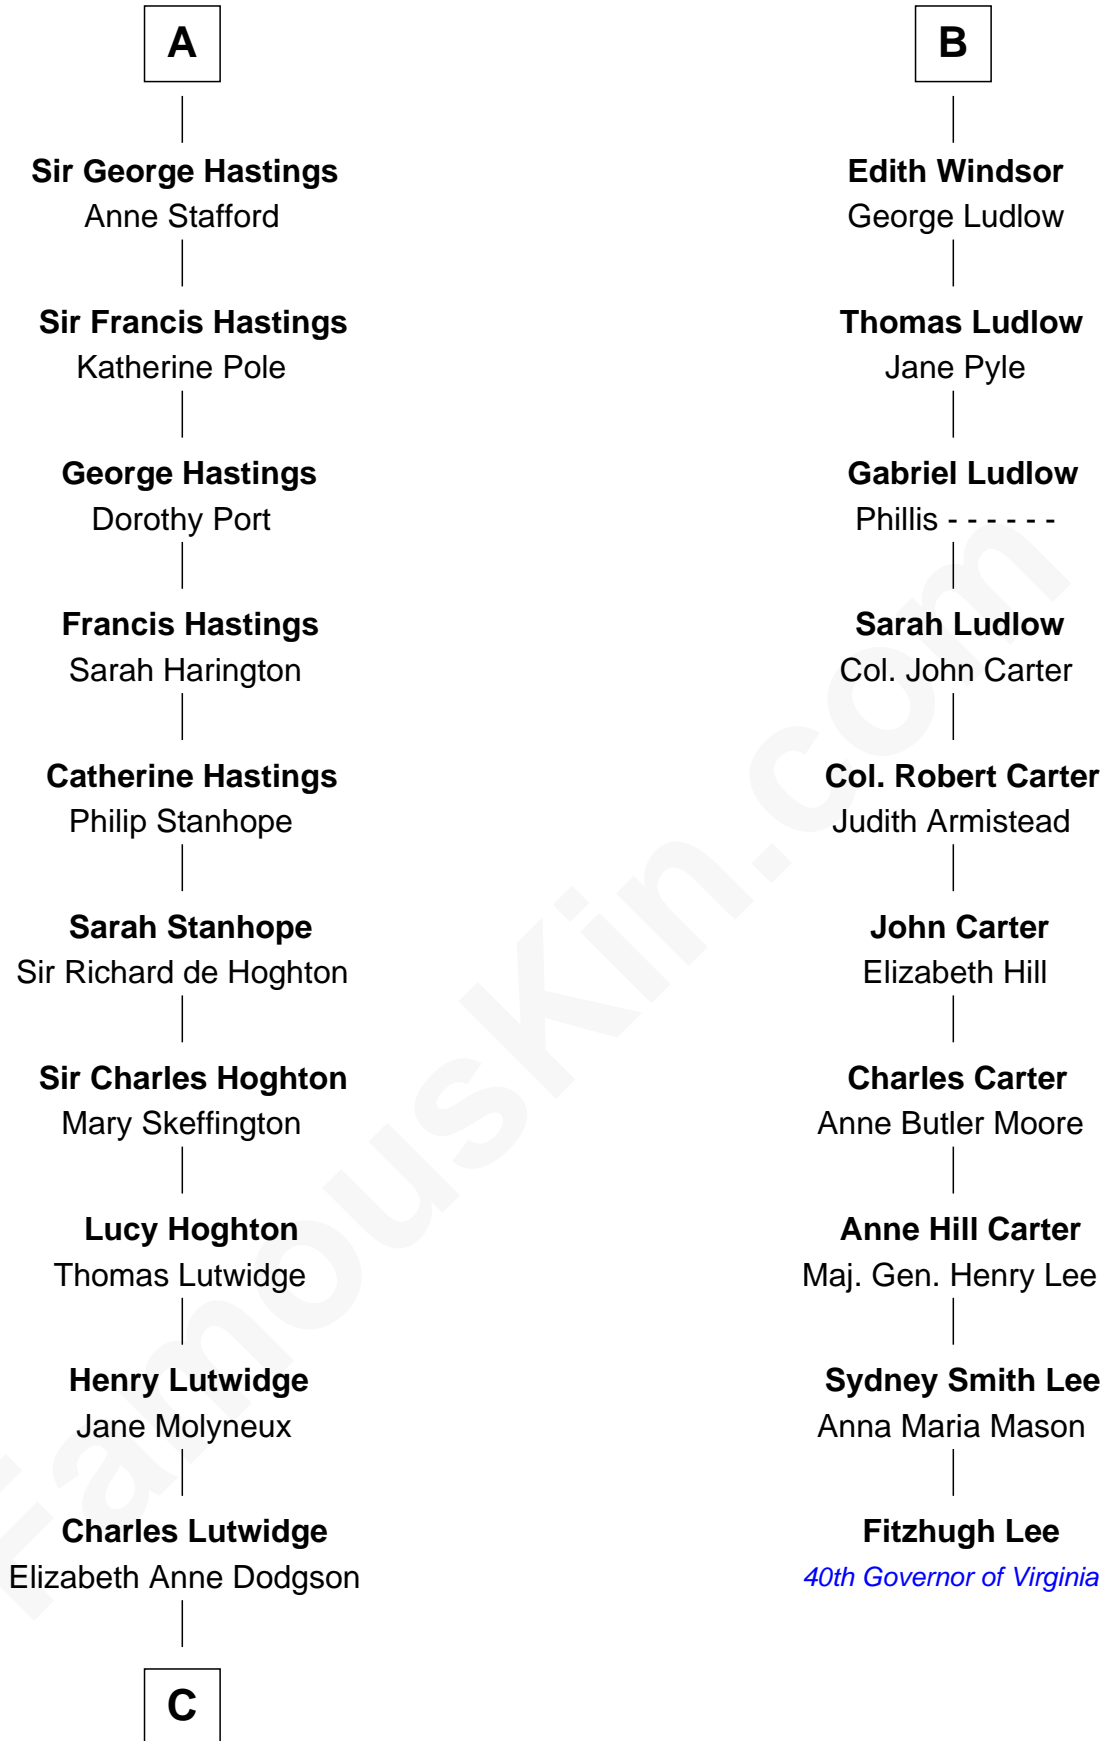

FamousKin.com

Relationship Chart of

Lewis Carroll

Author of Alice in Wonderland

16th cousin 2 times removed of

Fitzhugh Lee

40th Governor of Virginia

Sir Hugh de Courtenay

Margaret Botreaux

Sir Robert Hungerford

Eleanor Moleyns

Sir Thomas Hungerford

Anne Percy

Mary Hungerford

Sir Edward Hastings

A

Elizabeth Stratton

John Andrews

Elizabeth Andrews

Sir Thomas de Windsor

Sir Andrews de Windsor

Elizabeth Blount

B

C