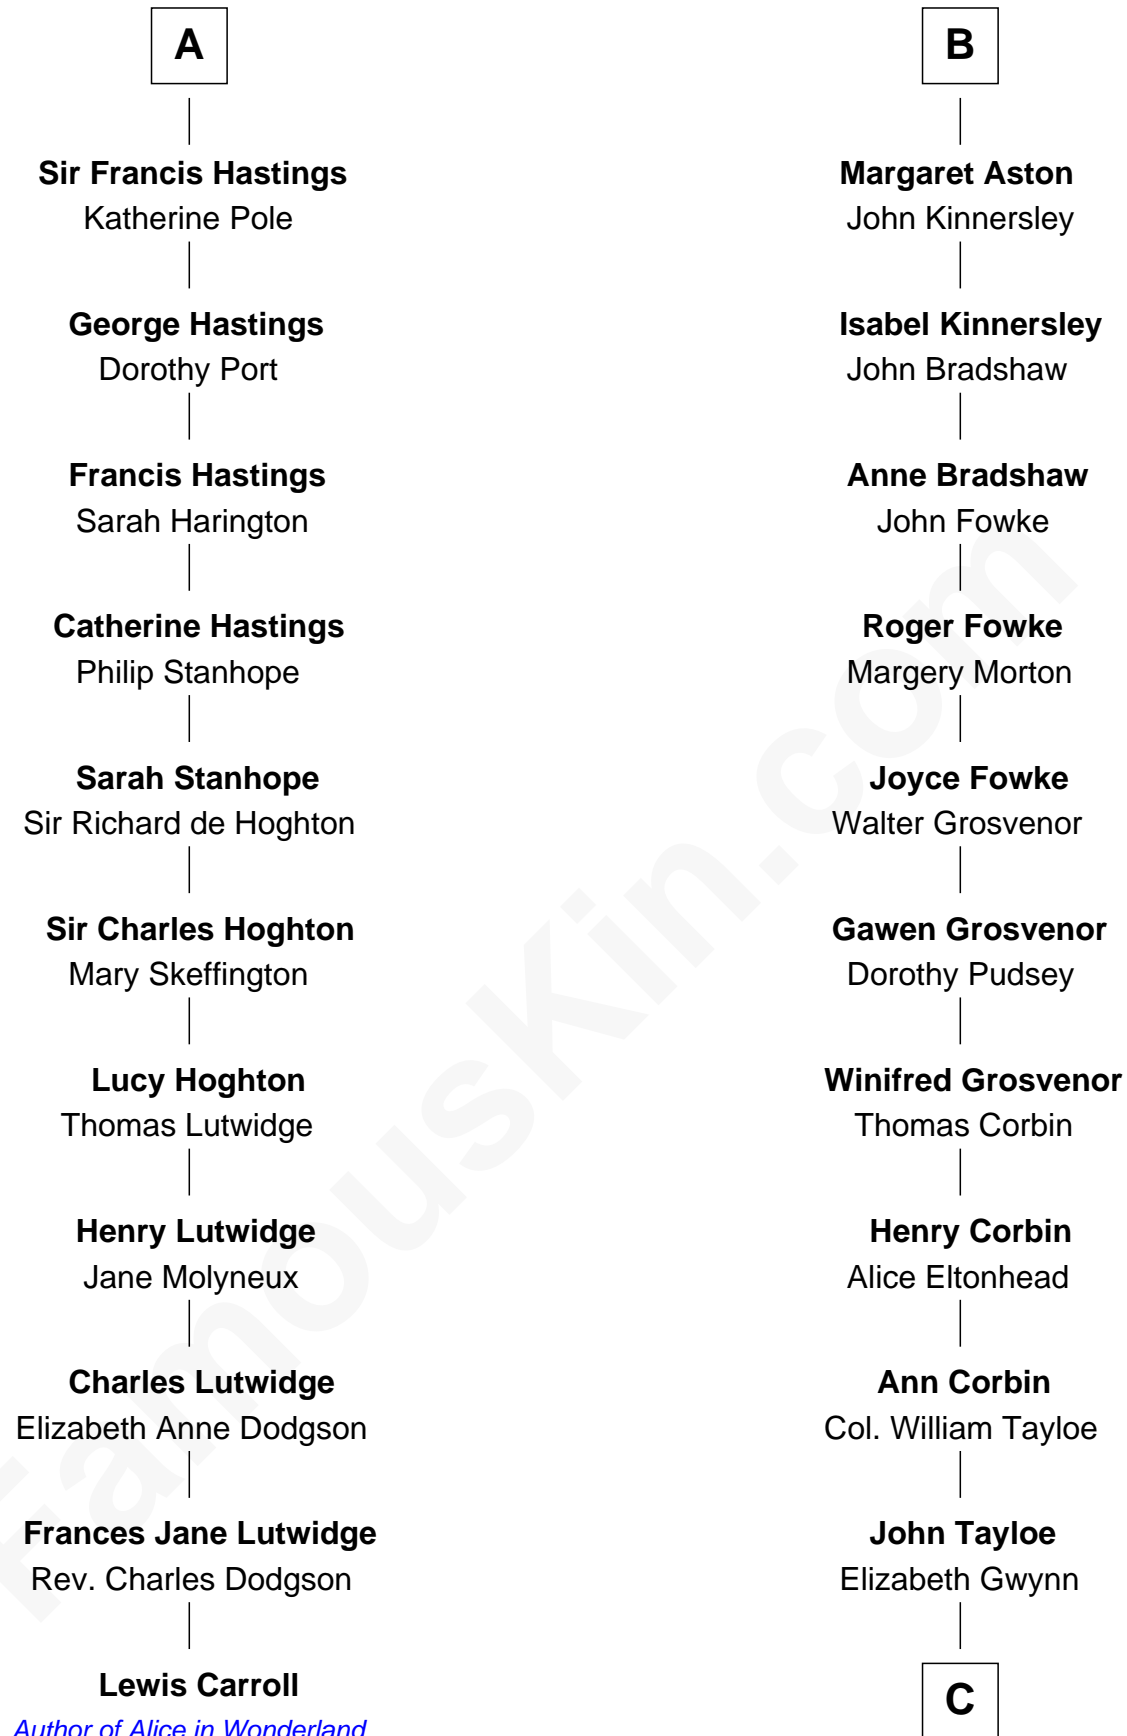

FamousKin.com

Relationship Chart of

Lewis Carroll

Author of Alice in Wonderland

17th cousin 2 times removed of

Edward Lloyd V

13th Governor of Maryland

John de Botetourte

Thomas de Botetourte

Joan de Somery

John de Botetourte

Joyce la Zouche de Mortimer

Joyce de Botetourte

Sir Baldwin Freville

Sir Baldwin Freville

Maude le Scrope

Joyce Freville

Sir Roger Aston

Sir Robert Aston

Isabel Brereton

John Aston

Elizabeth Delves

B

C

—
John Tayloe

Rebecca Plater

—
Elizabeth Tayloe

Col. Edward Lloyd

—
Edward Lloyd V

13th Governor of Maryland

FamousKin.com