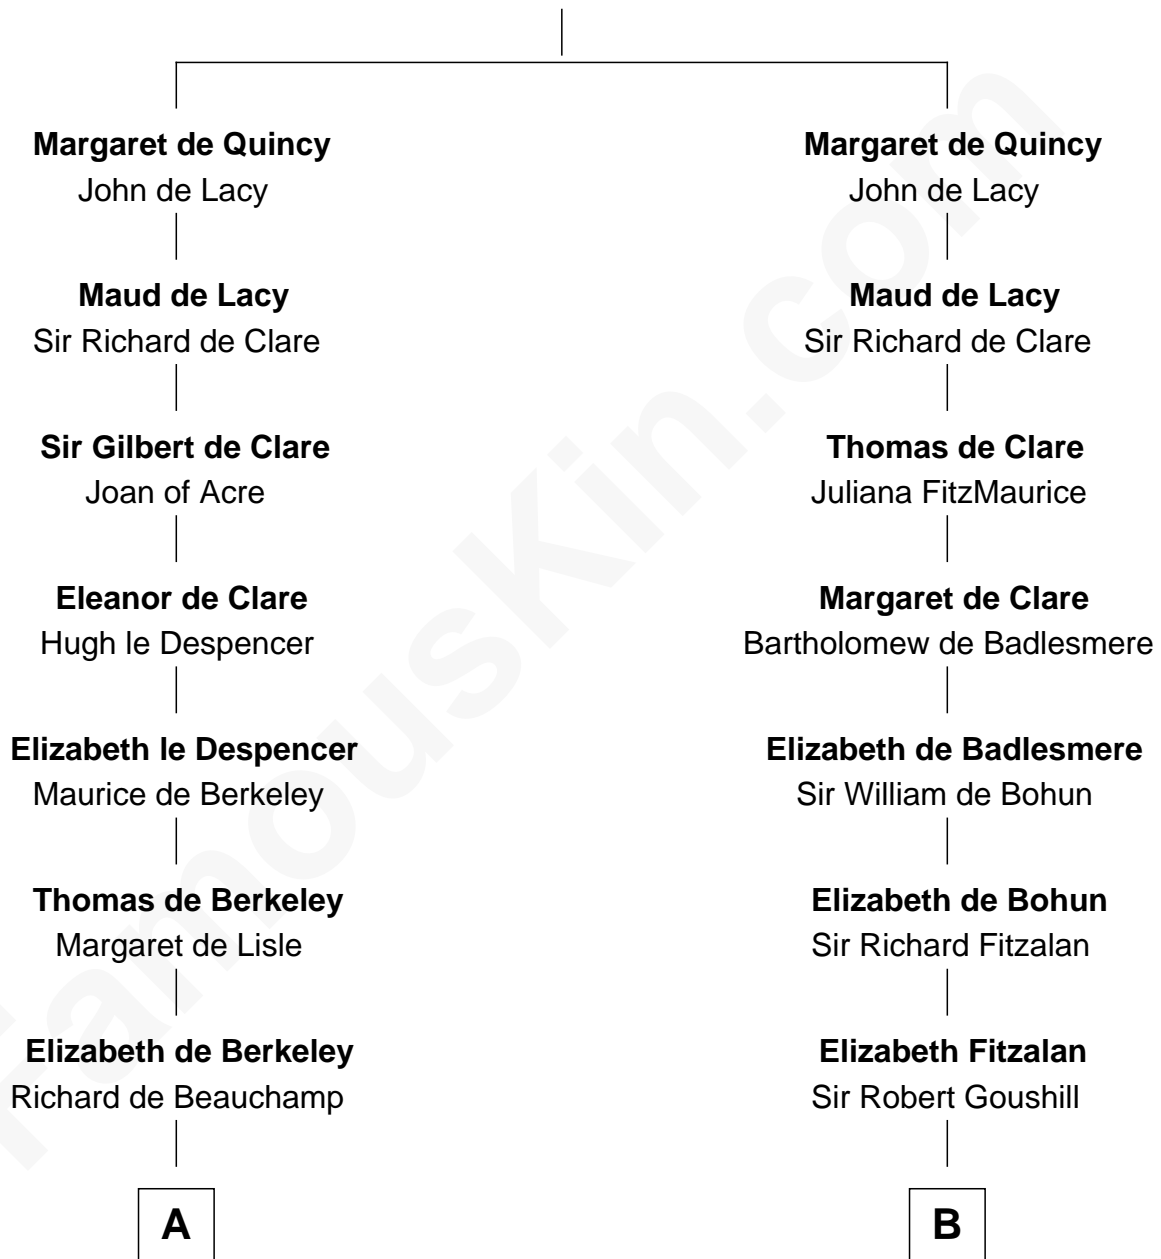

## Relationship Chart of

### Lewis Carroll

*Author of Alice in Wonderland*

19th cousin 2 times removed of

### Edward Lloyd V

*13th Governor of Maryland*

**Sir Robert II de Quincy**

Hawise of Chester

**C**

**Lucy Hoghton**  
Thomas Lutwidge

**Henry Lutwidge**  
Jane Molyneux

**Charles Lutwidge**  
Elizabeth Anne Dodgson

**Frances Jane Lutwidge**  
Rev. Charles Dodgson

**Lewis Carroll**  
*Author of Alice in Wonderland*

**D**

**Col. Edward Lloyd**  
Anne Rousby

**Col. Edward Lloyd**  
Elizabeth Tayloe

**Edward Lloyd V**  
*13th Governor of Maryland*