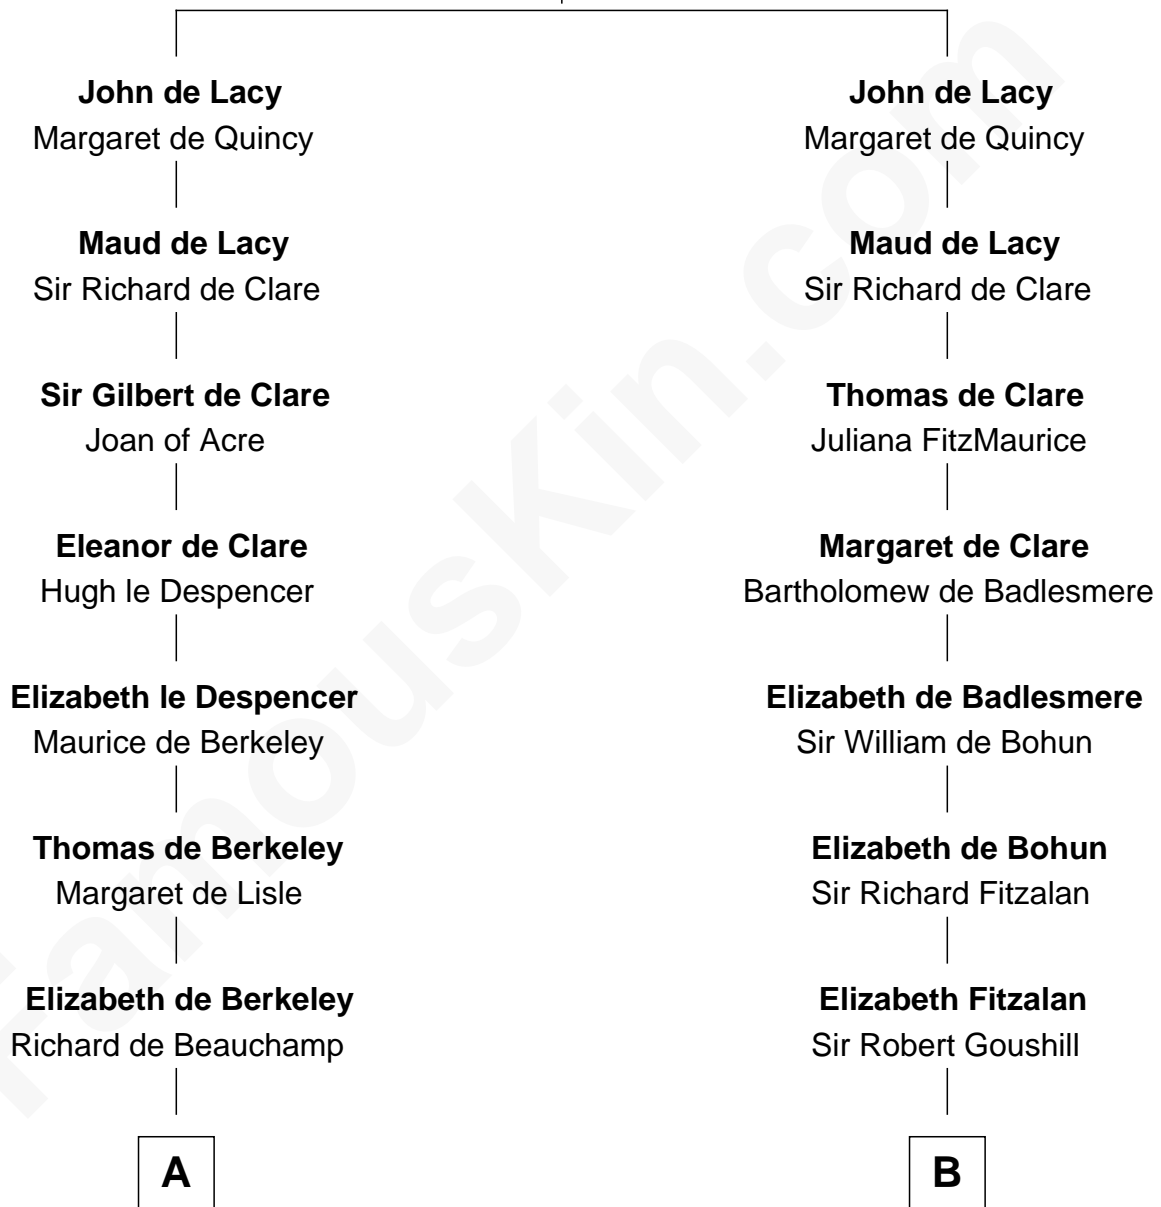

FamousKin.com

Relationship Chart of

Lewis Carroll

Author of Alice in Wonderland

19th cousin 2 times removed of

Edward Lloyd V

13th Governor of Maryland

Roger de Lacy
Maud de Clere

C

Lucy Hoghton
Thomas Lutwidge

Henry Lutwidge
Jane Molyneux

Charles Lutwidge
Elizabeth Anne Dodgson

Frances Jane Lutwidge
Rev. Charles Dodgson

Lewis Carroll
Author of Alice in Wonderland

D

Col. Edward Lloyd
Anne Rousby

Col. Edward Lloyd
Elizabeth Tayloe

Edward Lloyd V
13th Governor of Maryland

FamousKin.com