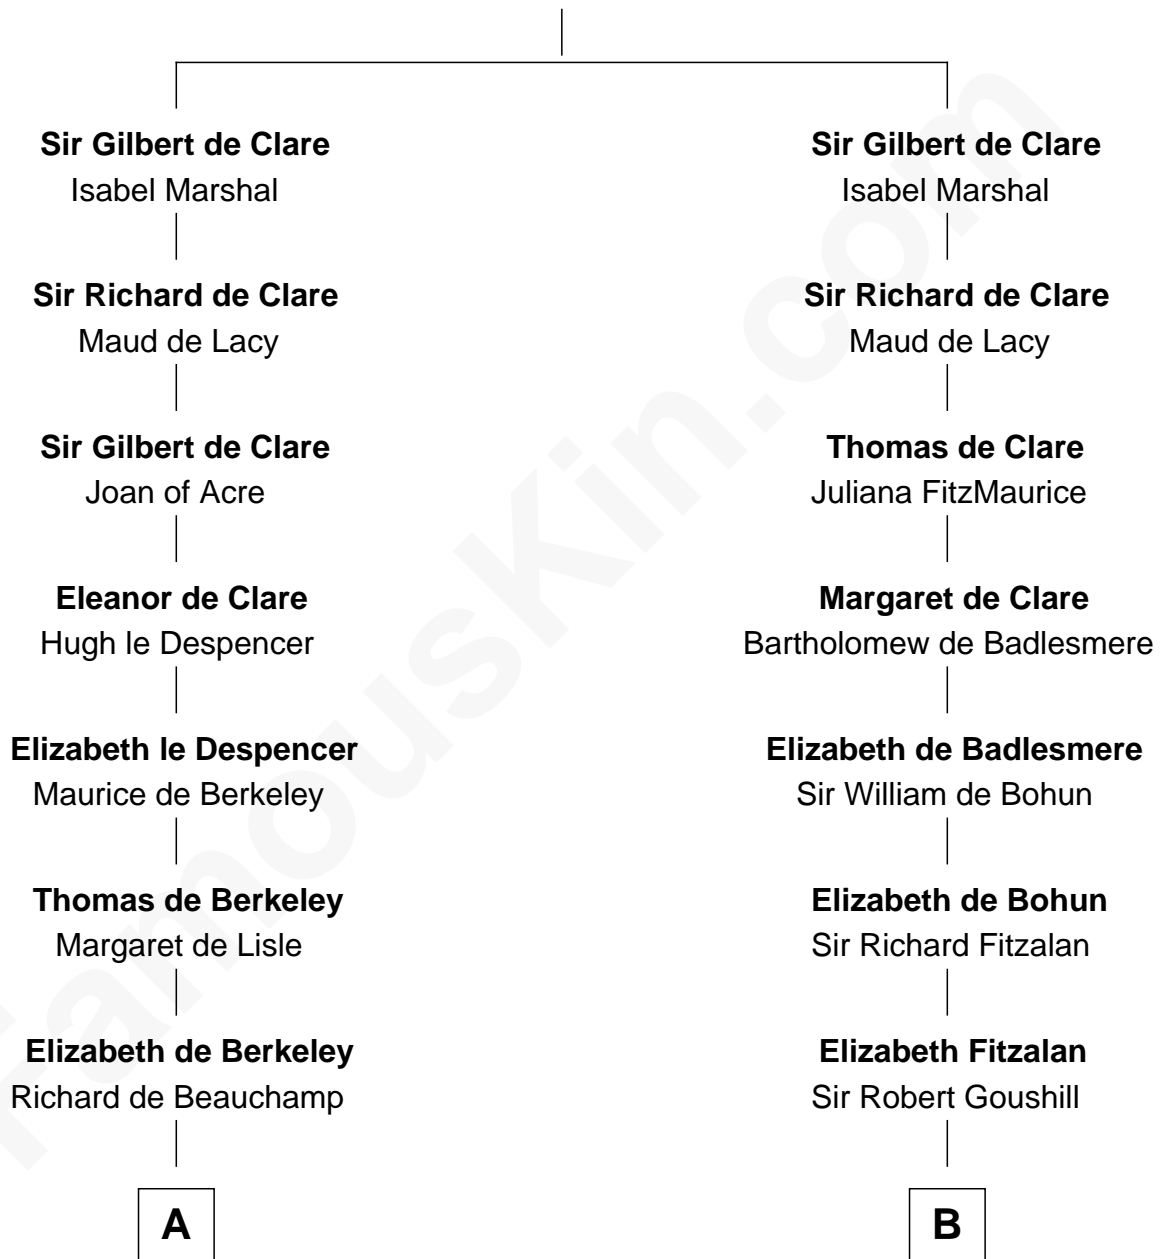

## Relationship Chart of

### Lewis Carroll

*Author of Alice in Wonderland*

19th cousin 2 times removed of

### Edward Lloyd V

*13th Governor of Maryland*

**Richard de Clare**  
Amice of Gloucester

**C**

**Lucy Hoghton**  
Thomas Lutwidge

**Henry Lutwidge**  
Jane Molyneux

**Charles Lutwidge**  
Elizabeth Anne Dodgson

**Frances Jane Lutwidge**  
Rev. Charles Dodgson

**Lewis Carroll**  
*Author of Alice in Wonderland*

**D**

**Col. Edward Lloyd**  
Anne Rousby

**Col. Edward Lloyd**  
Elizabeth Tayloe

**Edward Lloyd V**  
*13th Governor of Maryland*